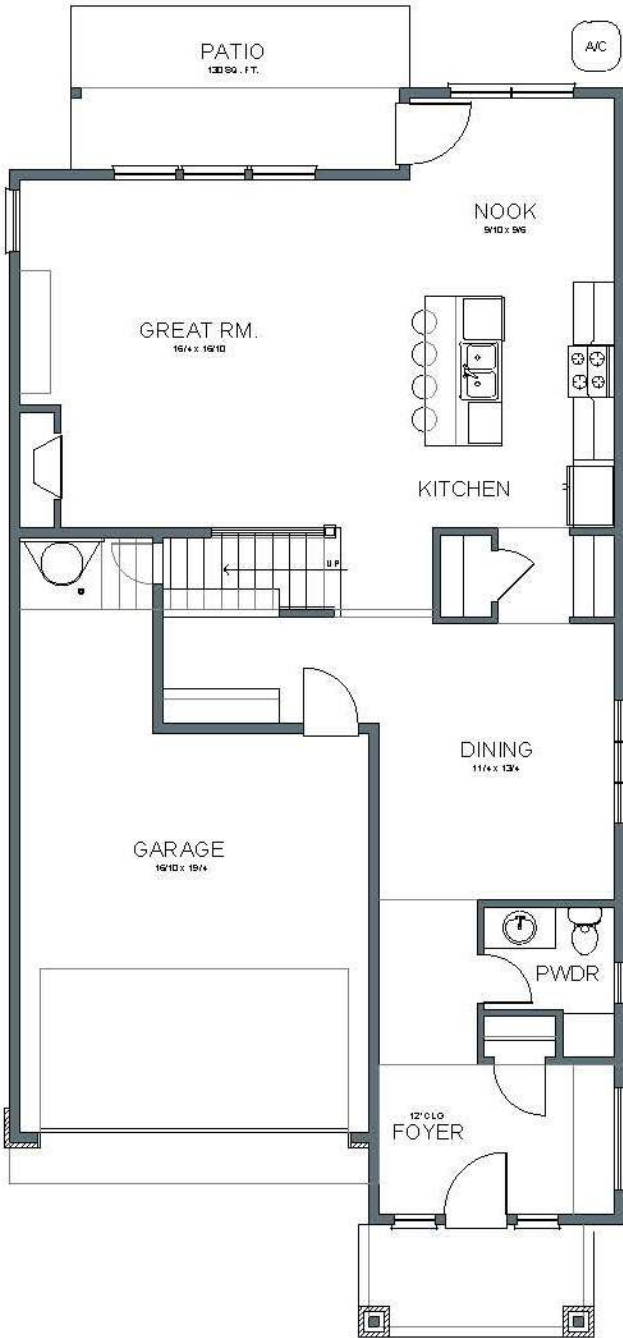

# Mapleton Prairie

2,518 SQFT

# SOUTH COOPER MOUNTAIN HEIGHTS #190

17437 SW Dotterel Lane Beaverton, OR 97007

MAIN FLOOR PLAN

UPPER FLOOR PLAN

**arborhomes.com** 735 SW 158th Avenue, Suite 130 · Beaverton, OR 97006

Arbor Homes reserves the right to change elevations, specification, materials and pricing without prior notice. Variations within the floor plans and elevations may exist. Square footages are approximate and may vary. All floor plans and elevations are artist's conceptions. Revised date 020921