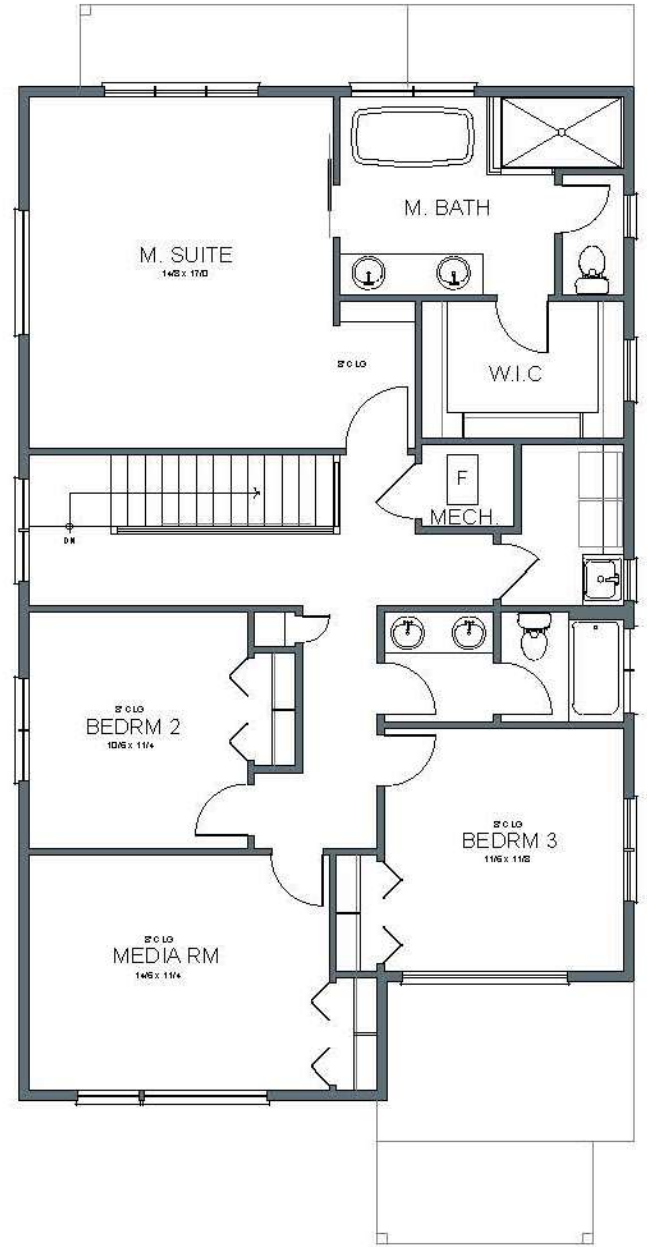

# Mapleton Prairie

2,518 SQFT

# SOUTH COOPER MOUNTAIN HEIGHTS #190

17437 SW Dotterel Lane Beaverton, OR 97007

MAIN FLOOR PLAN

UPPER FLOOR PLAN

**arborhomes.com** 735 SW 158th Avenue, Suite 130 · Beaverton, OR 97006

Arbor Homes reserves the right to change elevations, specification, materials and pricing without prior notice. Variations within the floor plans and elevations may exist. Square footages are approximate and may vary. All floor plans and elevations are artist's conceptions. Revised date 020921