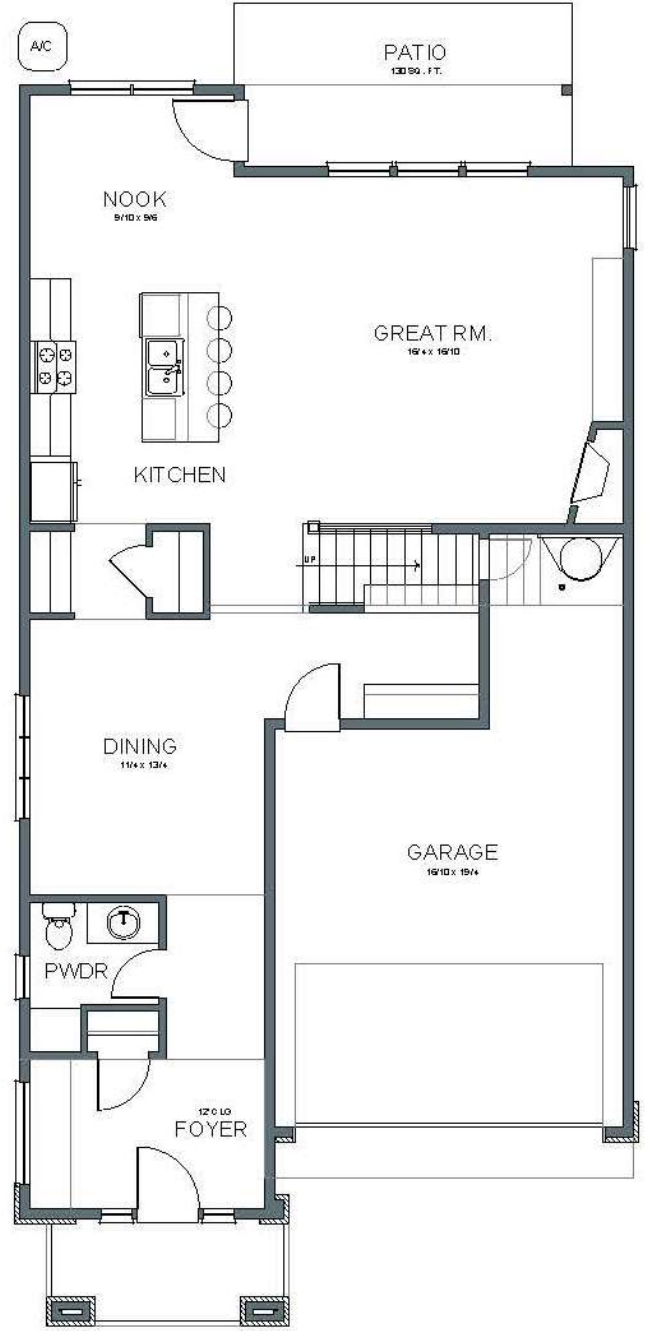

Mapleton English

2,518 SQFT

SOUTH COOPER

MOUNTAIN HEIGHTS #189

17421 SW Dotterel Lane Beaverton, OR 97007

UPPER FLOOR PLAN

MAIN FLOOR PLAN

arborhomes.com 735 SW 158th Avenue, Suite 130 · Beaverton, OR 97006

Arbor Homes reserves the right to change elevations, specification, materials and pricing without prior notice. Variations within the floor plans and elevations may exist. Square footages are approximate and may vary. All floor plans and elevations are artist's conceptions. Revised date 020921