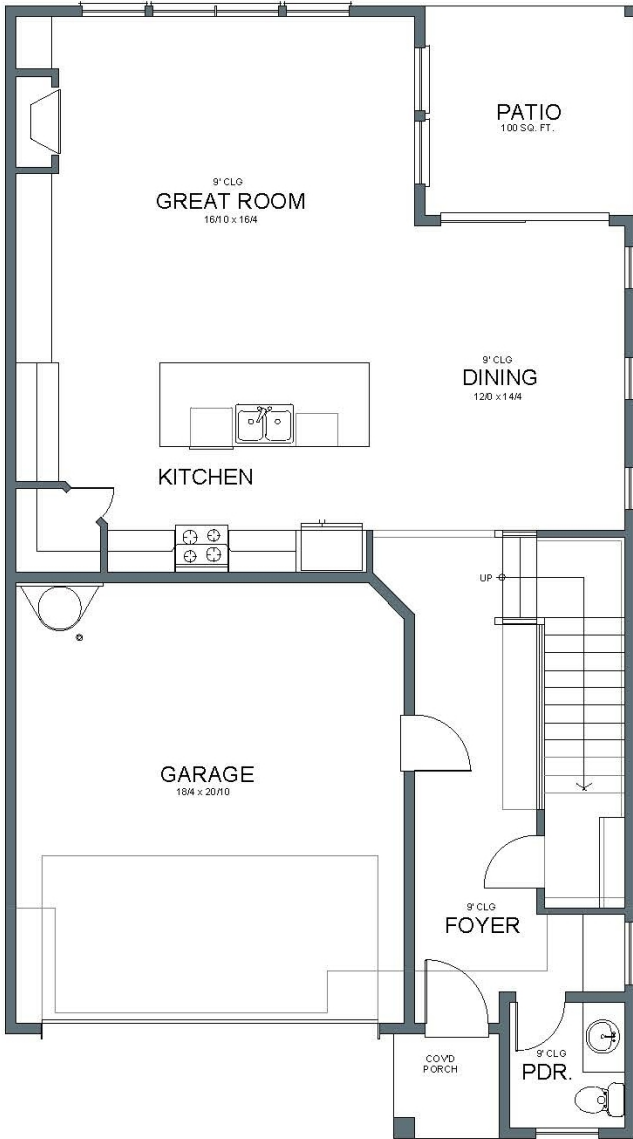

Addison Farmhouse

2,330 SQFT

SOUTH COOPER

MOUNTAIN HEIGHTS #192

17422 SW Condor Lane Beaverton, OR 97007

MAIN FLOOR PLAN

UPPER FLOOR PLAN

arborhomes.com 735 SW 158th Avenue, Suite 130 · Beaverton, OR 97006

Arbor Homes reserves the right to change elevations, specification, materials and pricing without prior notice. Variations within the floor plans and elevations may exist. Square footages are approximate and may vary. All floor plans and elevations are artist's conceptions. Revised date 012121