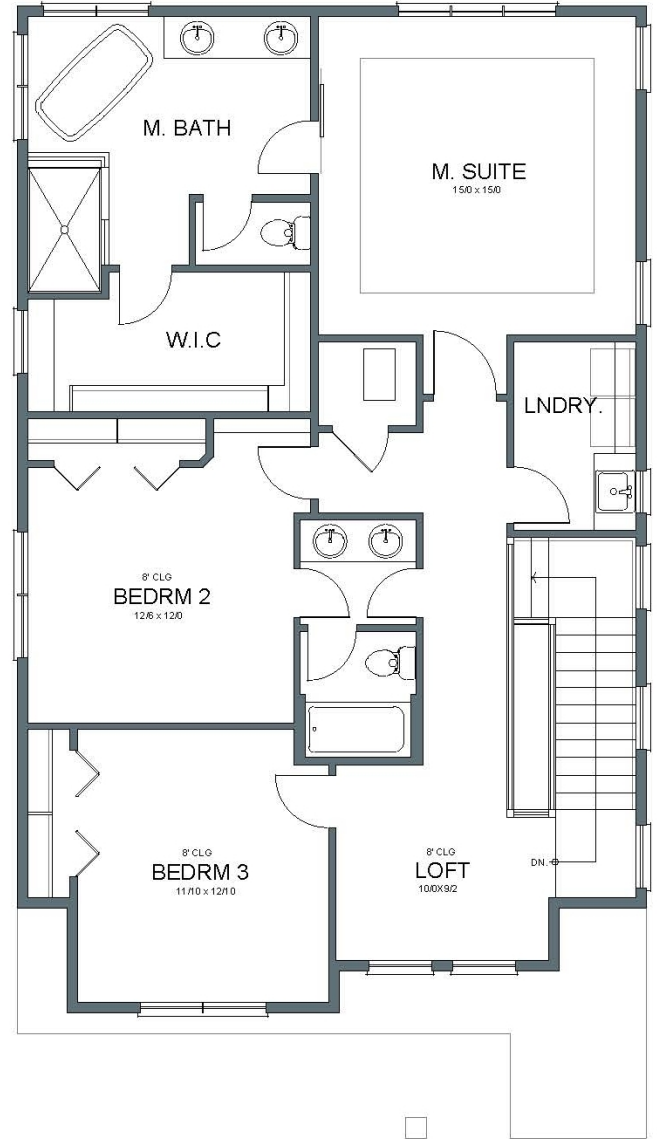

Addison Farmhouse

2,330 SQFT

SOUTH COOPER

MOUNTAIN HEIGHTS #192

17422 SW Condor Lane Beaverton, OR 97007

MAIN FLOOR PLAN

UPPER FLOOR PLAN

arborhomes.com 735 SW 158th Avenue, Suite 130 · Beaverton, OR 97006

Arbor Homes reserves the right to change elevations, specification, materials and pricing without prior notice. Variations within the floor plans and elevations may exist. Square footages are approximate and may vary. All floor plans and elevations are artist's conceptions. Revised date 012121