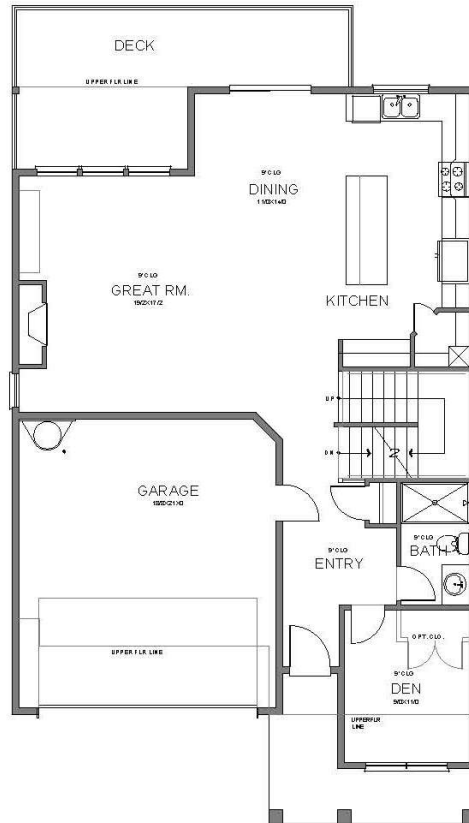

Remington Prairie

3,354 SQFT

SOUTH COOPER MOUNTAIN HEIGHTS #173

12140 SW 173rd Terrace Beaverton, OR 97007

LOWER FLOOR PLAN

MAIN FLOOR PLAN

UPPER FLOOR PLAN

arborhomes.com 735 SW 158th Avenue, Suite 130 · Beaverton, OR 97006

Arbor Homes reserves the right to change elevations, specification, materials and pricing without prior notice. Variations within the floor plans and elevations may exist. Square footages are approximate and may vary. All floor plans and elevations are artist's conceptions. Revised date 100820