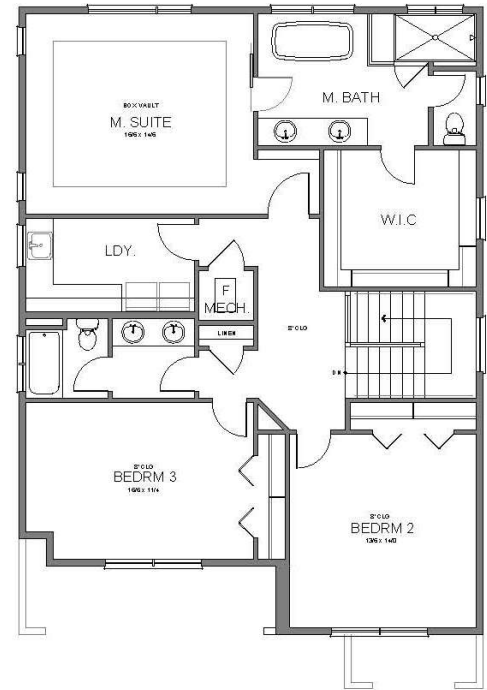

Remington Prairie

3,354 SQFT

SOUTH COOPER MOUNTAIN HEIGHTS #173

12140 SW 173rd Terrace Beaverton, OR 97007

LOWER FLOOR PLAN

MAIN FLOOR PLAN

UPPER FLOOR PLAN

arborhomes.com 735 SW 158th Avenue, Suite 130 · Beaverton, OR 97006

Arbor Homes reserves the right to change elevations, specification, materials and pricing without prior notice. Variations within the floor plans and elevations may exist. Square footages are approximate and may vary. All floor plans and elevations are artist's conceptions. Revised date 100820