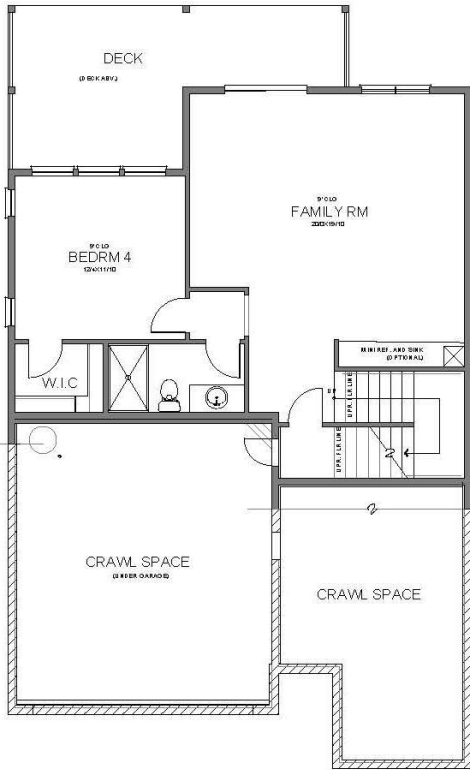

Remington Prairie

3,354 SQFT

SOUTH COOPER MOUNTAIN HEIGHTS #173

12140 SW 173rd Terrace Beaverton, OR 97007

LOWER FLOOR PLAN

MAIN FLOOR PLAN

UPPER FLOOR PLAN

arborhomes.com 735 SW 158th Avenue, Suite 130 · Beaverton, OR 97006

Arbor Homes reserves the right to change elevations, specification, materials and pricing without prior notice. Variations within the floor plans and elevations may exist. Square footages are approximate and may vary. All floor plans and elevations are artist's conceptions. Revised date 100820