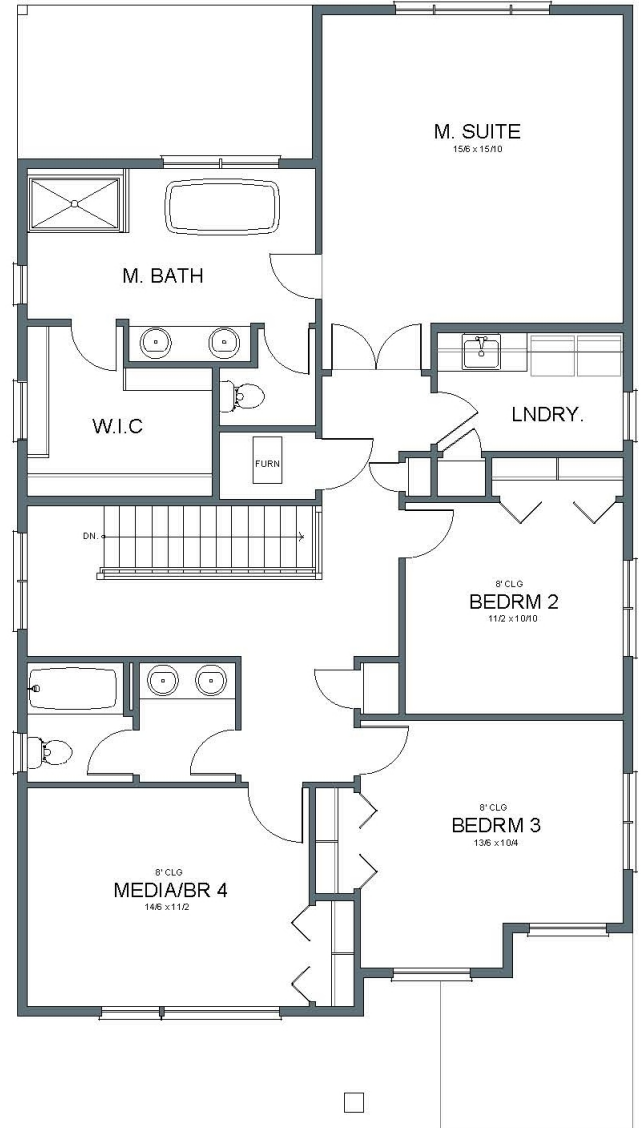

Huntington Prairie

2,618 SQFT

SOUTH COOPER

MOUNTAIN HEIGHTS #166

17336 SW Dotterel Ln Beaverton, OR 97007

MAIN FLOOR PLAN

UPPER FLOOR PLAN

arborhomes.com 735 SW 158th Avenue, Suite 130 · Beaverton, OR 97006

Arbor Homes reserves the right to change elevations, specification, materials and pricing without prior notice. Variations within the floor plans and elevations may exist. Square footages are approximate and may vary. All floor plans and elevations are artist's conceptions. Revised date 083120