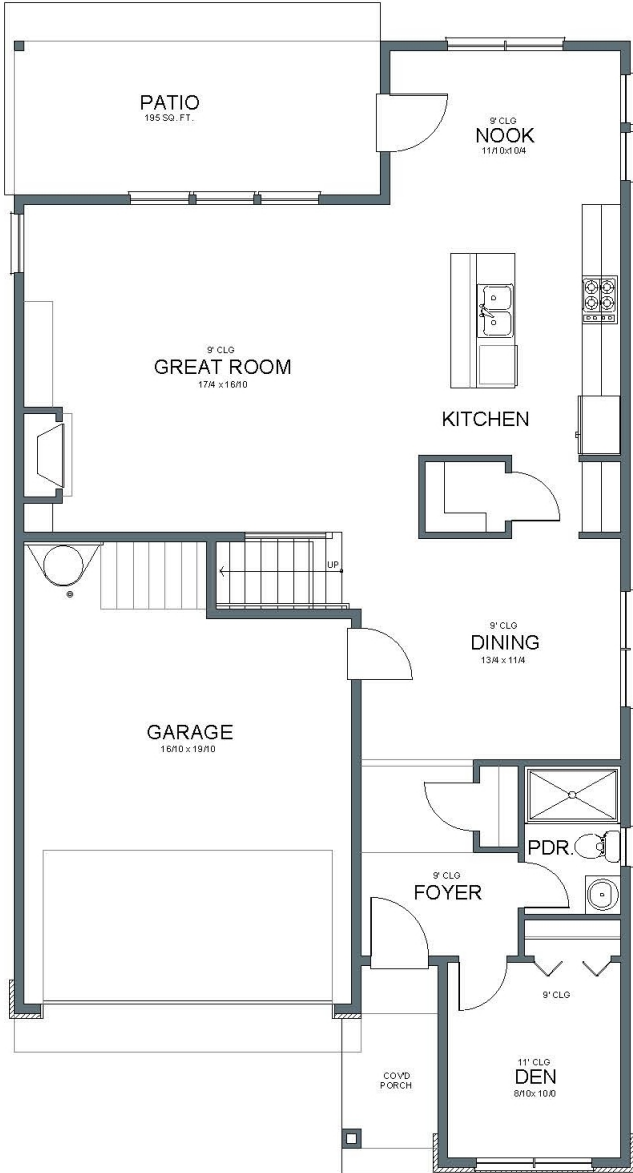

Huntington Prairie

2,618 SQFT

SOUTH COOPER

MOUNTAIN HEIGHTS #166

17336 SW Dotterel Ln Beaverton, OR 97007

MAIN FLOOR PLAN

UPPER FLOOR PLAN

arborhomes.com 735 SW 158th Avenue, Suite 130 · Beaverton, OR 97006

Arbor Homes reserves the right to change elevations, specification, materials and pricing without prior notice. Variations within the floor plans and elevations may exist. Square footages are approximate and may vary. All floor plans and elevations are artist's conceptions. Revised date 083120