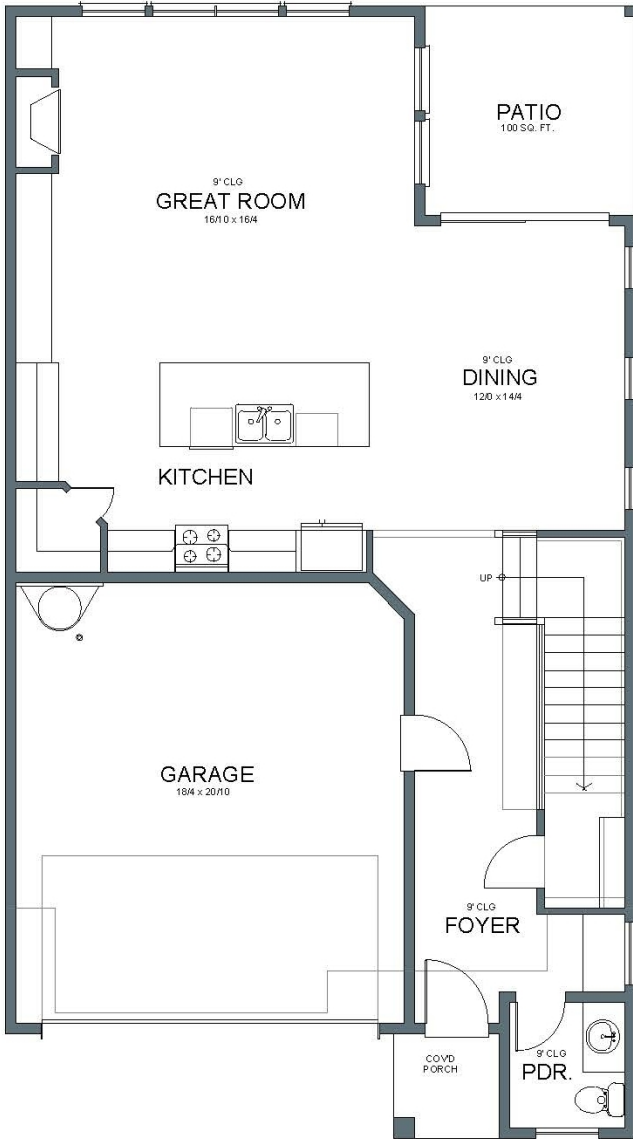

Addison Prairie

2,330 SQFT

SOUTH COOPER

MOUNTAIN HEIGHTS #167

17322 SW Dotterel Lane Beaverton, OR 97007

MAIN FLOOR PLAN

UPPER FLOOR PLAN

arborhomes.com 735 SW 158th Avenue, Suite 130 · Beaverton, OR 97006

Arbor Homes reserves the right to change elevations, specification, materials and pricing without prior notice. Variations within the floor plans and elevations may exist. Square footages are approximate and may vary. All floor plans and elevations are artist's conceptions. Revised date 083120