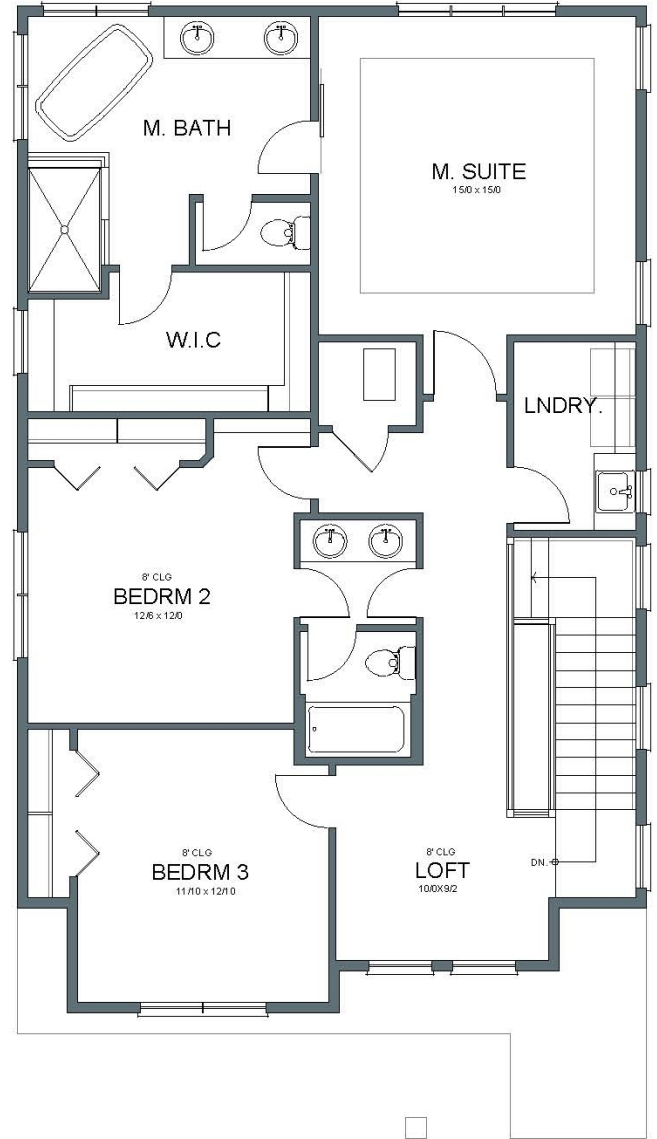

Addison Prairie

2,330 SQFT

SOUTH COOPER

MOUNTAIN HEIGHTS #167

17322 SW Dotterel Lane Beaverton, OR 97007

MAIN FLOOR PLAN

UPPER FLOOR PLAN

arborhomes.com 735 SW 158th Avenue, Suite 130 · Beaverton, OR 97006

Arbor Homes reserves the right to change elevations, specification, materials and pricing without prior notice. Variations within the floor plans and elevations may exist. Square footages are approximate and may vary. All floor plans and elevations are artist's conceptions. Revised date 083120