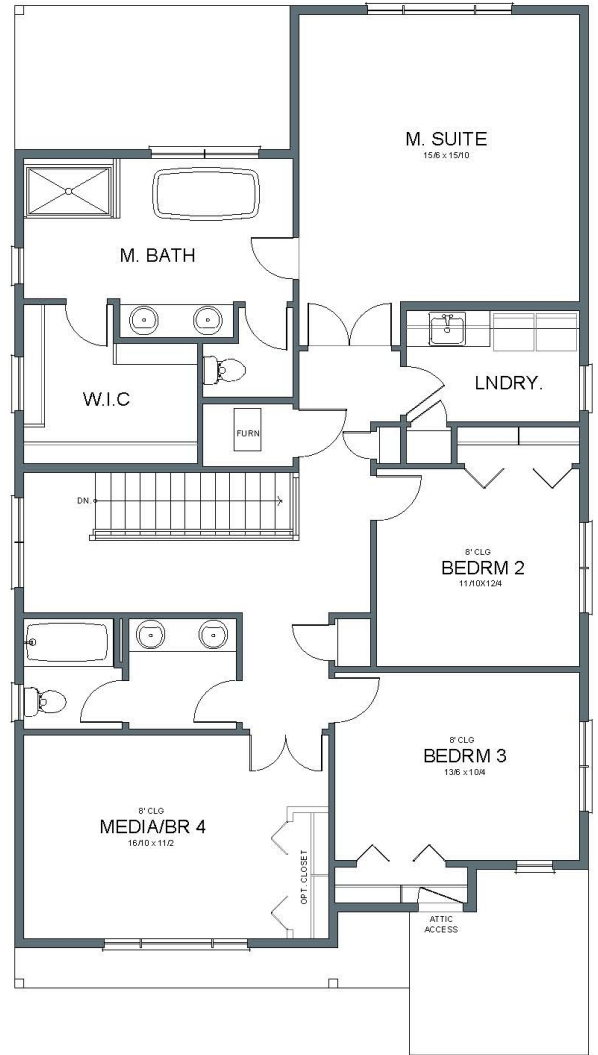

Huntington English

2,618 SQFT

SOUTH COOPER MOUNTAIN HEIGHTS #164

17358 SW Dotterel Lane Beaverton, OR 97007

MAIN FLOOR PLAN

UPPER FLOOR PLAN

arborhomes.com 735 SW 158th Avenue, Suite 130 · Beaverton, OR 97006

Arbor Homes reserves the right to change elevations, specification, materials and pricing without prior notice. Variations within the floor plans and elevations may exist. Square footages are approximate and may vary. All floor plans and elevations are artist's conceptions. Revised date 072920