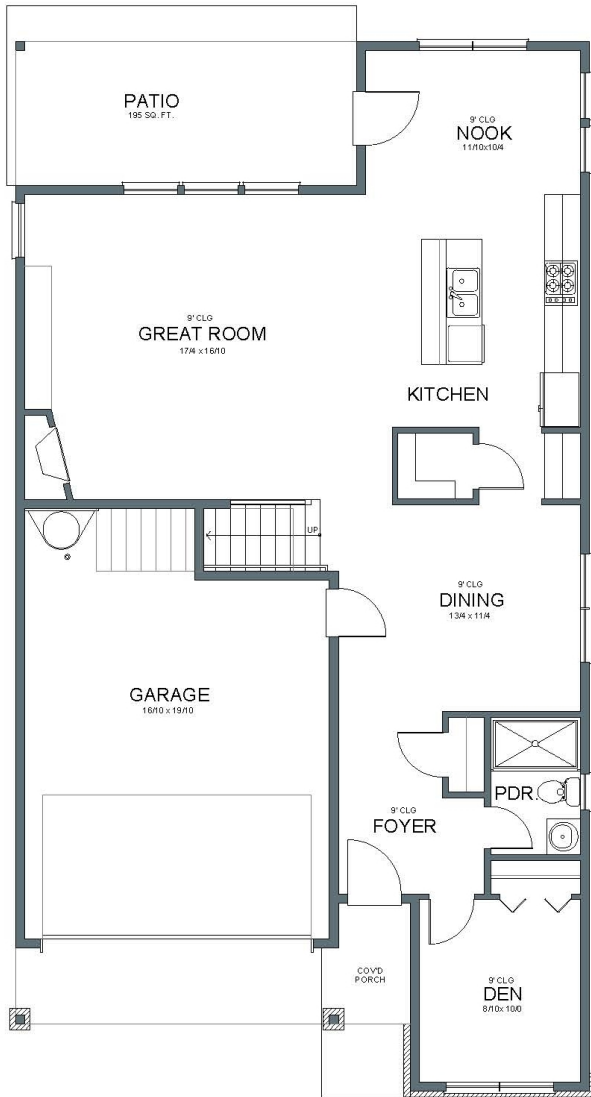

Huntington English

2,618 SQFT

SOUTH COOPER MOUNTAIN HEIGHTS #164

17358 SW Dotterel Lane Beaverton, OR 97007

MAIN FLOOR PLAN

UPPER FLOOR PLAN

arborhomes.com 735 SW 158th Avenue, Suite 130 · Beaverton, OR 97006

Arbor Homes reserves the right to change elevations, specification, materials and pricing without prior notice. Variations within the floor plans and elevations may exist. Square footages are approximate and may vary. All floor plans and elevations are artist's conceptions. Revised date 072920