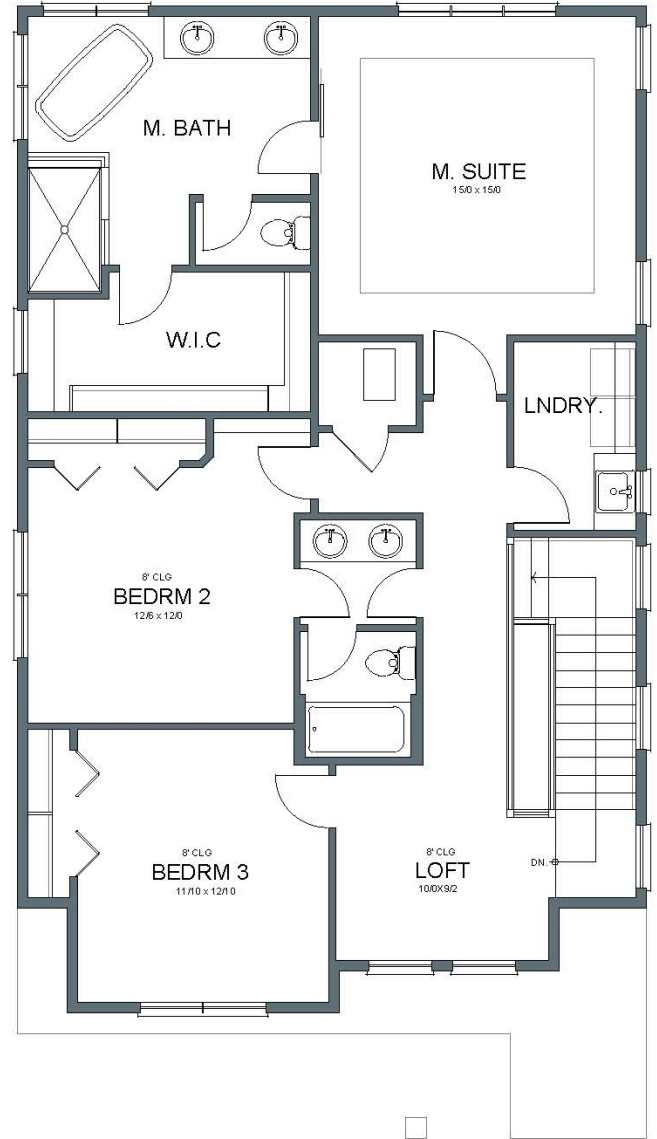

Addison Prairie

2,330 SQFT

SOUTH COOPER

MOUNTAIN HEIGHTS #163

17400 SW Dotterel Lane Beaverton, OR 97007

MAIN FLOOR PLAN

UPPER FLOOR PLAN

arborhomes.com 735 SW 158th Avenue, Suite 130 · Beaverton, OR 97006

Arbor Homes reserves the right to change elevations, specification, materials and pricing without prior notice. Variations within the floor plans and elevations may exist. Square footages are approximate and may vary. All floor plans and elevations are artist's conceptions. Revised date 011420