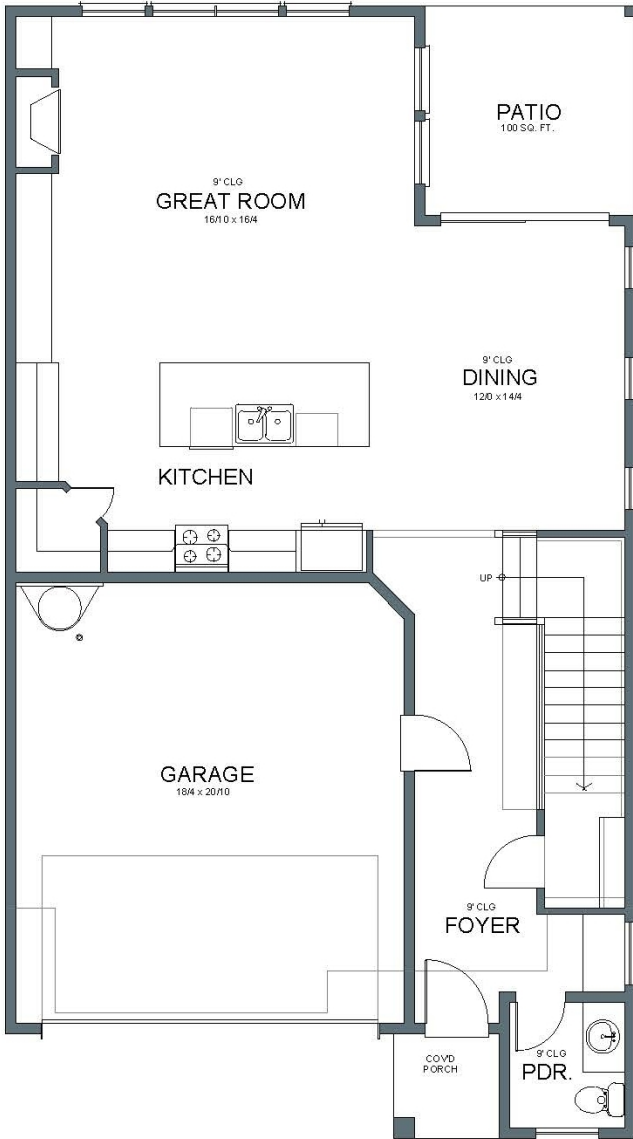

Addison Prairie

2,330 SQFT

SOUTH COOPER

MOUNTAIN HEIGHTS #163

17400 SW Dotterel Lane Beaverton, OR 97007

MAIN FLOOR PLAN

UPPER FLOOR PLAN

arborhomes.com 735 SW 158th Avenue, Suite 130 · Beaverton, OR 97006

Arbor Homes reserves the right to change elevations, specification, materials and pricing without prior notice. Variations within the floor plans and elevations may exist. Square footages are approximate and may vary. All floor plans and elevations are artist's conceptions. Revised date 011420