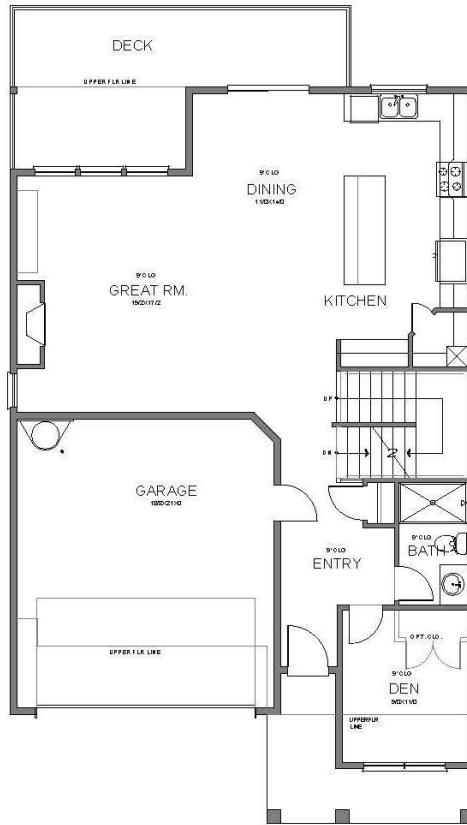

Remington Farmhouse

3,354 SQFT

SOUTH COOPER

MOUNTAIN HEIGHTS #174

12130 SW 173rd Terrace Beaverton, OR 97007

LOWER FLOOR PLAN

MAIN FLOOR PLAN

UPPER FLOOR PLAN

arborhomes.com 735 SW 158th Avenue, Suite 130 · Beaverton, OR 97006

Arbor Homes reserves the right to change elevations, specification, materials and pricing without prior notice. Variations within the floor plans and elevations may exist. Square footages are approximate and may vary. All floor plans and elevations are artist's conceptions. Revised date 011420