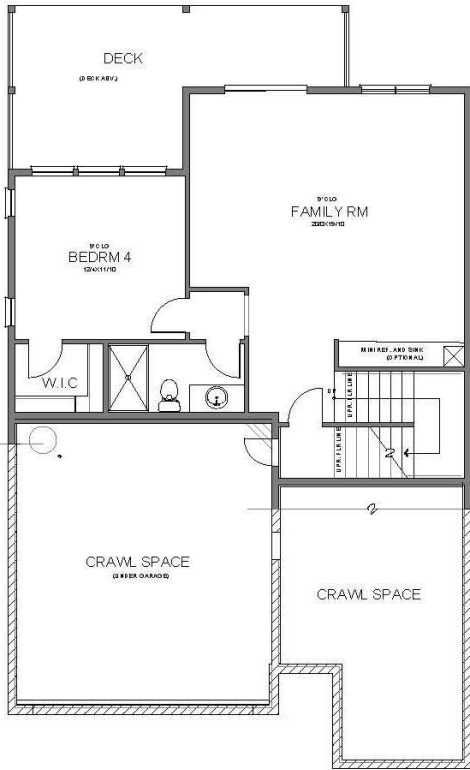

Remington Farmhouse

3,354 SQFT

SOUTH COOPER

MOUNTAIN HEIGHTS #174

12130 SW 173rd Terrace Beaverton, OR 97007

LOWER FLOOR PLAN

MAIN FLOOR PLAN

UPPER FLOOR PLAN

arborhomes.com 735 SW 158th Avenue, Suite 130 · Beaverton, OR 97006

Arbor Homes reserves the right to change elevations, specification, materials and pricing without prior notice. Variations within the floor plans and elevations may exist. Square footages are approximate and may vary. All floor plans and elevations are artist's conceptions. Revised date 011420