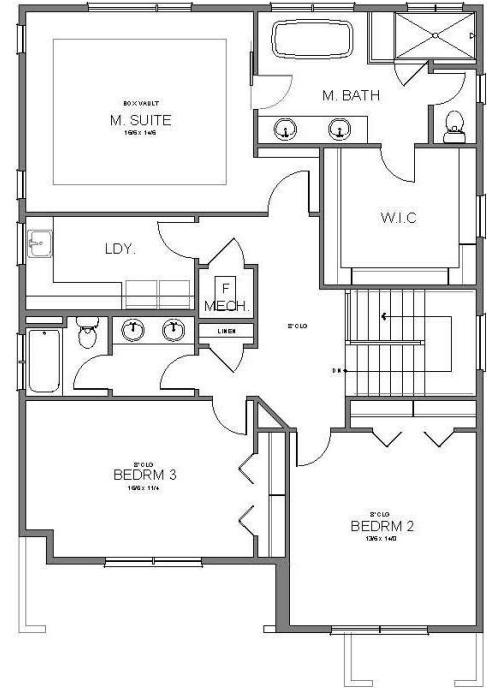

Remington Farmhouse

3,354 SQFT

SOUTH COOPER

MOUNTAIN HEIGHTS #174

12130 SW 173rd Terrace Beaverton, OR 97007

LOWER FLOOR PLAN

MAIN FLOOR PLAN

UPPER FLOOR PLAN

arborhomes.com 735 SW 158th Avenue, Suite 130 · Beaverton, OR 97006

Arbor Homes reserves the right to change elevations, specification, materials and pricing without prior notice. Variations within the floor plans and elevations may exist. Square footages are approximate and may vary. All floor plans and elevations are artist's conceptions. Revised date 011420