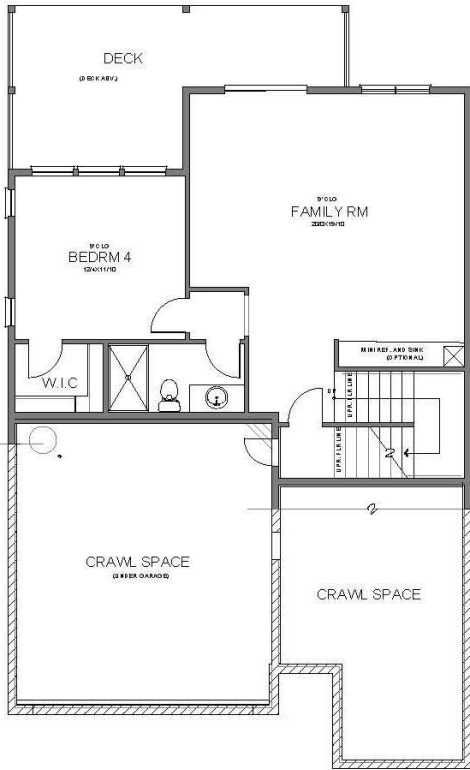

# Remington Farmhouse

3,354 SQFT

# SOUTH COOPER

# MOUNTAIN HEIGHTS #170

12170 SW 173rd Terrace Beaverton, OR 97007

LOWER FLOOR PLAN

MAIN FLOOR PLAN

UPPER FLOOR PLAN

**arborhomes.com** 735 SW 158th Avenue, Suite 130 · Beaverton, OR 97006

Arbor Homes reserves the right to change elevations, specification, materials and pricing without prior notice. Variations within the floor plans and elevations may exist. Square footages are approximate and may vary. All floor plans and elevations are artist's conceptions. Revised date 011420