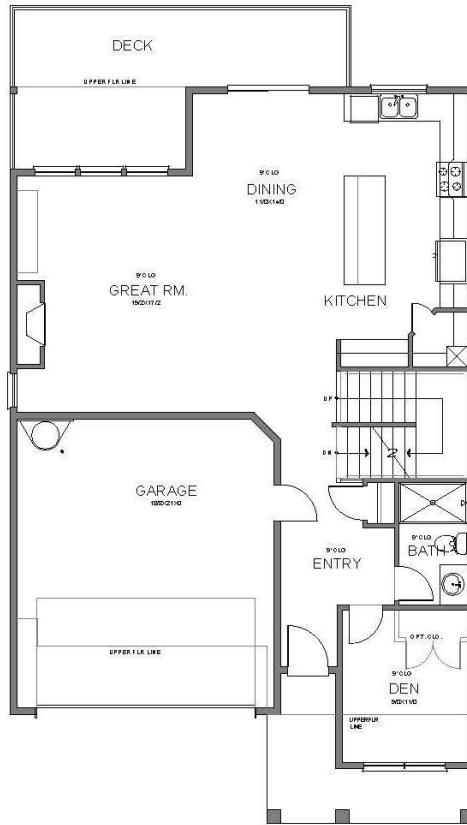

# Remington Farmhouse

3,354 SQFT

# SOUTH COOPER

# MOUNTAIN HEIGHTS #170

12170 SW 173rd Terrace Beaverton, OR 97007

LOWER FLOOR PLAN

MAIN FLOOR PLAN

UPPER FLOOR PLAN

**arborhomes.com** 735 SW 158th Avenue, Suite 130 · Beaverton, OR 97006

Arbor Homes reserves the right to change elevations, specification, materials and pricing without prior notice. Variations within the floor plans and elevations may exist. Square footages are approximate and may vary. All floor plans and elevations are artist's conceptions. Revised date 011420