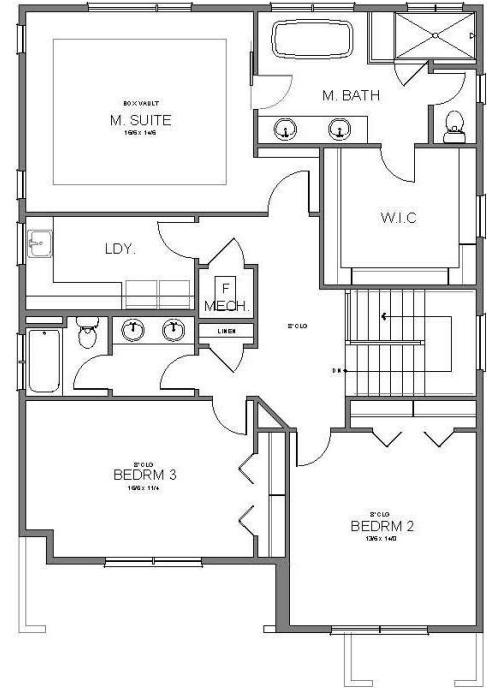

# Remington Farmhouse

3,354 SQFT

# MOUNTAIN HEIGHTS #170

12170 SW 173rd Terrace Beaverton, OR 97007

LOWER FLOOR PLAN

MAIN FLOOR PLAN

UPPER FLOOR PLAN

**arborhomes.com** 735 SW 158th Avenue, Suite 130 · Beaverton, OR 97006

Arbor Homes reserves the right to change elevations, specification, materials and pricing without prior notice. Variations within the floor plans and elevations may exist. Square footages are approximate and may vary. All floor plans and elevations are artist's conceptions. Revised date 011420