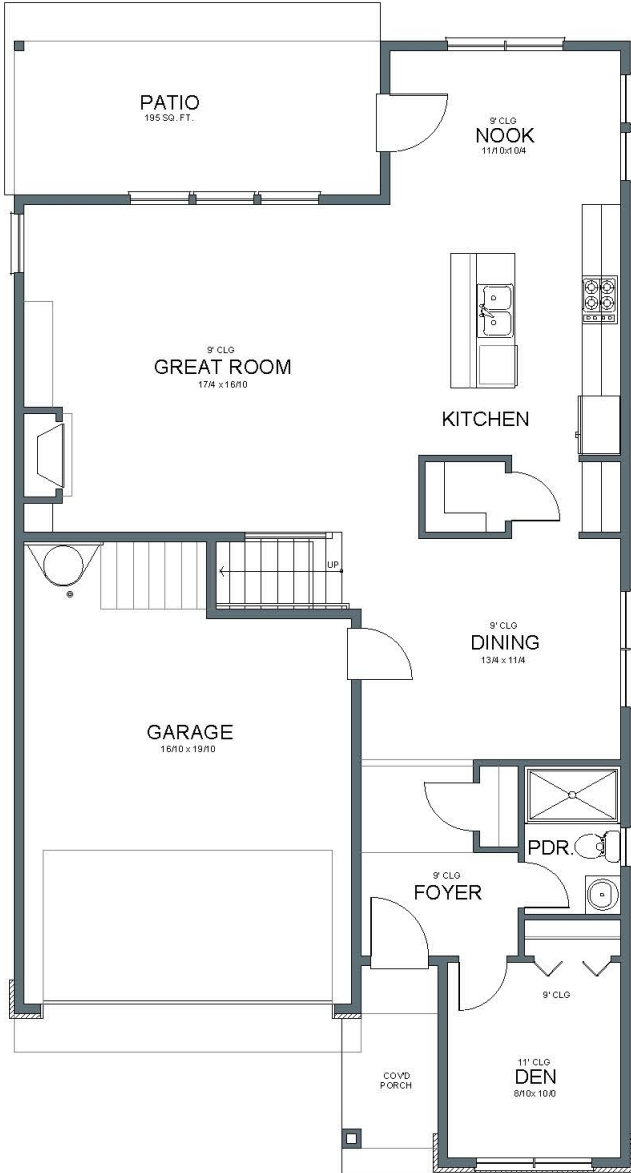

Huntington Prairie

2,618 SQFT

SOUTH COOPER

MOUNTAIN HEIGHTS #160

17436 SW Dotterel Ln Beaverton, OR 97007

MAIN FLOOR PLAN

UPPER FLOOR PLAN

arborhomes.com 735 SW 158th Avenue, Suite 130 · Beaverton, OR 97006

Arbor Homes reserves the right to change elevations, specification, materials and pricing without prior notice. Variations within the floor plans and elevations may exist. Square footages are approximate and may vary. All floor plans and elevations are artist's conceptions. Revised date 011420