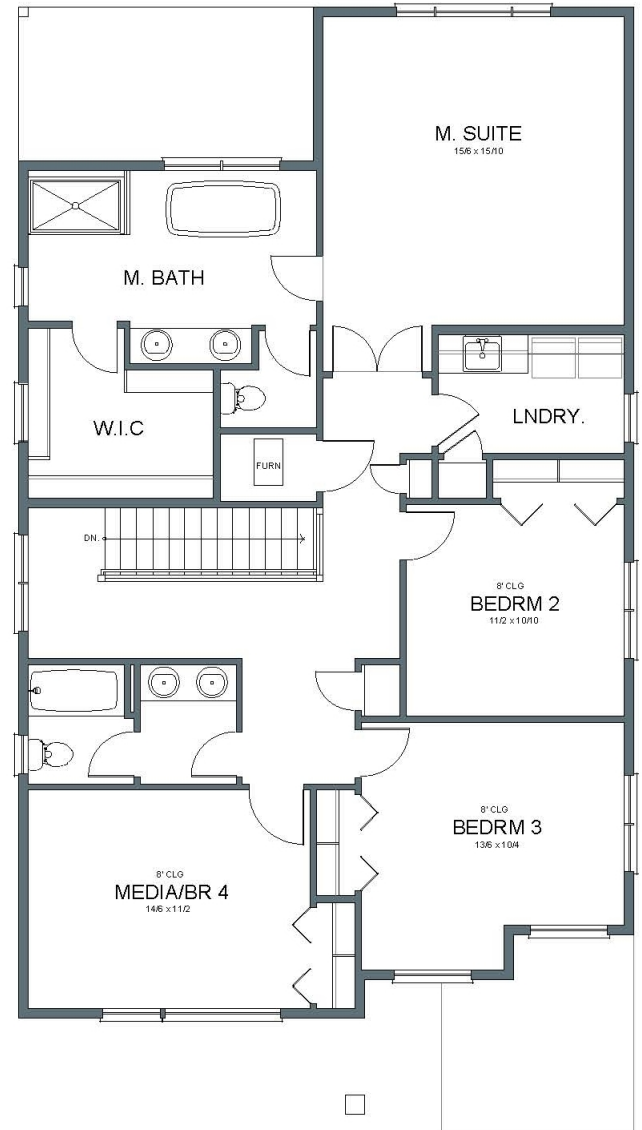

Huntington Prairie

2,618 SQFT

SOUTH COOPER

MOUNTAIN HEIGHTS #160

17436 SW Dotterel Ln Beaverton, OR 97007

MAIN FLOOR PLAN

UPPER FLOOR PLAN

arborhomes.com 735 SW 158th Avenue, Suite 130 · Beaverton, OR 97006

Arbor Homes reserves the right to change elevations, specification, materials and pricing without prior notice. Variations within the floor plans and elevations may exist. Square footages are approximate and may vary. All floor plans and elevations are artist's conceptions. Revised date 011420