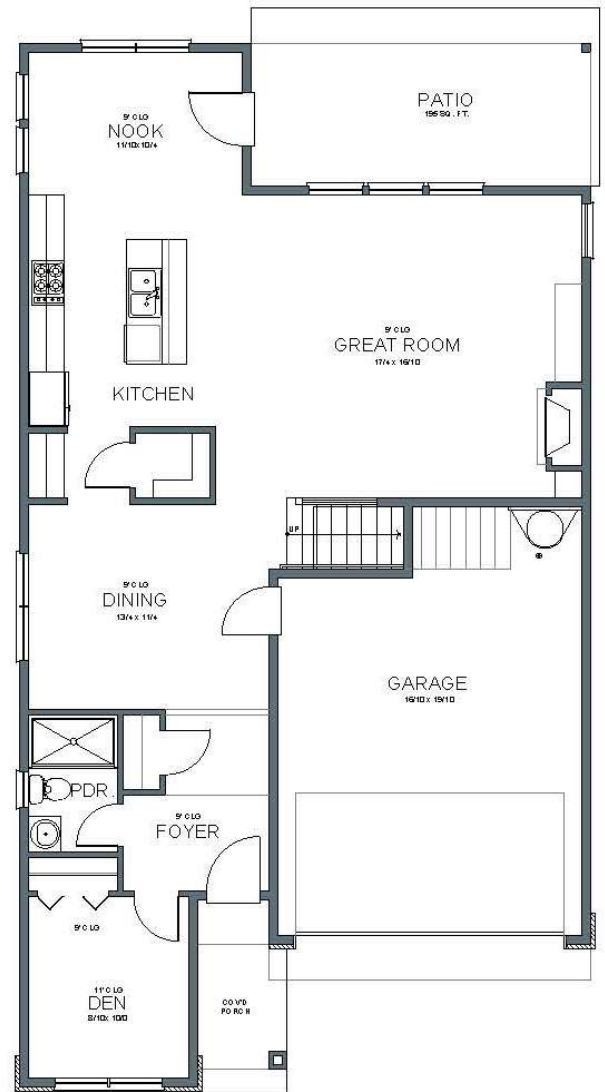

Huntington Prairie

2,618 SQFT

SOUTH COOPER

MOUNTAIN HEIGHTS #169

17306 SW Dotterel Ln Beaverton, OR 97007

UPPER FLOOR PLAN

MAIN FLOOR PLAN

arborhomes.com 735 SW 158th Avenue, Suite 130 · Beaverton, OR 97006

Arbor Homes reserves the right to change elevations, specification, materials and pricing without prior notice. Variations within the floor plans and elevations may exist. Square footages are approximate and may vary. All floor plans and elevations are artist's conceptions. Revised date 011420