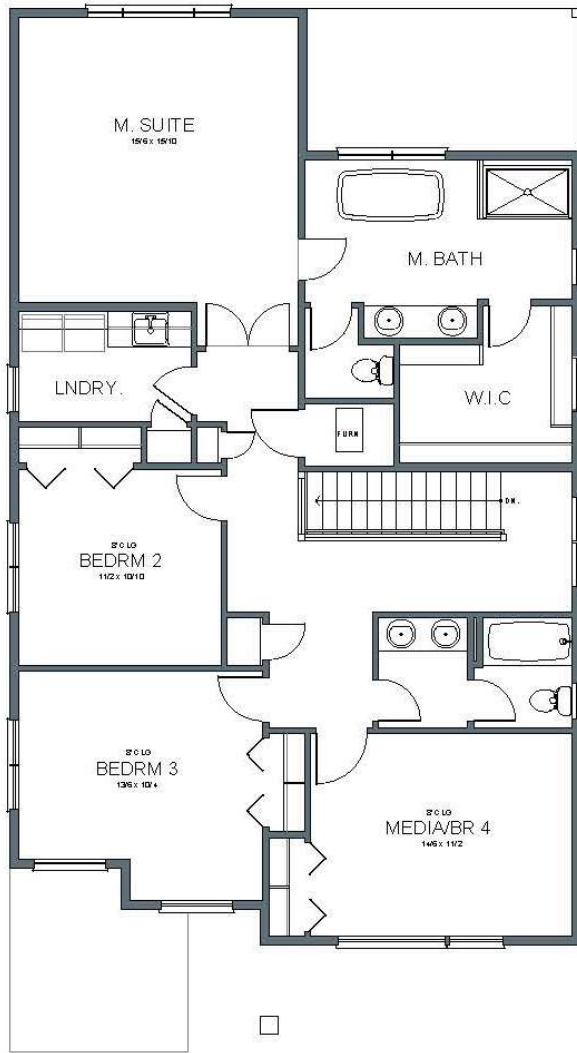

Huntington Prairie

2,618 SQFT

SOUTH COOPER

MOUNTAIN HEIGHTS #169

17306 SW Dotterel Ln Beaverton, OR 97007

UPPER FLOOR PLAN

MAIN FLOOR PLAN

arborhomes.com 735 SW 158th Avenue, Suite 130 · Beaverton, OR 97006

Arbor Homes reserves the right to change elevations, specification, materials and pricing without prior notice. Variations within the floor plans and elevations may exist. Square footages are approximate and may vary. All floor plans and elevations are artist's conceptions. Revised date 011420