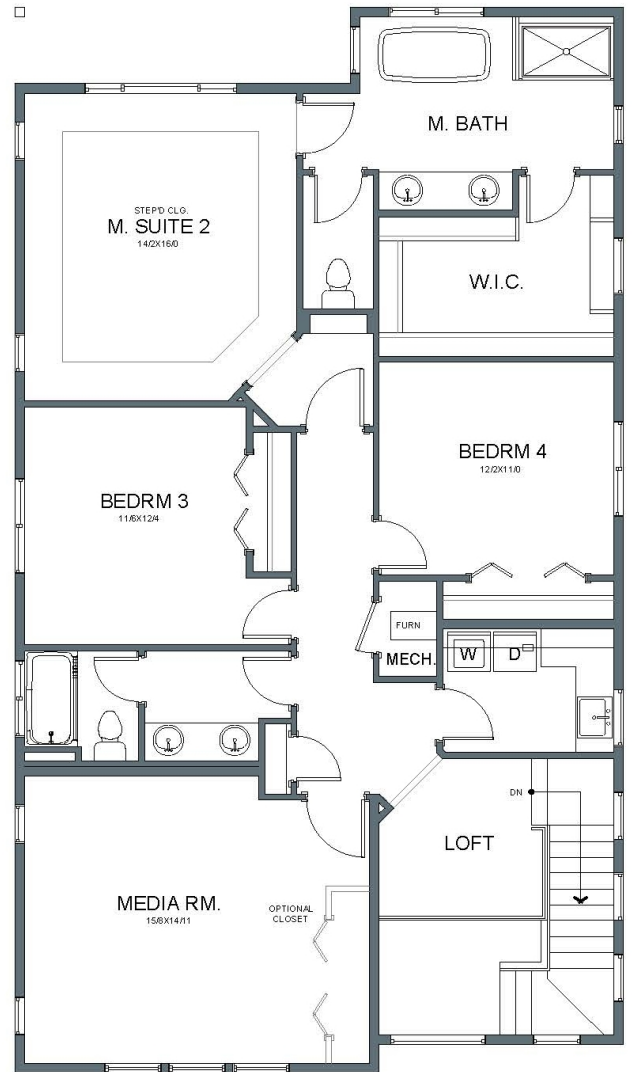

Wellington English

2,908 SQFT

SOUTH COOPER MOUNTAIN HEIGHTS #175

12120 SW 173rd Terrace Beaverton, OR 97007

MAIN FLOOR PLAN

UPPER FLOOR PLAN

arborhomes.com 735 SW 158th Avenue, Suite 130 · Beaverton, OR 97006

Arbor Homes reserves the right to change elevations, specification, materials and pricing without prior notice. Variations within the floor plans and elevations may exist. Square footages are approximate and may vary. All floor plans and elevations are artist's conceptions. Revised date 110719