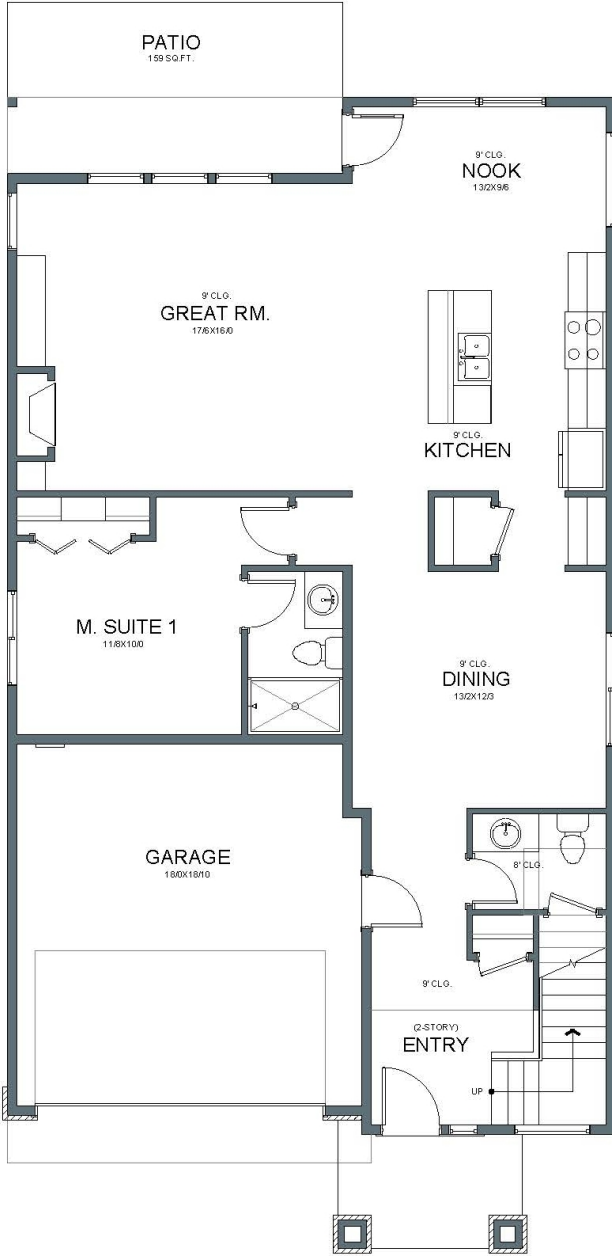

Wellington English

2,908 SQFT

SOUTH COOPER MOUNTAIN HEIGHTS #175

12120 SW 173rd Terrace Beaverton, OR 97007

MAIN FLOOR PLAN

UPPER FLOOR PLAN

arborhomes.com 735 SW 158th Avenue, Suite 130 · Beaverton, OR 97006

Arbor Homes reserves the right to change elevations, specification, materials and pricing without prior notice. Variations within the floor plans and elevations may exist. Square footages are approximate and may vary. All floor plans and elevations are artist's conceptions. Revised date 110719