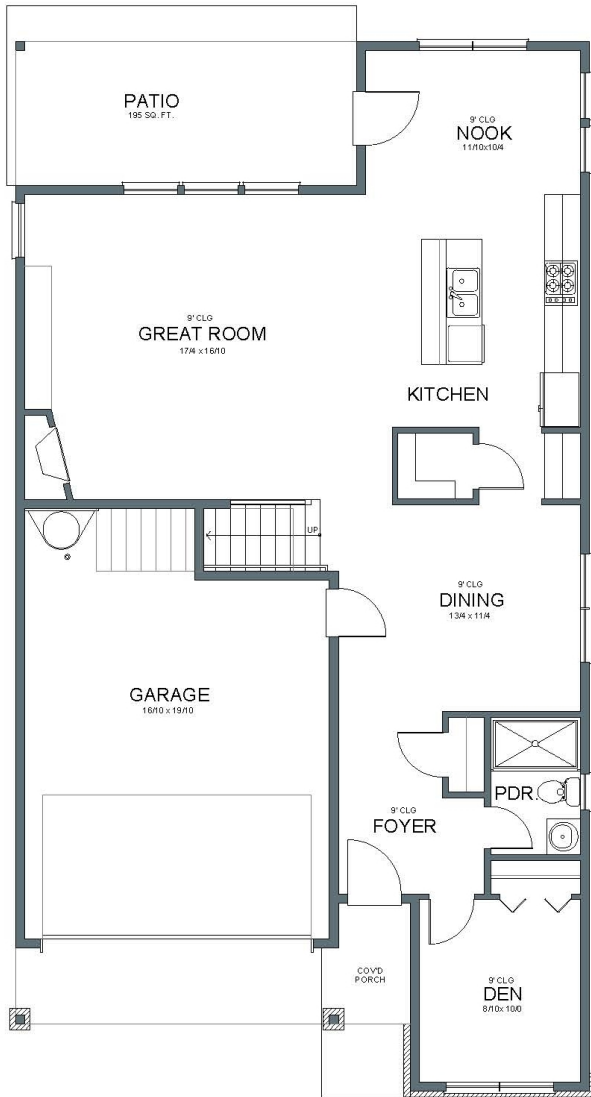

Huntington English

2,618 SQFT

SOUTH COOPER MOUNTAIN HEIGHTS #185

17354 SW Condor Lane Beaverton, OR 97007

MAIN FLOOR PLAN

UPPER FLOOR PLAN

arborhomes.com 735 SW 158th Avenue, Suite 130 · Beaverton, OR 97006

Arbor Homes reserves the right to change elevations, specification, materials and pricing without prior notice. Variations within the floor plans and elevations may exist. Square footages are approximate and may vary. All floor plans and elevations are artist's conceptions. Revised date 110119