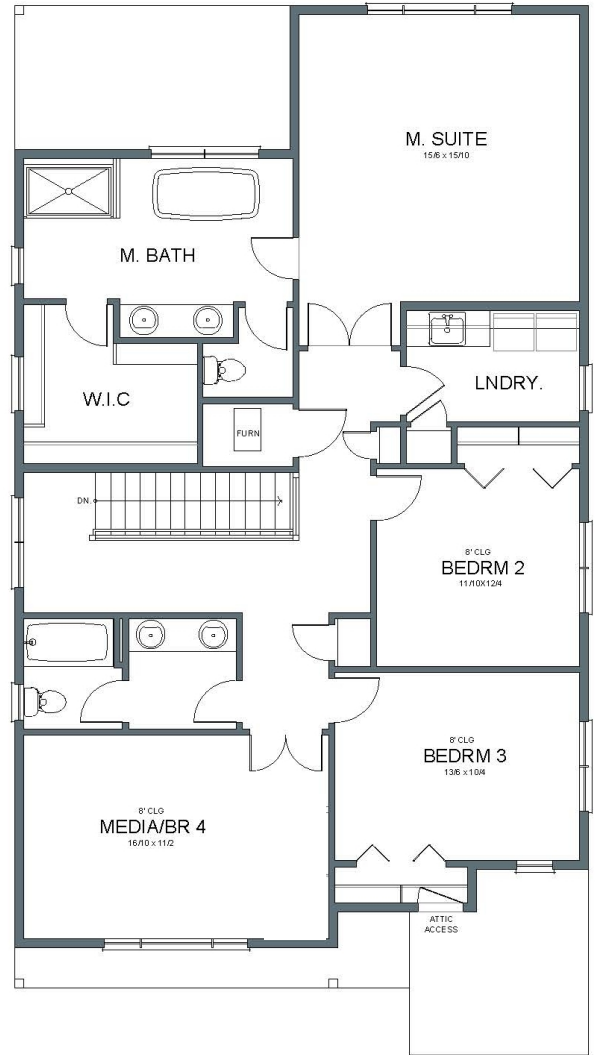

Huntington English

2,618 SQFT

SOUTH COOPER MOUNTAIN HEIGHTS #185

17354 SW Condor Lane Beaverton, OR 97007

MAIN FLOOR PLAN

UPPER FLOOR PLAN

arborhomes.com 735 SW 158th Avenue, Suite 130 · Beaverton, OR 97006

Arbor Homes reserves the right to change elevations, specification, materials and pricing without prior notice. Variations within the floor plans and elevations may exist. Square footages are approximate and may vary. All floor plans and elevations are artist's conceptions. Revised date 110119