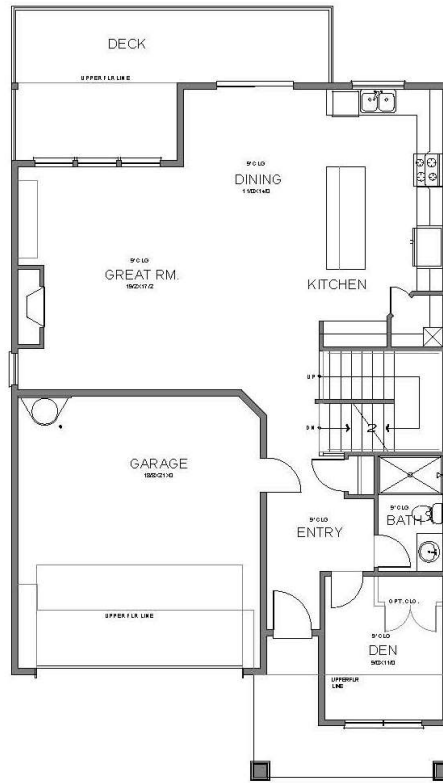

3,354 SF 4 BEDROOMS DEN/OPT 5TH BEDROOM 4 BATHS 2-CAR GARAGE PRAIRIE ELEVATION

503.716.8412

arborhomes.com

LOWER FLOOR PLAN

MAIN FLOOR PLAN

UPPER FLOOR PLAN

3,354 SF 4 BEDROOMS DEN/OPT 5TH BEDROOM 4 BATHS 2-CAR GARAGE FARMHOUSE ELEVATION

503.716.8412

arborhomes.com

LOWER FLOOR PLAN

MAIN FLOOR PLAN

UPPER FLOOR PLAN