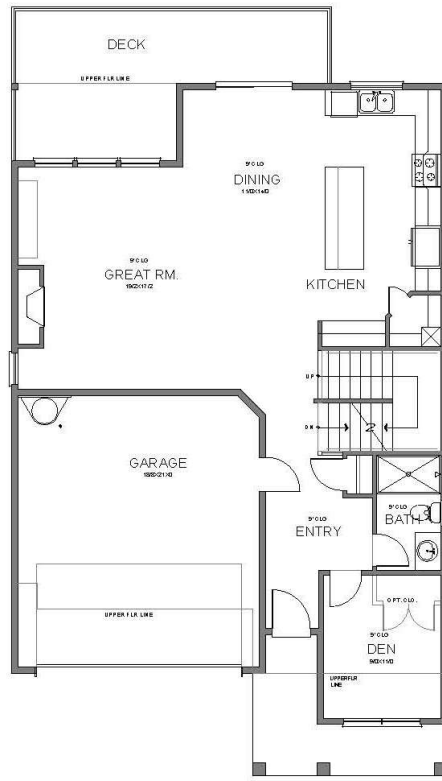

3,354 SF 4 BEDROOMS DEN/OPT 5TH BEDROOM 4 BATHS 2-CAR GARAGE PRAIRIE ELEVATION

503.716.8412

arborhomes.com

LOWER FLOOR PLAN

MAIN FLOOR PLAN

UPPER FLOOR PLAN

3,354 SF 4 BEDROOMS DEN/OPT 5TH BEDROOM 4 BATHS 2-CAR GARAGE FARMHOUSE ELEVATION

503.716.8412

arborhomes.com

LOWER FLOOR PLAN

MAIN FLOOR PLAN

UPPER FLOOR PLAN