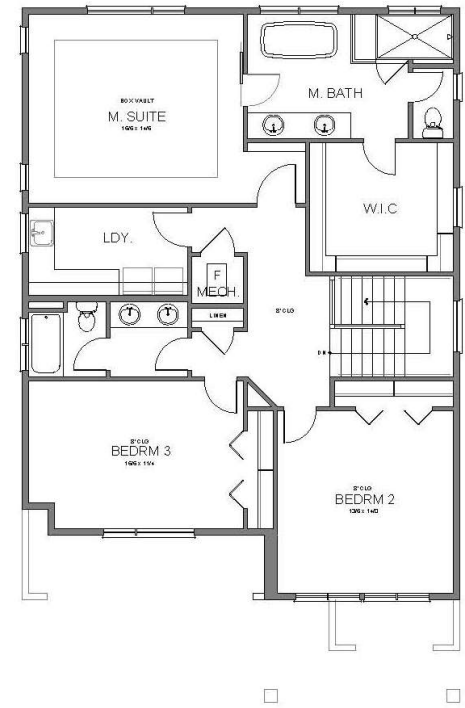

3,354 SF 4 BEDROOMS DEN/OPT 5TH BEDROOM 4 BATHS 2-CAR GARAGE PRAIRIE ELEVATION

503.716.8412

arborhomes.com

LOWER FLOOR PLAN

MAIN FLOOR PLAN

UPPER FLOOR PLAN

3,354 SF 4 BEDROOMS DEN/OPT 5TH BEDROOM 4 BATHS 2-CAR GARAGE FARMHOUSE ELEVATION

503.716.8412

arborhomes.com

LOWER FLOOR PLAN

MAIN FLOOR PLAN

UPPER FLOOR PLAN