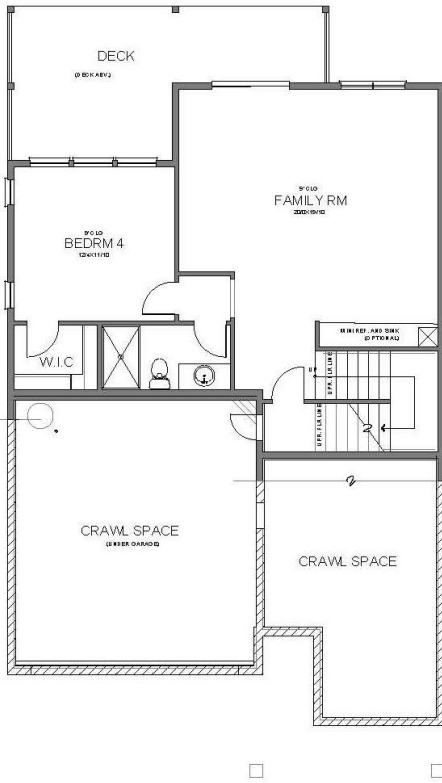

3,354 SF 4 BEDROOMS DEN/OPT 5TH BEDROOM 4 BATHS 2-CAR GARAGE PRAIRIE ELEVATION

503.716.8412

arborhomes.com

LOWER FLOOR PLAN

MAIN FLOOR PLAN

UPPER FLOOR PLAN

3,354 SF 4 BEDROOMS DEN/OPT 5TH BEDROOM 4 BATHS 2-CAR GARAGE FARMHOUSE ELEVATION

503.716.8412

arborhomes.com

LOWER FLOOR PLAN

MAIN FLOOR PLAN

UPPER FLOOR PLAN