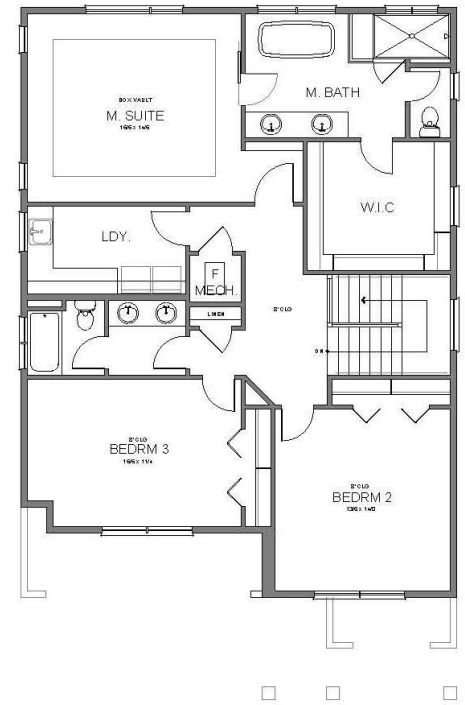

3,354 SF 4 BEDROOMS DEN/OPT 5TH BEDROOM 4 BATHS 2-CAR GARAGE PRAIRIE ELEVATION

503.716.8412

arborhomes.com

LOWER FLOOR PLAN

MAIN FLOOR PLAN

UPPER FLOOR PLAN

3,354 SF 4 BEDROOMS DEN/OPT 5TH BEDROOM 4 BATHS 2-CAR GARAGE FARMHOUSE ELEVATION

503.716.8412

arborhomes.com

LOWER FLOOR PLAN

MAIN FLOOR PLAN

UPPER FLOOR PLAN