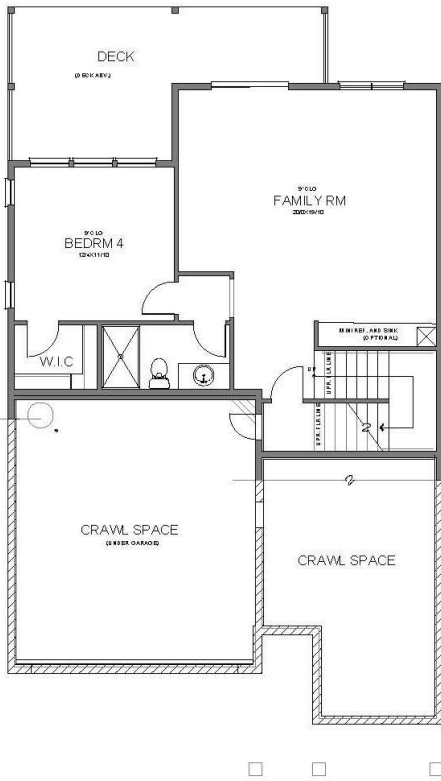

3,354 SF 4 BEDROOMS DEN/OPT 5TH BEDROOM 4 BATHS 2-CAR GARAGE PRAIRIE ELEVATION

503.716.8412

arborhomes.com

LOWER FLOOR PLAN

MAIN FLOOR PLAN

UPPER FLOOR PLAN

3,354 SF 4 BEDROOMS DEN/OPT 5TH BEDROOM 4 BATHS 2-CAR GARAGE FARMHOUSE ELEVATION

503.716.8412

arborhomes.com

LOWER FLOOR PLAN

MAIN FLOOR PLAN

UPPER FLOOR PLAN