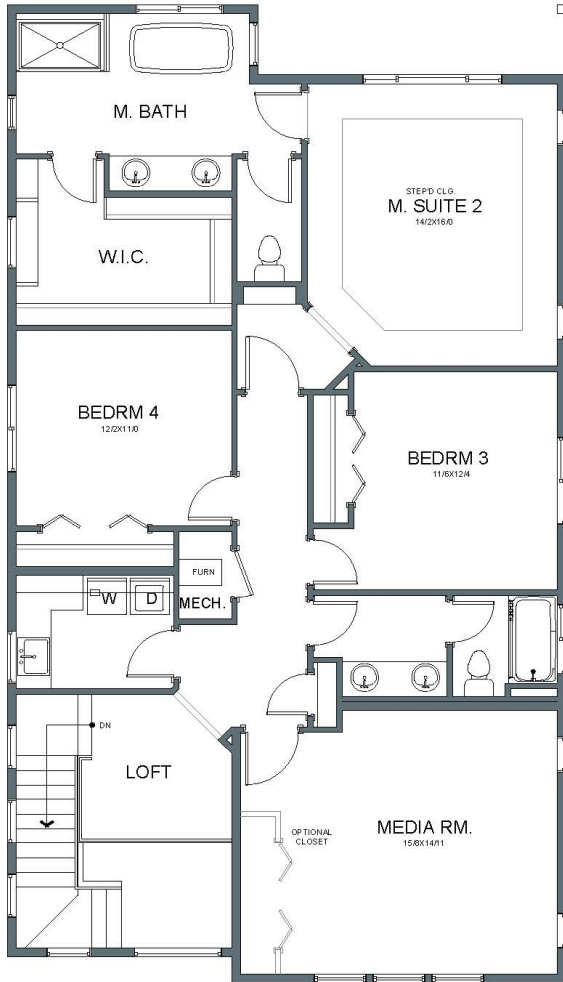

Wellington Prairie

2,908 SQFT

SOUTH COOPER MOUNTAIN HEIGHTS #177

12100 SW 173rd Terrace Beaverton, OR 97007

UPPER FLOOR PLAN

MAIN FLOOR PLAN

arborhomes.com 735 SW 158th Avenue, Suite 130 · Beaverton, OR 97006

Arbor Homes reserves the right to change elevations, specification, materials and pricing without prior notice. Variations within the floor plans and elevations may exist. Square footages are approximate and may vary. All floor plans and elevations are artist's conceptions. Revised date 090719.