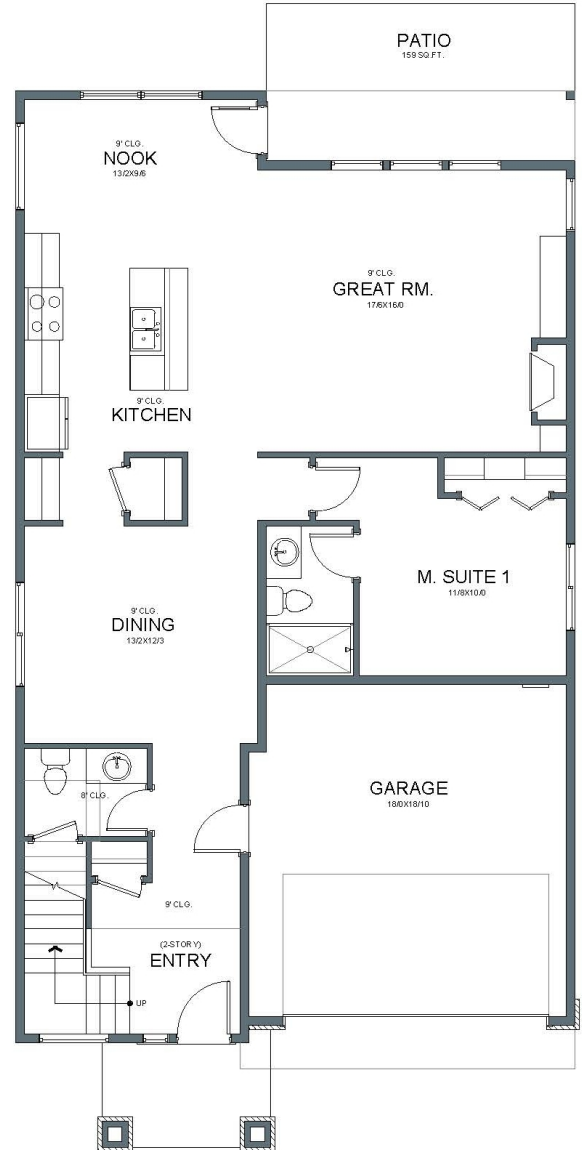

Wellington Prairie

2,908 SQFT

SOUTH COOPER MOUNTAIN HEIGHTS #177

12100 SW 173rd Terrace Beaverton, OR 97007

UPPER FLOOR PLAN

MAIN FLOOR PLAN

arborhomes.com 735 SW 158th Avenue, Suite 130 · Beaverton, OR 97006

Arbor Homes reserves the right to change elevations, specification, materials and pricing without prior notice. Variations within the floor plans and elevations may exist. Square footages are approximate and may vary. All floor plans and elevations are artist's conceptions. Revised date 090719.