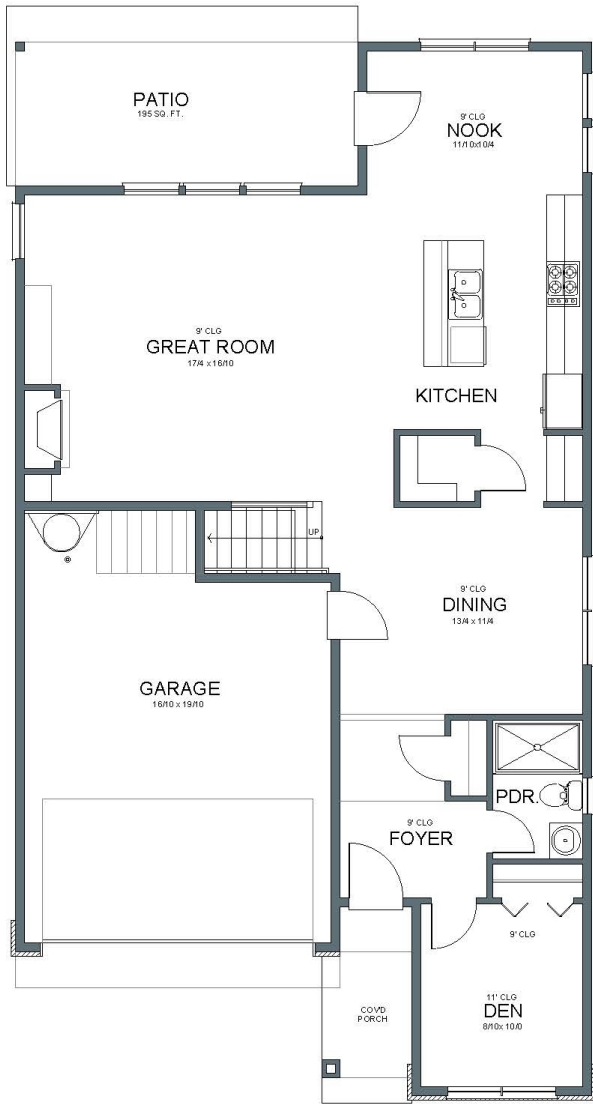

2,518 SF   4 BEDROOMS   DINING, PATIO   2.5 BATHS   2-CAR GARAGE   ENGLISH ELEVATION

503.716.8412

[arborhomes.com](http://arborhomes.com)

MAIN FLOOR PLAN

UPPER FLOOR PLAN

2,518 SF   4 BEDROOMS   DINING, PATIO   2.5 BATHS   2-CAR GARAGE   FRENCH ELEVATION

503.716.8412

[arborhomes.com](http://arborhomes.com)

MAIN FLOOR PLAN

UPPER FLOOR PLAN

2,518 SF   4 BEDROOMS   DINING, PATIO   2.5 BATHS   2-CAR GARAGE   PRAIRIE ELEVATION

503.716.8412

[arborhomes.com](http://arborhomes.com)

MAIN FLOOR PLAN

UPPER FLOOR PLAN