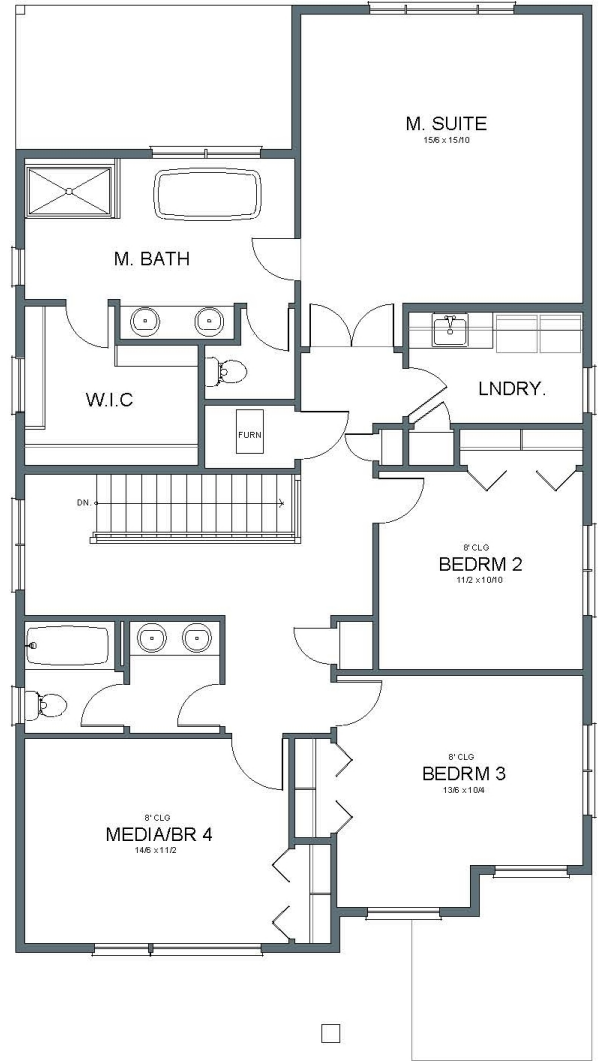

2,518 SF   4 BEDROOMS   DINING, PATIO   2.5 BATHS   2-CAR GARAGE   ENGLISH ELEVATION

503.716.8412

[arborhomes.com](http://arborhomes.com)

MAIN FLOOR PLAN

UPPER FLOOR PLAN

2,518 SF   4 BEDROOMS   DINING, PATIO   2.5 BATHS   2-CAR GARAGE   FRENCH ELEVATION

503.716.8412

[arborhomes.com](http://arborhomes.com)

MAIN FLOOR PLAN

UPPER FLOOR PLAN

2,518 SF   4 BEDROOMS   DINING, PATIO   2.5 BATHS   2-CAR GARAGE   PRAIRIE ELEVATION

503.716.8412

[arborhomes.com](http://arborhomes.com)

MAIN FLOOR PLAN

UPPER FLOOR PLAN