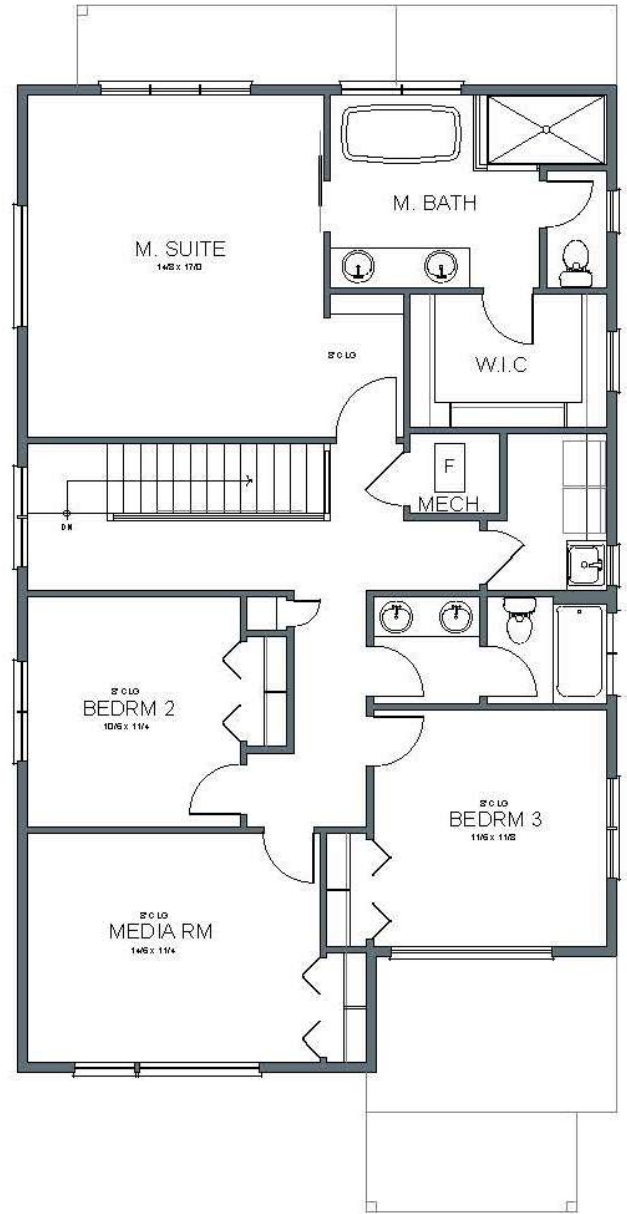

2,518 SF   4 BEDROOMS   DINING, PATIO   2.5 BATHS   2-CAR GARAGE   ENGLISH ELEVATION

503.716.8412

[arborhomes.com](http://arborhomes.com)

MAIN FLOOR PLAN

UPPER FLOOR PLAN

2,518 SF   4 BEDROOMS   DINING, PATIO   2.5 BATHS   2-CAR GARAGE   FRENCH ELEVATION

503.716.8412

[arborhomes.com](http://arborhomes.com)

MAIN FLOOR PLAN

UPPER FLOOR PLAN

2,518 SF   4 BEDROOMS   DINING, PATIO   2.5 BATHS   2-CAR GARAGE   PRAIRIE ELEVATION

503.716.8412

[arborhomes.com](http://arborhomes.com)

MAIN FLOOR PLAN

UPPER FLOOR PLAN