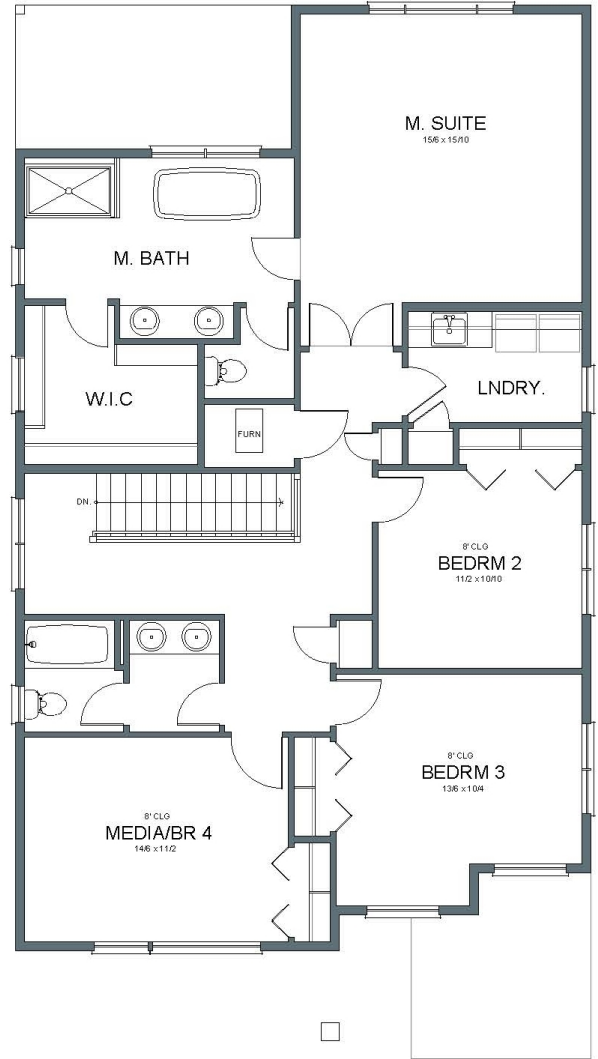

2,518 SF   4 BEDROOMS   DINING, PATIO   2.5 BATHS   2-CAR GARAGE   ENGLISH ELEVATION

503.716.8412

[arborhomes.com](http://arborhomes.com)

MAIN FLOOR PLAN

UPPER FLOOR PLAN

2,518 SF   4 BEDROOMS   DINING, PATIO   2.5 BATHS   2-CAR GARAGE   FRENCH ELEVATION

503.716.8412

[arborhomes.com](http://arborhomes.com)

MAIN FLOOR PLAN

UPPER FLOOR PLAN

2,518 SF   4 BEDROOMS   DINING, PATIO   2.5 BATHS   2-CAR GARAGE   PRAIRIE ELEVATION

503.716.8412

[arborhomes.com](http://arborhomes.com)

MAIN FLOOR PLAN

UPPER FLOOR PLAN