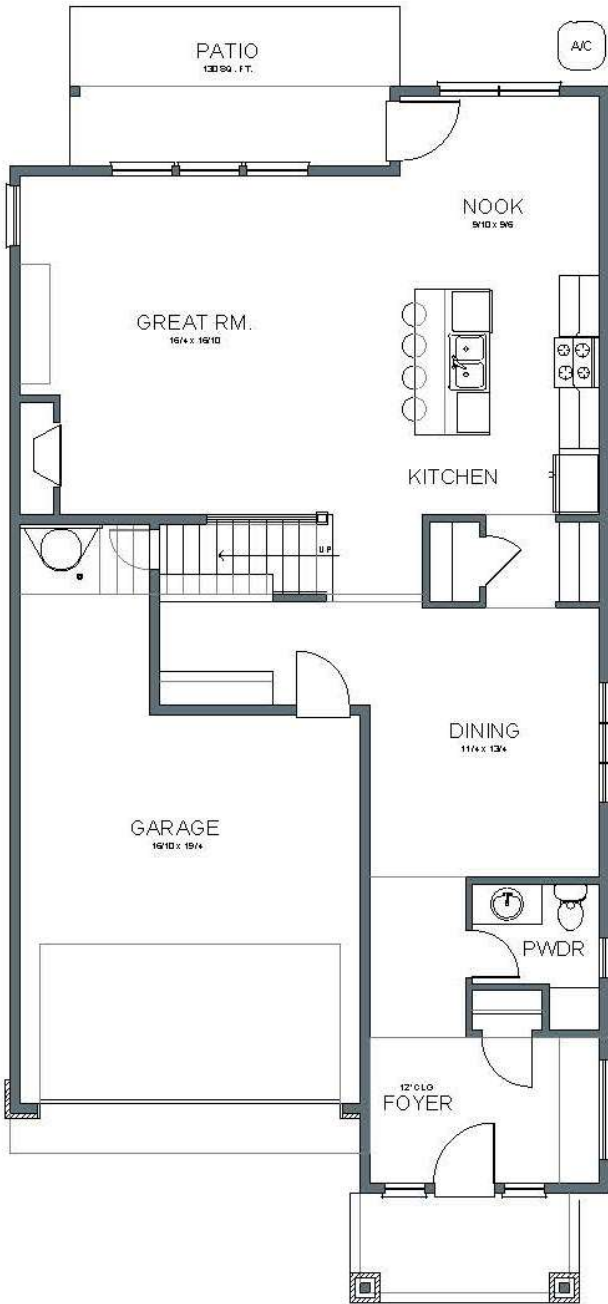

2,518 SF   4 BEDROOMS   DINING, PATIO   2.5 BATHS   2-CAR GARAGE   ENGLISH ELEVATION

503.716.8412

[arborhomes.com](http://arborhomes.com)

MAIN FLOOR PLAN

UPPER FLOOR PLAN

2,518 SF   4 BEDROOMS   DINING, PATIO   2.5 BATHS   2-CAR GARAGE   FRENCH ELEVATION

503.716.8412

[arborhomes.com](http://arborhomes.com)

MAIN FLOOR PLAN

UPPER FLOOR PLAN

2,518 SF   4 BEDROOMS   DINING, PATIO   2.5 BATHS   2-CAR GARAGE   PRAIRIE ELEVATION

503.716.8412

[arborhomes.com](http://arborhomes.com)

MAIN FLOOR PLAN

UPPER FLOOR PLAN