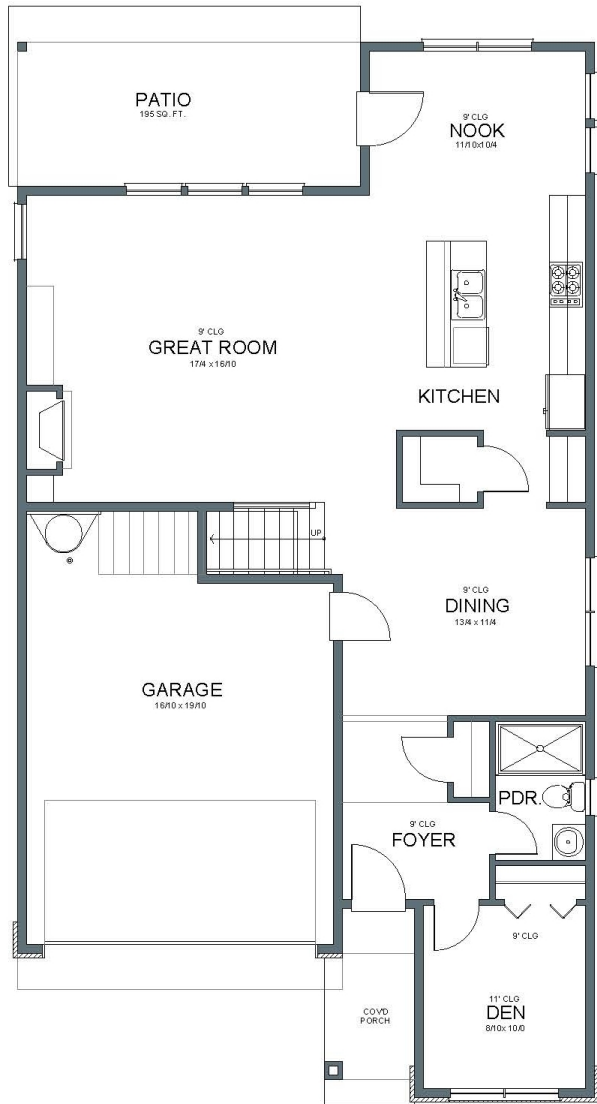

2,518 SF   4 BEDROOMS   DINING, PATIO   2.5 BATHS   2-CAR GARAGE   ENGLISH ELEVATION

503.716.8412

[arborhomes.com](http://arborhomes.com)

MAIN FLOOR PLAN

UPPER FLOOR PLAN

2,518 SF   4 BEDROOMS   DINING, PATIO   2.5 BATHS   2-CAR GARAGE   FRENCH ELEVATION

503.716.8412

[arborhomes.com](http://arborhomes.com)

MAIN FLOOR PLAN

UPPER FLOOR PLAN

2,518 SF   4 BEDROOMS   DINING, PATIO   2.5 BATHS   2-CAR GARAGE   PRAIRIE ELEVATION

503.716.8412

[arborhomes.com](http://arborhomes.com)

MAIN FLOOR PLAN

UPPER FLOOR PLAN