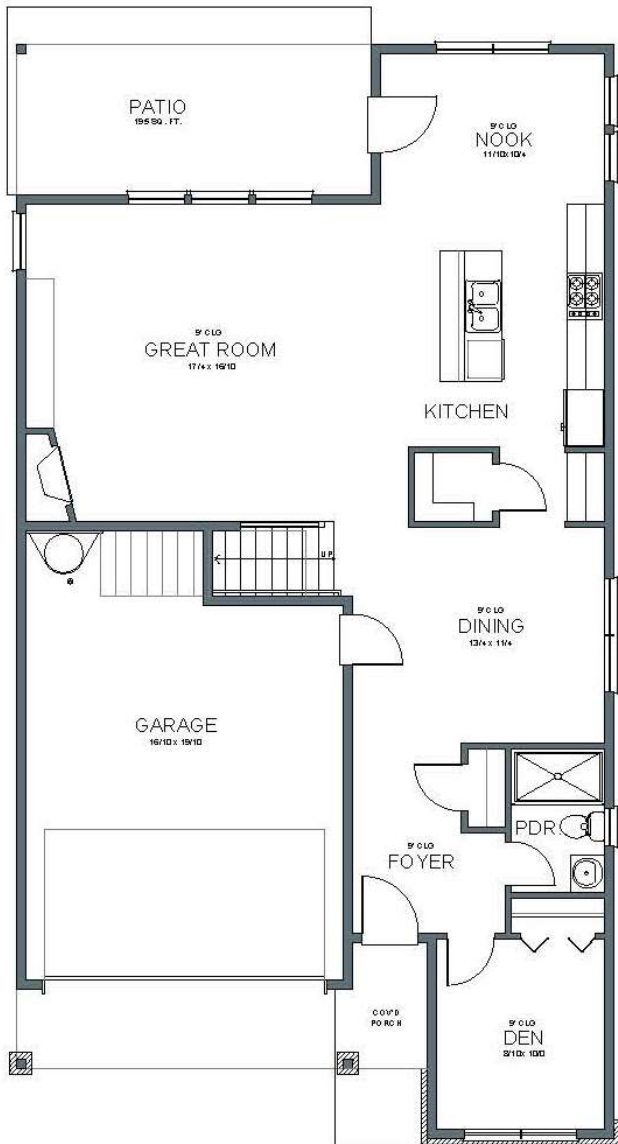

MAIN FLOOR PLAN

UPPER FLOOR PLAN

2,618 SF 4 BEDROOMS DEN 3 BATHS 2-CAR GARAGE FRENCH ELEVATION

503.716.8412

arborhomes.com

MAIN FLOOR PLAN

UPPER FLOOR PLAN

2,618 SF 4 BEDROOMS DEN, 3 BATHS 2-CAR GARAGE PRAIRIE ELEVATION