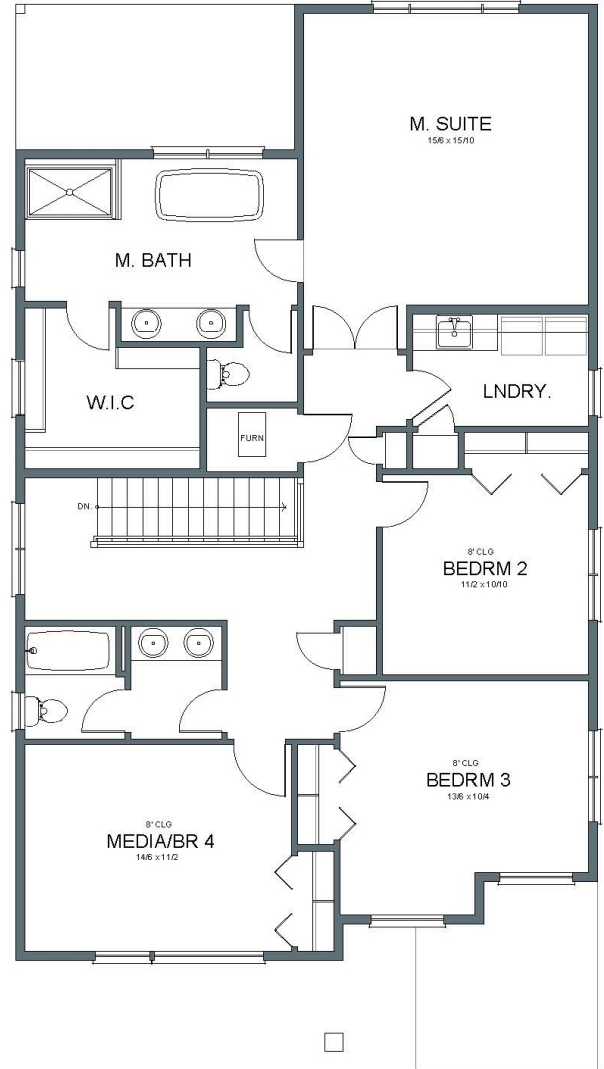

UPPER FLOOR PLAN