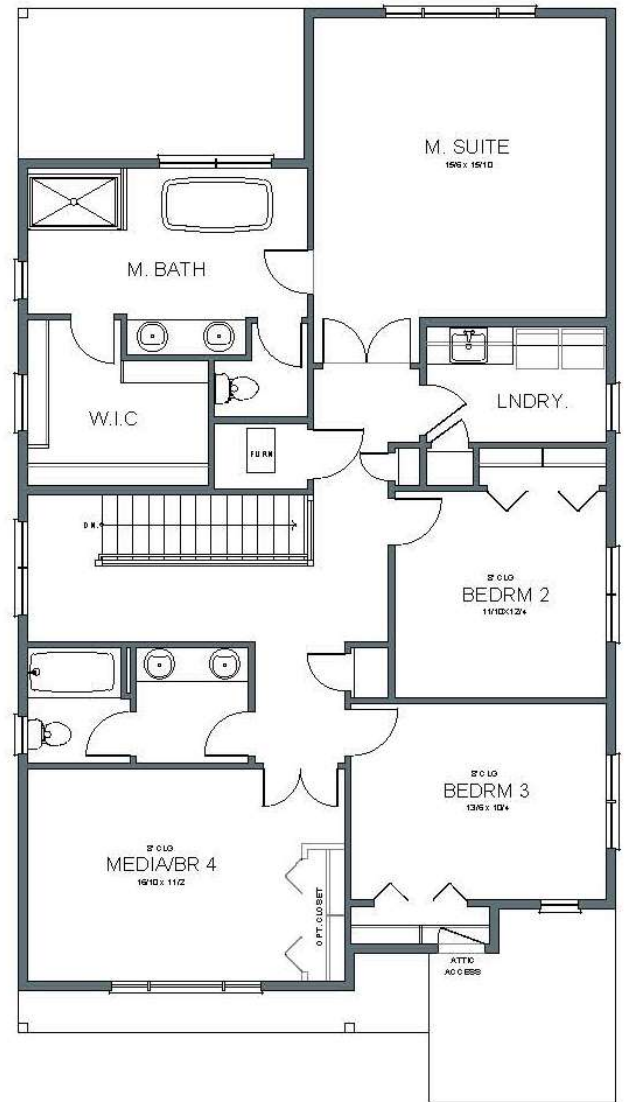

2,618 SF

4 BEDROOMS

DEN

3 BATHS

2-CAR GARAGE

ENGLISH ELEVATION

503.716.8412

arborhomes.com

MAIN FLOOR PLAN

UPPER FLOOR PLAN

2,618 SF 4 BEDROOMS DEN 3 BATHS 2-CAR GARAGE FRENCH ELEVATION

503.716.8412

arborhomes.com

MAIN FLOOR PLAN

UPPER FLOOR PLAN

2,618 SF 4 BEDROOMS DEN, 3 BATHS 2-CAR GARAGE PRAIRIE ELEVATION