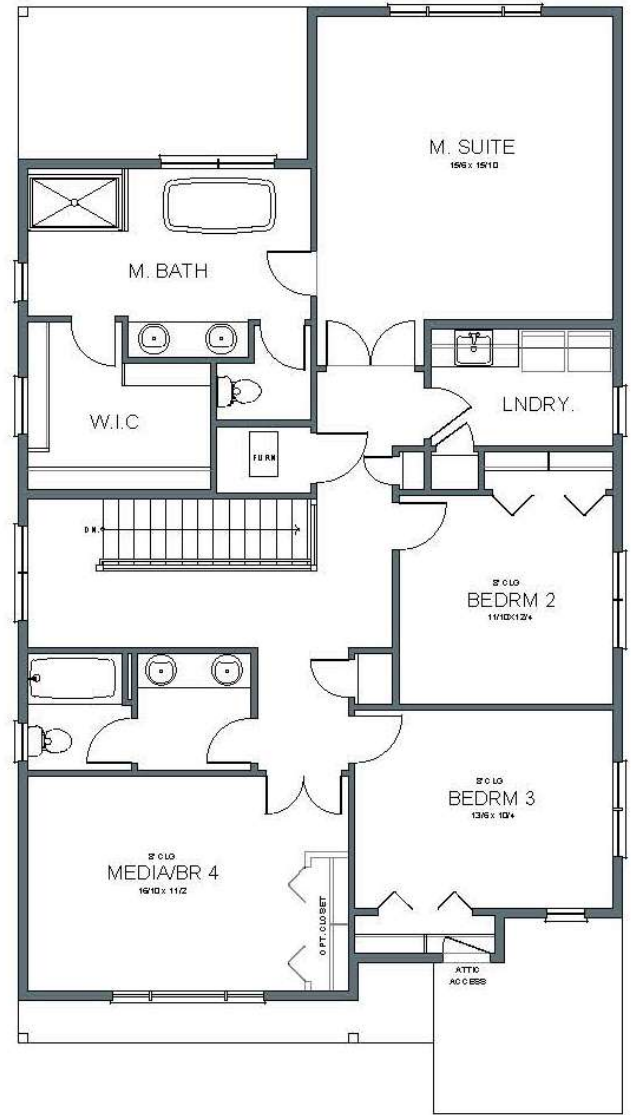

2,618 SF

4 BEDROOMS

DEN

3 BATHS

2-CAR GARAGE

ENGLISH ELEVATION

503.716.8412

arborhomes.com

MAIN FLOOR PLAN

UPPER FLOOR PLAN

2,618 SF 4 BEDROOMS DEN 3 BATHS 2-CAR GARAGE FRENCH ELEVATION

503.716.8412

arborhomes.com

MAIN FLOOR PLAN

UPPER FLOOR PLAN

2,618 SF 4 BEDROOMS DEN, 3 BATHS 2-CAR GARAGE PRAIRIE ELEVATION