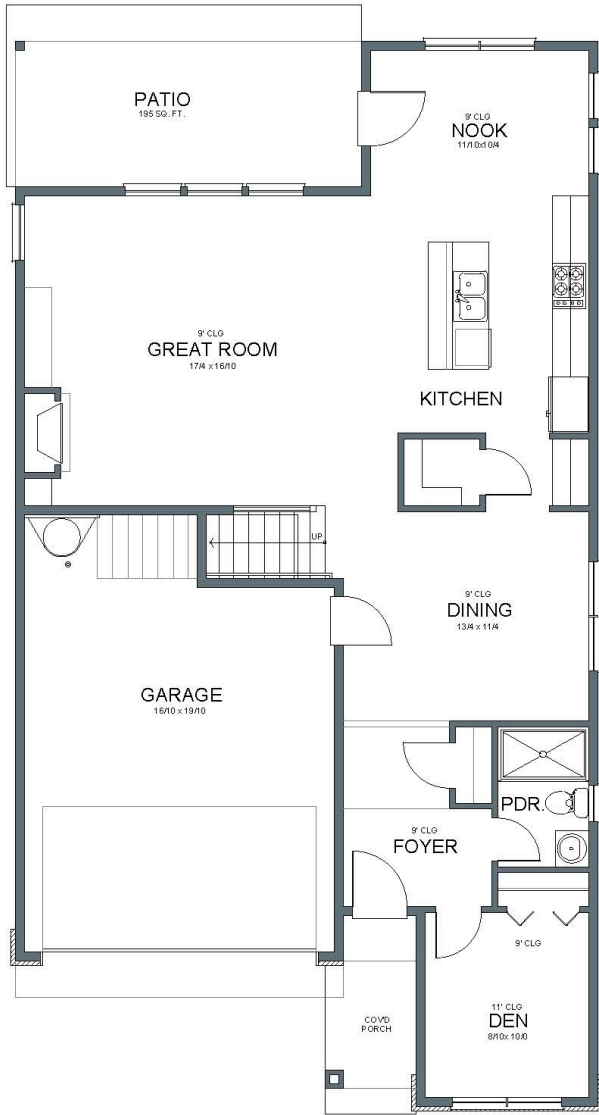

MAIN FLOOR PLAN