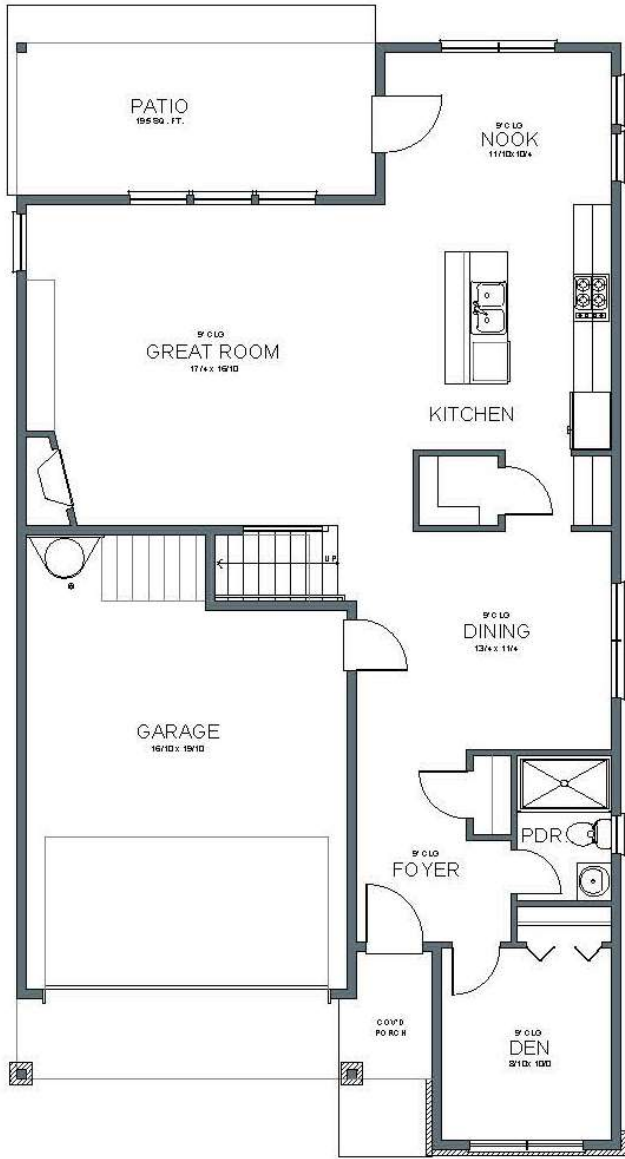

2,618 SF

4 BEDROOMS

DEN

3 BATHS

2-CAR GARAGE

ENGLISH ELEVATION

503.716.8412

arborhomes.com

MAIN FLOOR PLAN

UPPER FLOOR PLAN

2,618 SF 4 BEDROOMS DEN 3 BATHS 2-CAR GARAGE FRENCH ELEVATION

503.716.8412

arborhomes.com

MAIN FLOOR PLAN

UPPER FLOOR PLAN

2,618 SF 4 BEDROOMS DEN, 3 BATHS 2-CAR GARAGE PRAIRIE ELEVATION