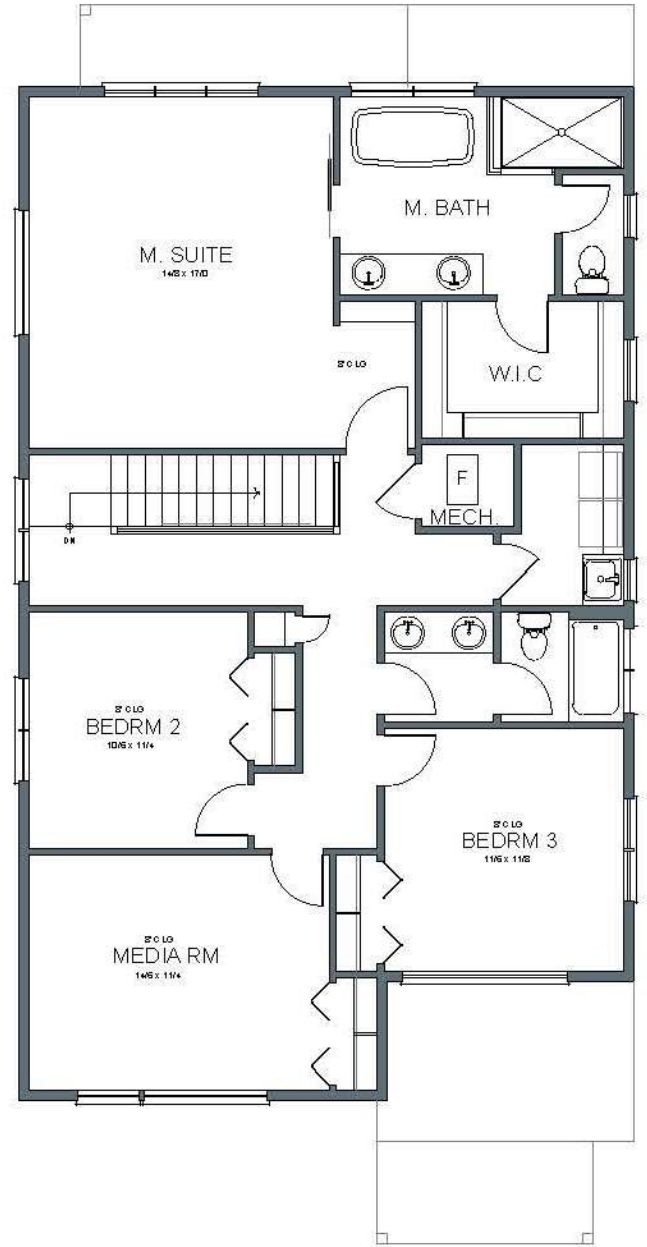

# Mapleton Prairie

2,518 SQFT

# SOUTH COOPER MOUNTAIN HEIGHTS #187

17338 SW Condor Lane Beaverton, OR 97007

MAIN FLOOR PLAN

UPPER FLOOR PLAN

**arborhomes.com** 735 SW 158th Avenue, Suite 130 · Beaverton, OR 97006

Arbor Homes reserves the right to change elevations, specification, materials and pricing without prior notice. Variations within the floor plans and elevations may exist. Square footages are approximate and may vary. All floor plans and elevations are artist's conceptions. Revised date 090719