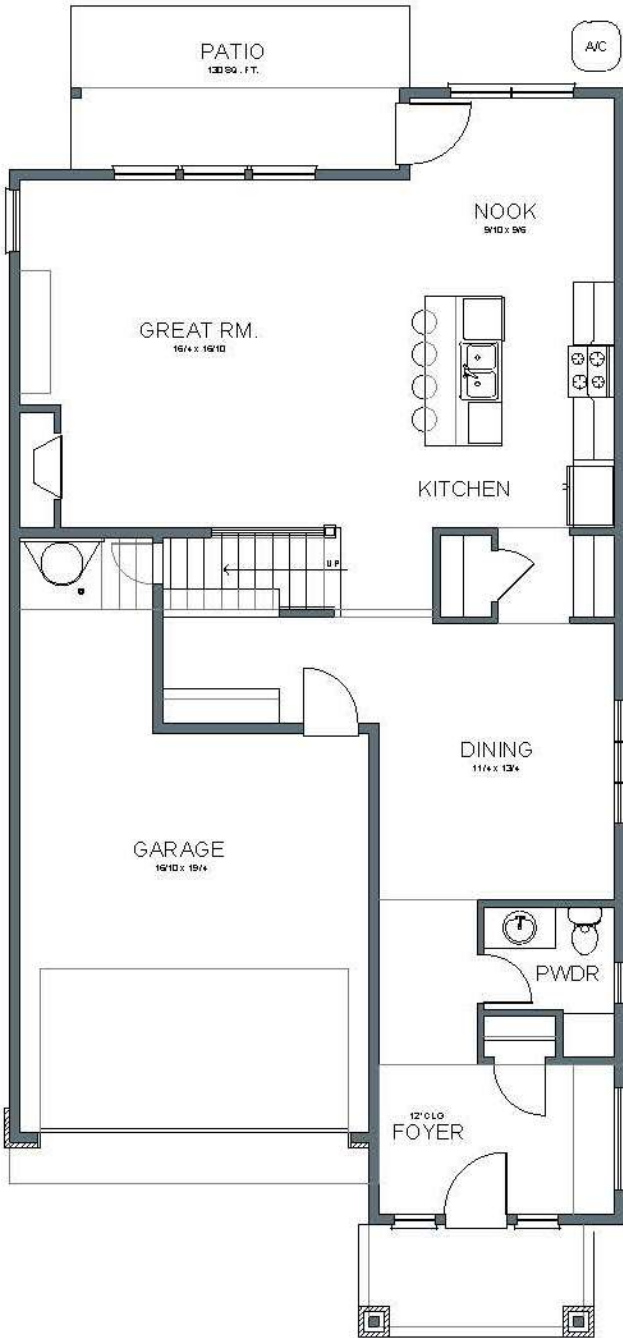

# Mapleton Prairie

2,518 SQFT

# SOUTH COOPER MOUNTAIN HEIGHTS #187

17338 SW Condor Lane Beaverton, OR 97007

MAIN FLOOR PLAN

UPPER FLOOR PLAN

**arborhomes.com** 735 SW 158th Avenue, Suite 130 · Beaverton, OR 97006

Arbor Homes reserves the right to change elevations, specification, materials and pricing without prior notice. Variations within the floor plans and elevations may exist. Square footages are approximate and may vary. All floor plans and elevations are artist's conceptions. Revised date 090719