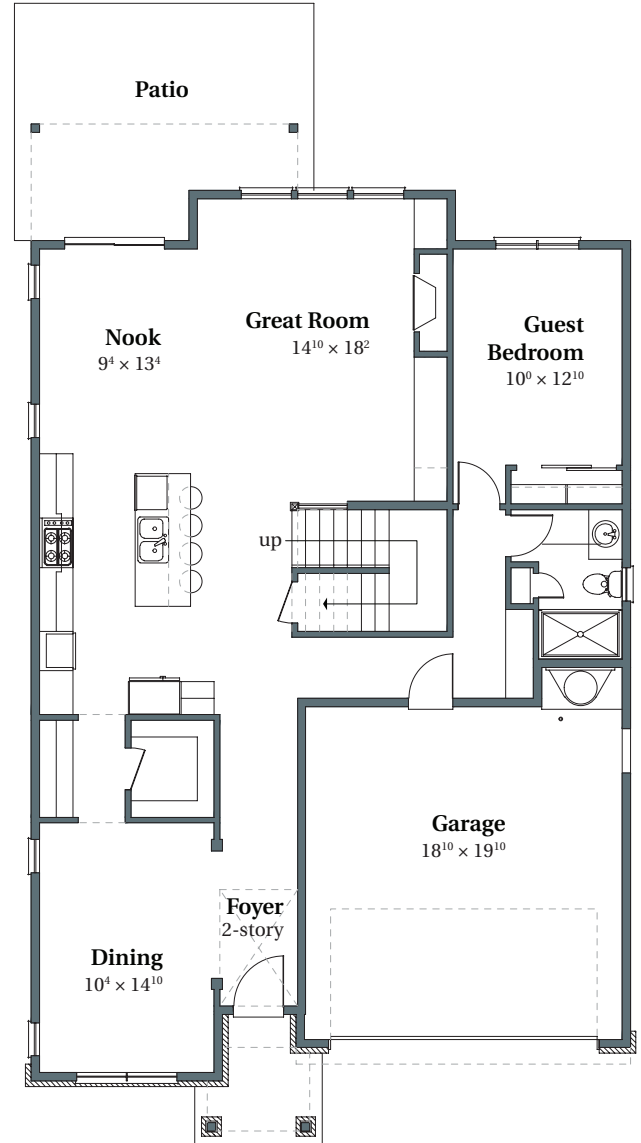

Wheaton French

3,186 SQFT

THOMPSON WOODS #30

4229 NW Ashbrook Drive

Portland, OR 97229

UPPER

MAIN

503.716.8412