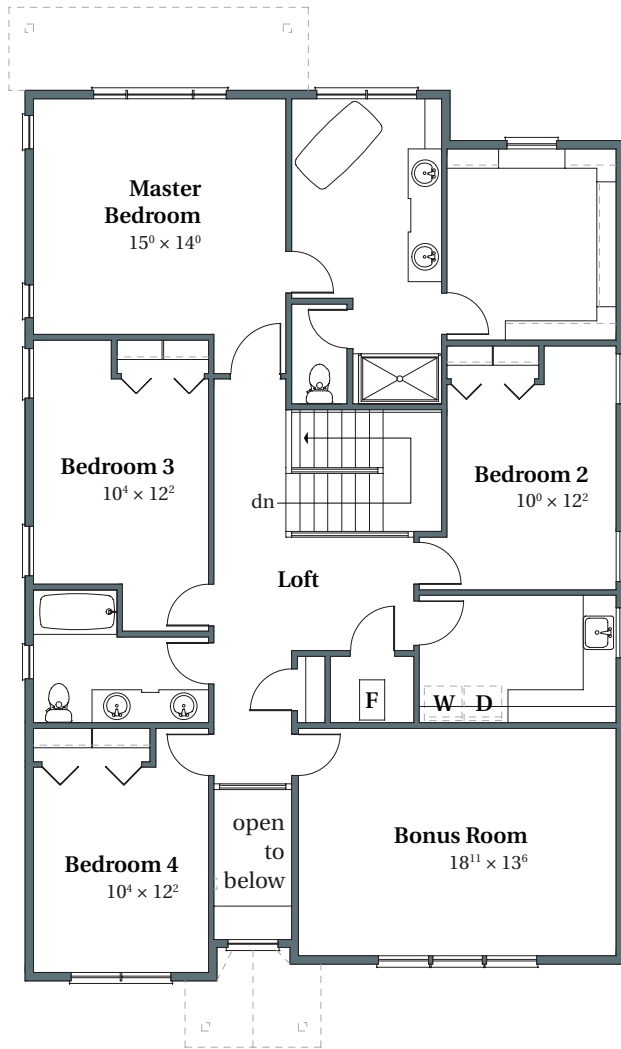

Wheaton French

3,186 SQFT

THOMPSON WOODS #30

4229 NW Ashbrook Drive

Portland, OR 97229

UPPER

MAIN

503.716.8412