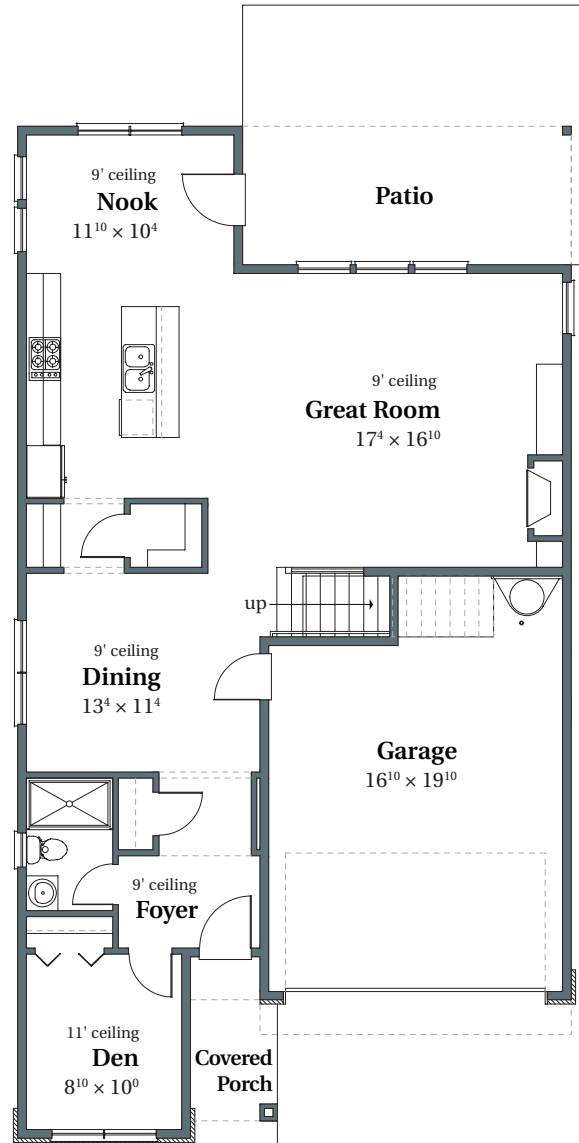

# Huntington Prairie

2,618 SQFT

THOMPSON WOODS #52

4332 NW Ashbrook Drive

Portland, OR 97229

UPPER

MAIN

[arborhomes.com](http://arborhomes.com) 735 SW 158th Avenue, Suite 130 · Beaverton, OR 97006