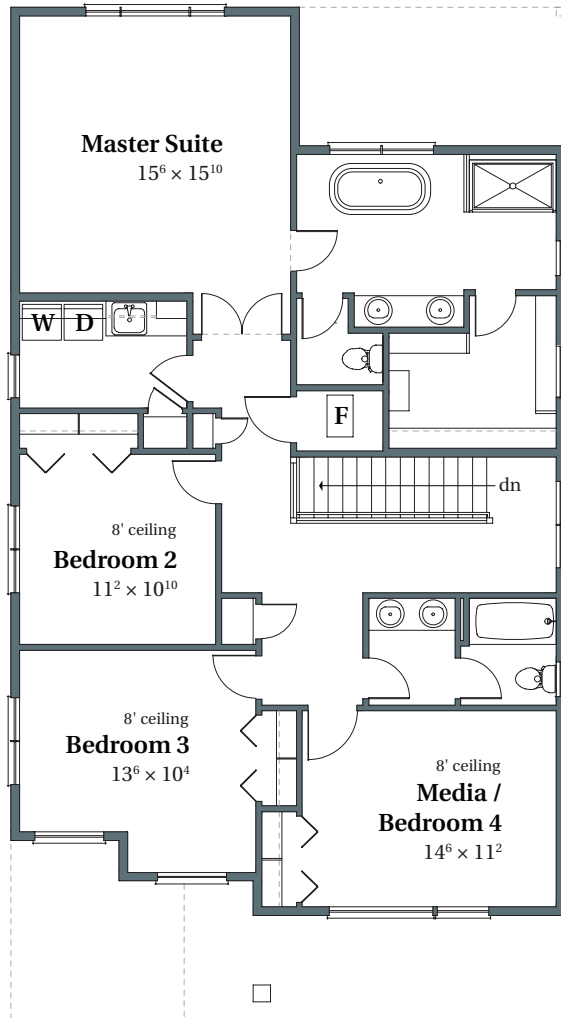

# Huntington Prairie

2,618 SQFT

THOMPSON WOODS #52

4332 NW Ashbrook Drive

Portland, OR 97229

UPPER

MAIN

[arborhomes.com](http://arborhomes.com) 735 SW 158th Avenue, Suite 130 · Beaverton, OR 97006

Arbor Homes reserves the right to change elevations, specification, materials and pricing without prior notice. Variations within the floor plans and elevations may exist. Square footages are approximate and may vary. All floor plans and elevations are artist's conceptions. Revised date 10/23/18