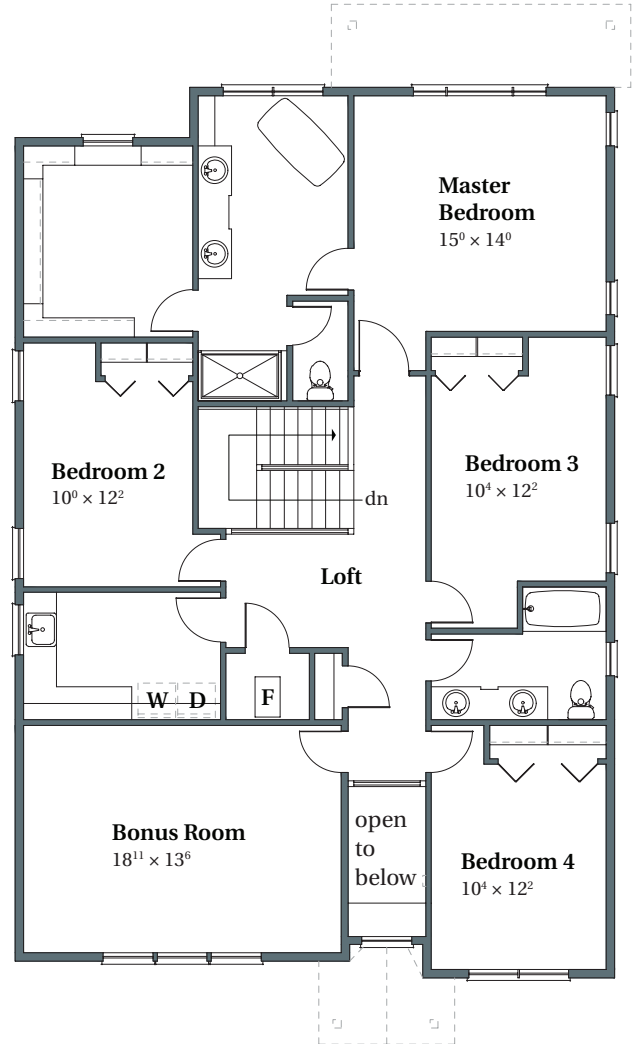

# Wheaton French

3,186 SQFT

THOMPSON WOODS #75

12272 NW Glenover Lane

Portland, OR 97229

MAIN

UPPER

503.716.8412