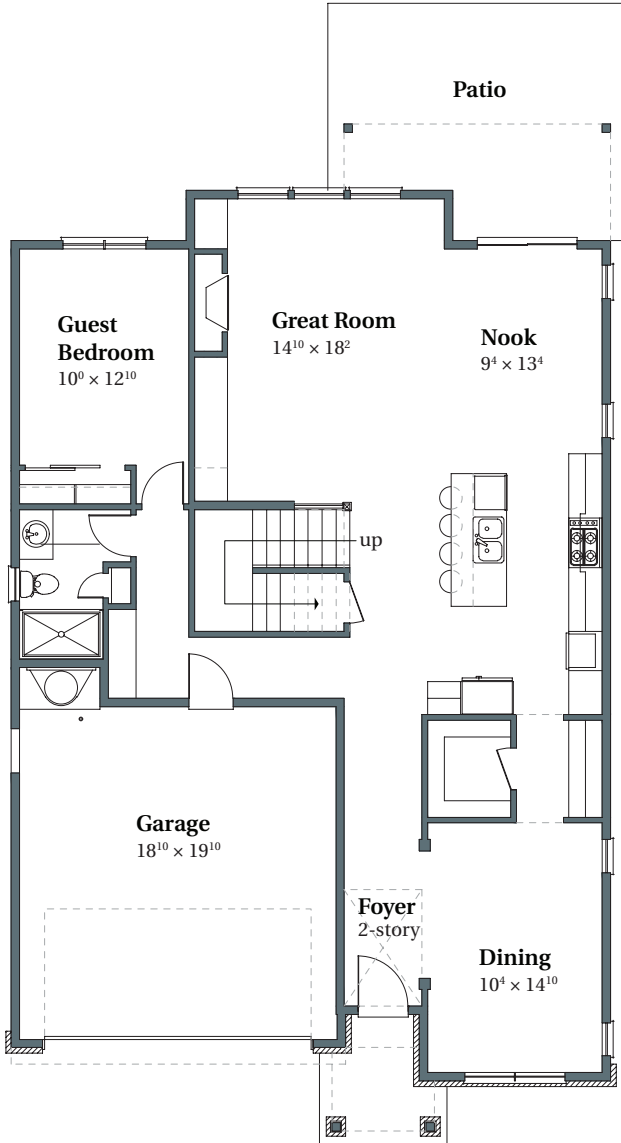

# Wheaton French

3,186 SQFT

THOMPSON WOODS #75

12272 NW Glenover Lane

Portland, OR 97229

MAIN

UPPER

503.716.8412