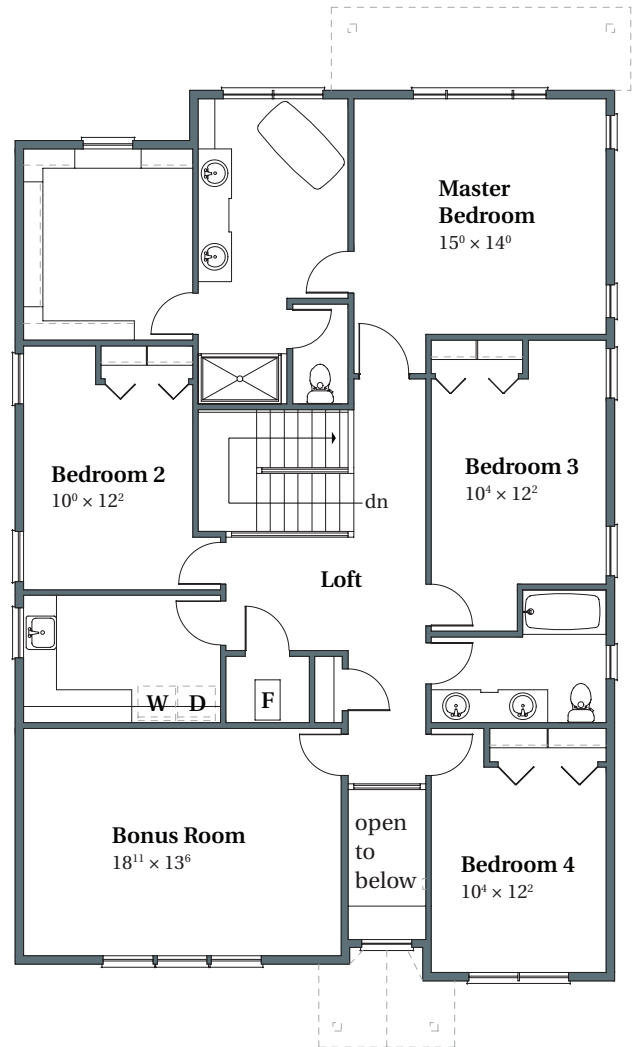

Wheaton French

3,186 SQFT

THOMPSON WOODS #74

12272 NW Glenover Lane

Portland, OR 97229

MAIN

UPPER

503.716.8412