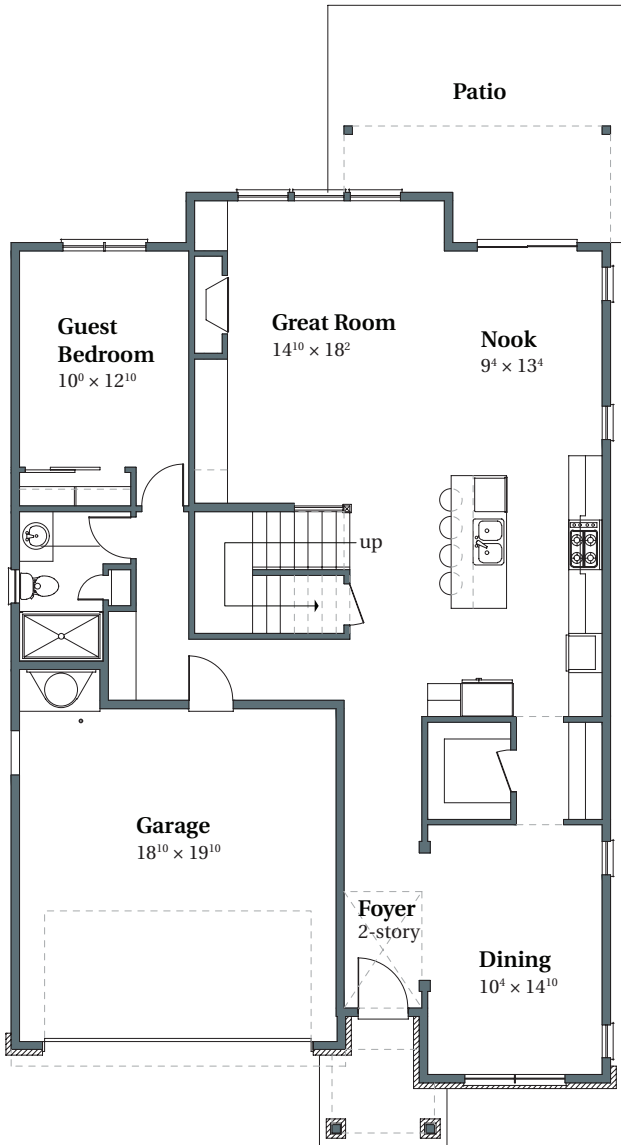

Wheaton French

3,186 SQFT

THOMPSON WOODS #74

12272 NW Glenover Lane

Portland, OR 97229

MAIN

UPPER

503.716.8412