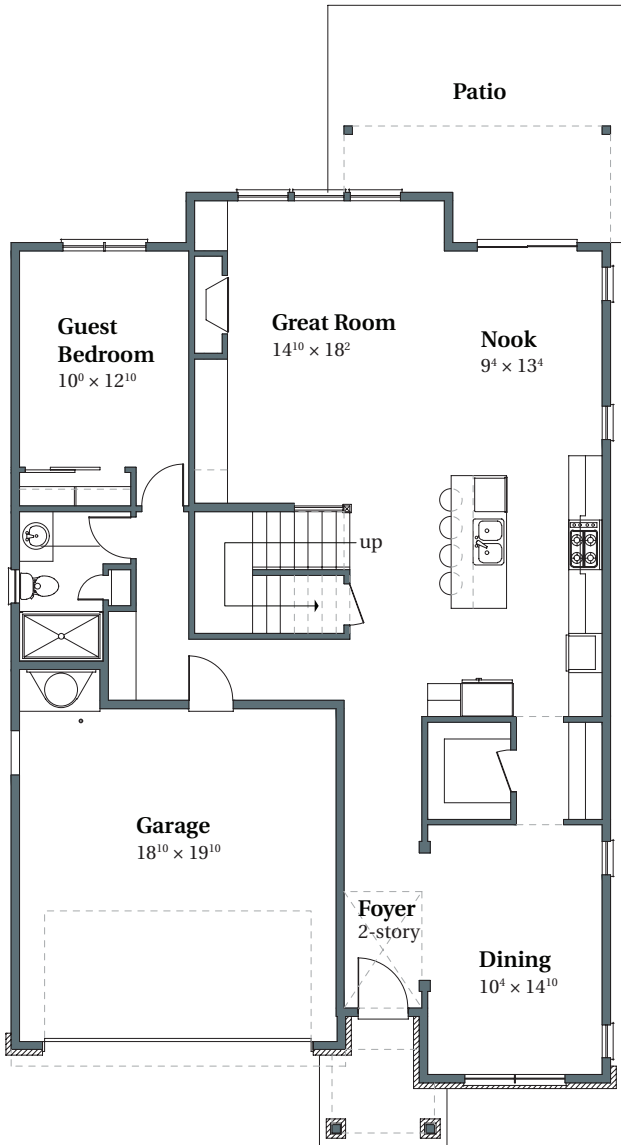

Wheaton English

3,186 SQFT

THOMPSON WOODS #74

12296 NW Glenover Lane

Portland, OR 97229

MAIN

UPPER

503.716.8412