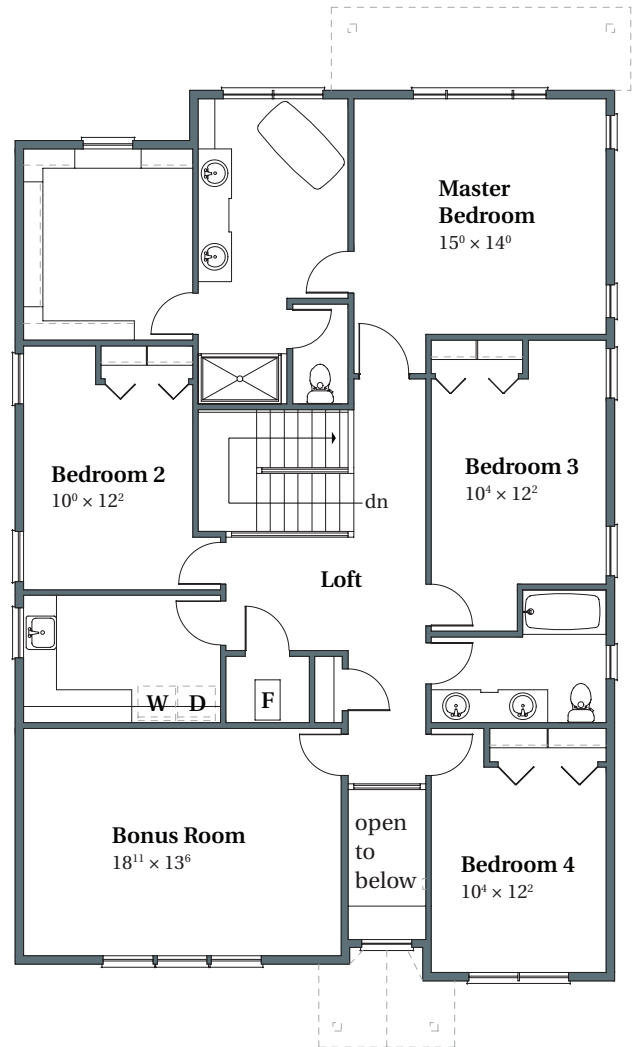

Wheaton English

3,186 SQFT

THOMPSON WOODS #74

12296 NW Glenover Lane

Portland, OR 97229

MAIN

UPPER

503.716.8412