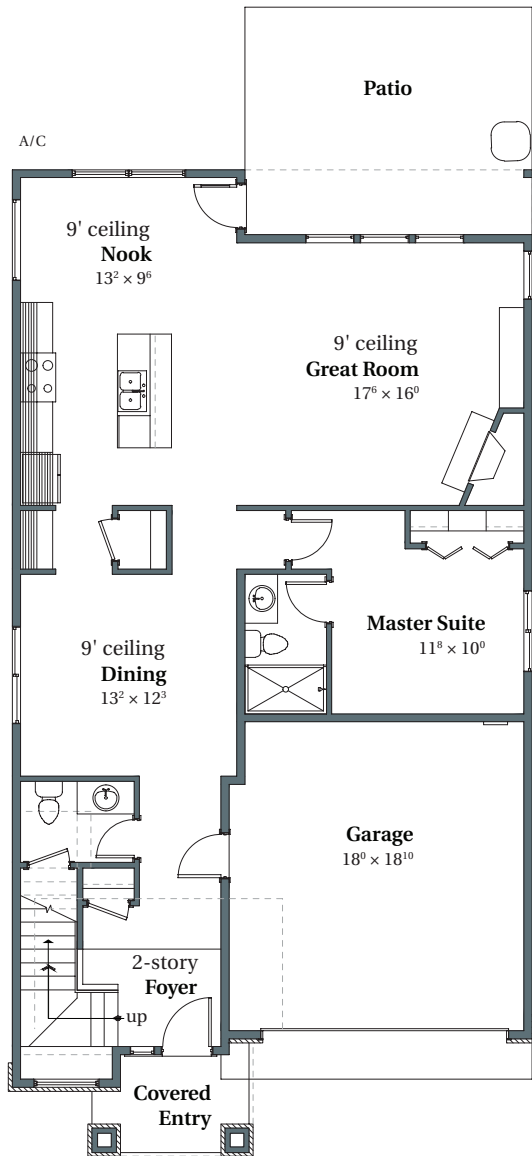

Wellington French

2,919 SQFT

THOMPSON WOODS #53

4316 NW Ashbrook Drive

Portland, OR 97229

MAIN

UPPER

arborhomes.com 735 SW 158th Avenue, Suite 130 · Beaverton, OR 97006