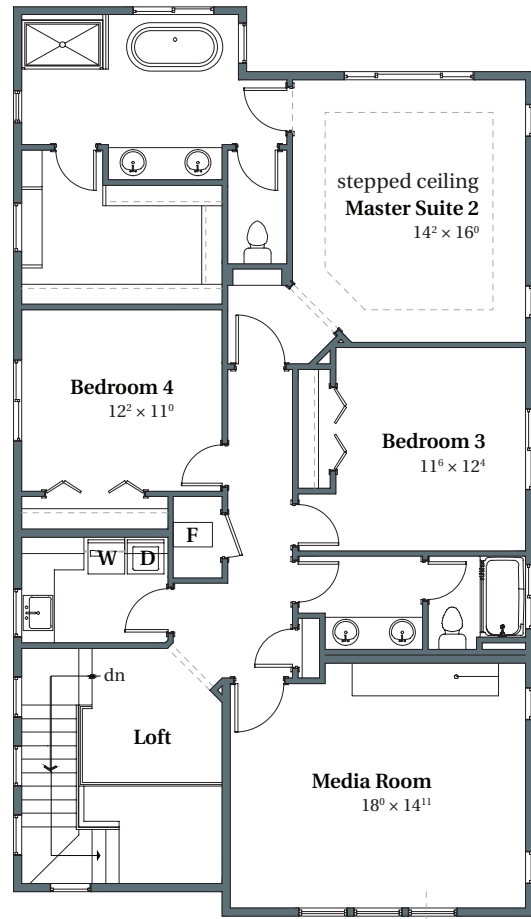

Wellington French

2,919 SQFT

THOMPSON WOODS #53

4316 NW Ashbrook Drive

Portland, OR 97229

MAIN

UPPER

arborhomes.com 735 SW 158th Avenue, Suite 130 · Beaverton, OR 97006