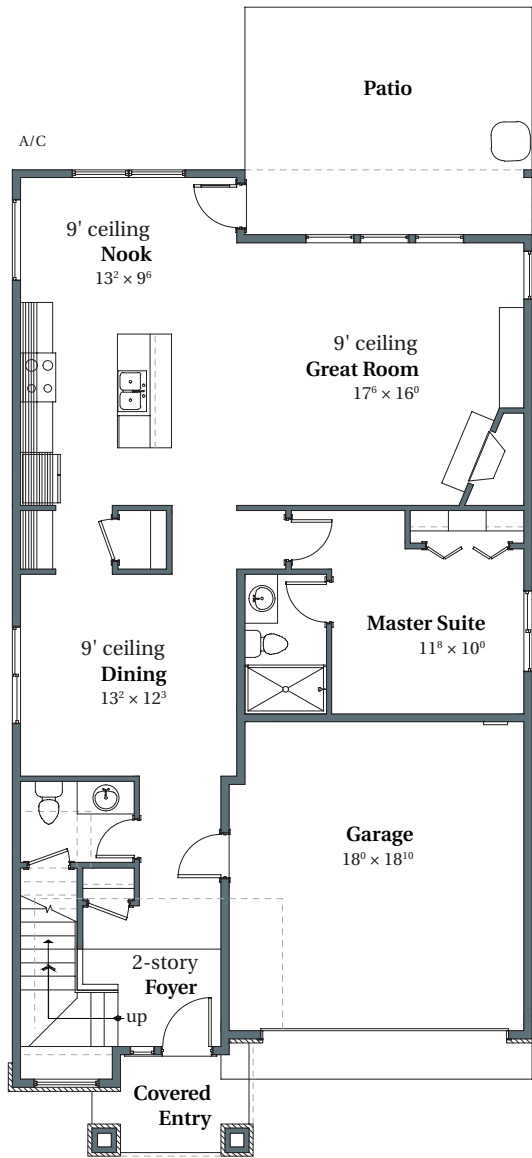

Wellington English

2,919 SQFT

THOMPSON WOODS #51

4348 NW Ashbrook Drive

Portland, OR 97229

MAIN

UPPER

arborhomes.com 735 SW 158th Avenue, Suite 130 · Beaverton, OR 97006