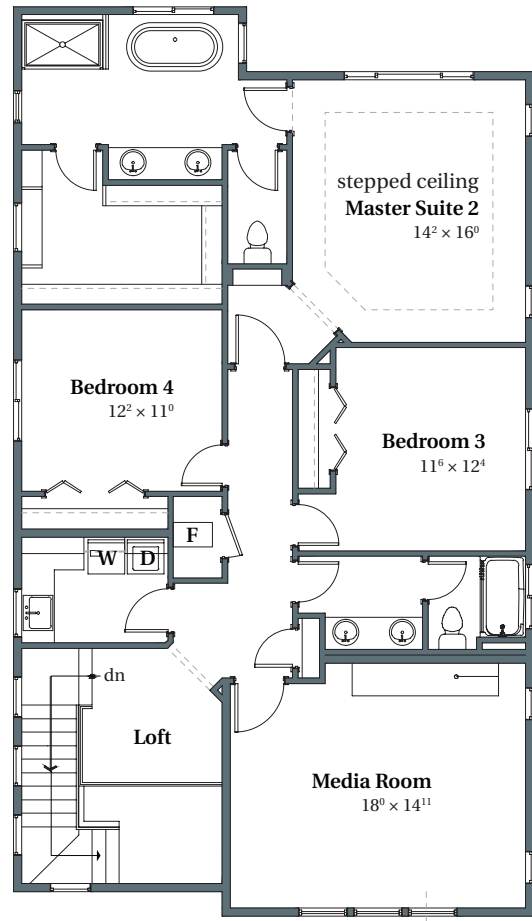

Wellington English

2,919 SQFT

THOMPSON WOODS #51

4348 NW Ashbrook Drive

Portland, OR 97229

MAIN

UPPER

arborhomes.com 735 SW 158th Avenue, Suite 130 · Beaverton, OR 97006