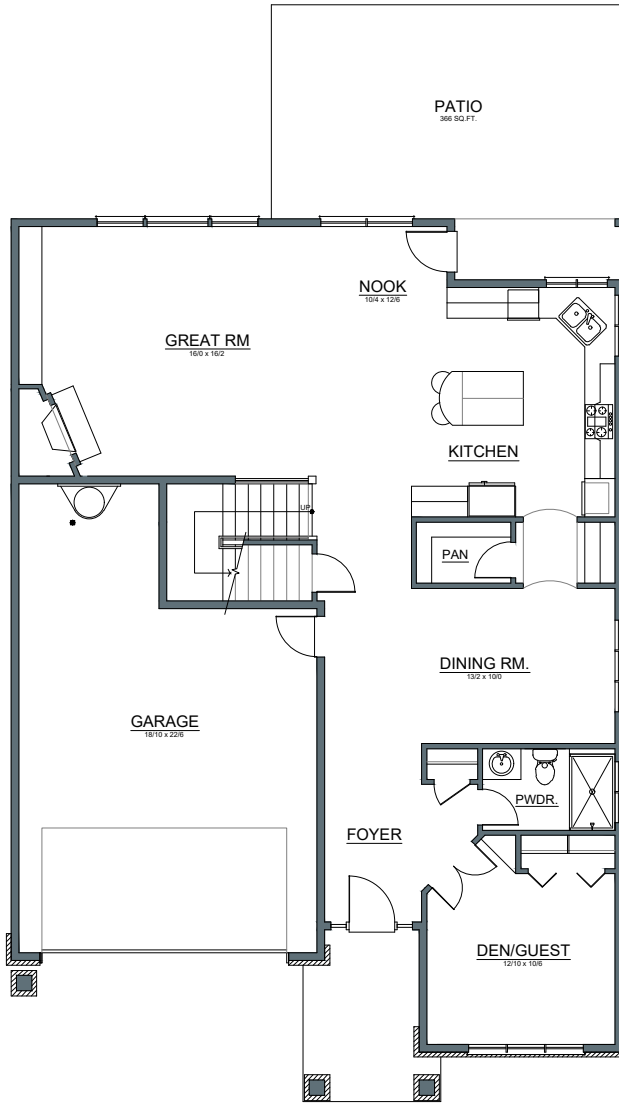

# Laughton French

3,297 SF

THOMPSON WOODS #40

4391 NW Ashbrook Drive

Portland, OR 97229

MAIN

UPPER

**arborhomes.com** 735 SW 158th Avenue, Suite 130 · Beaverton, OR 97006

Arbor Homes reserves the right to change elevations, specification, materials and pricing without prior notice. Variations within the floor plans and elevations may exist. Square footages are approximate and may vary. All floor plans and elevations are artist's conceptions. Revised date 10/09/2018.