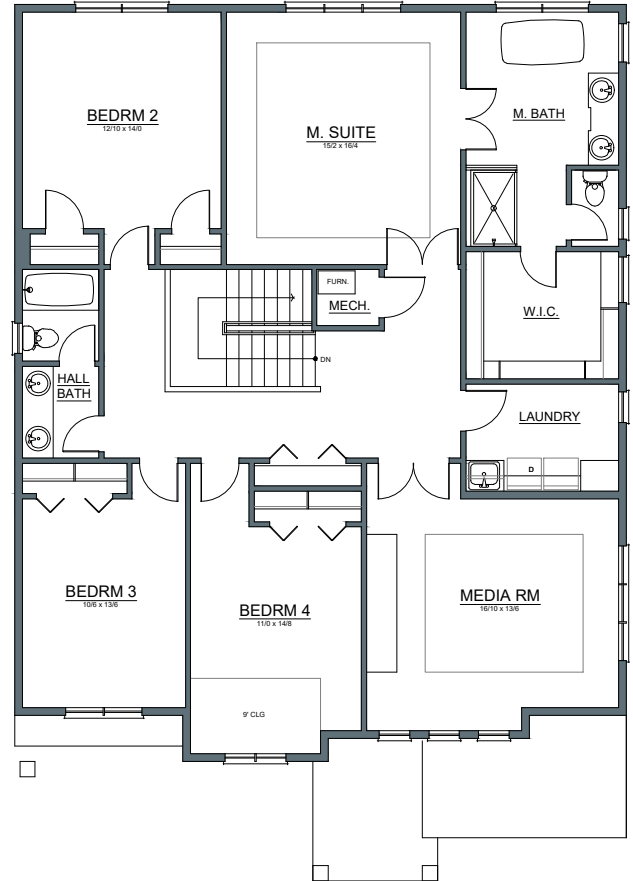

# Laughton French

3,297 SF

THOMPSON WOODS #40

4391 NW Ashbrook Drive

Portland, OR 97229

MAIN

UPPER

**arborhomes.com** 735 SW 158th Avenue, Suite 130 · Beaverton, OR 97006

Arbor Homes reserves the right to change elevations, specification, materials and pricing without prior notice. Variations within the floor plans and elevations may exist. Square footages are approximate and may vary. All floor plans and elevations are artist's conceptions. Revised date 10/09/2018.