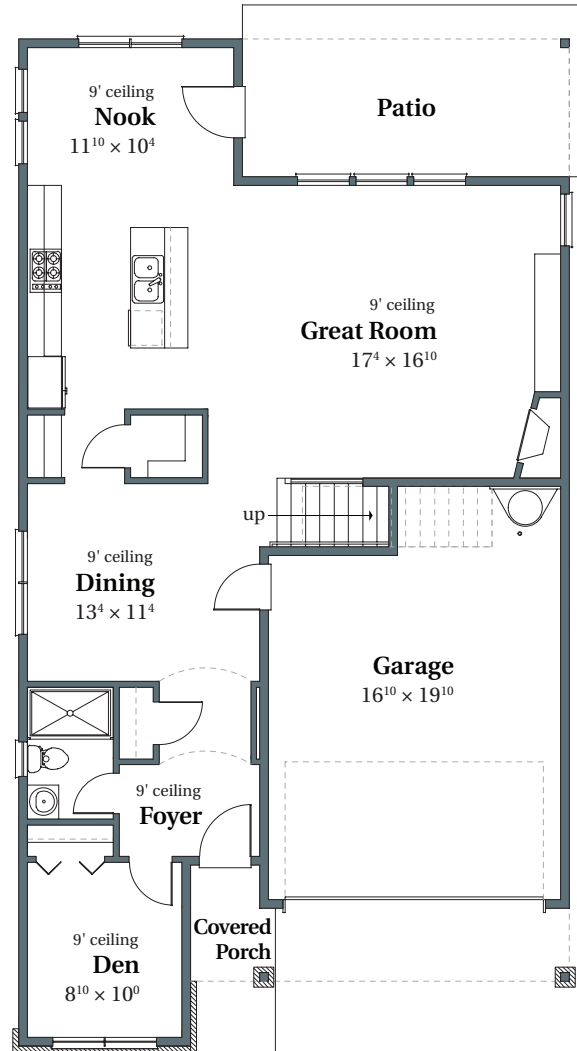

Huntington English

2,618 SQFT

THOMPSON WOODS #54

4300 NW Ashbrook Drive

Portland, OR 97229

UPPER

MAIN

arborhomes.com 735 SW 158th Avenue, Suite 130 · Beaverton, OR 97006