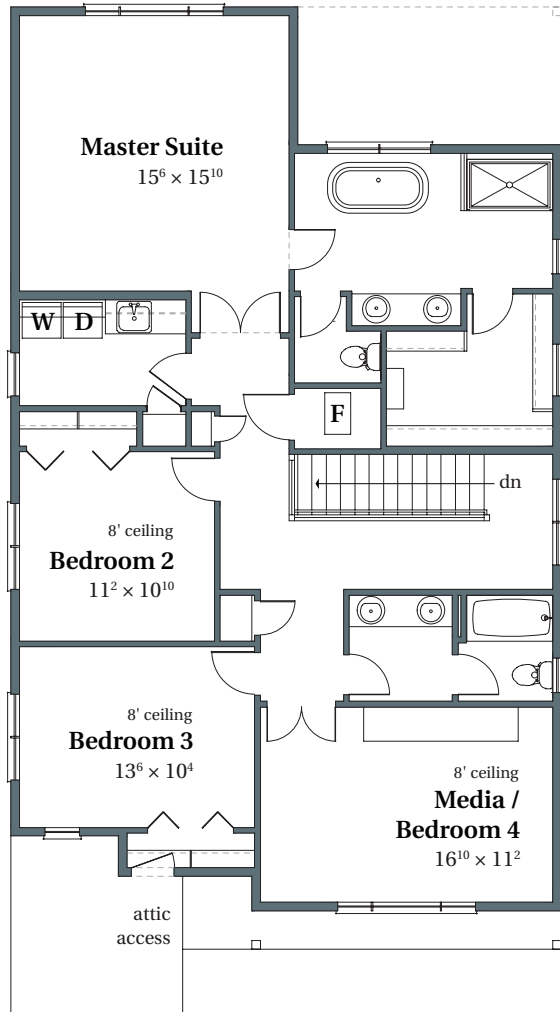

Huntington English

2,618 SQFT

THOMPSON WOODS #54

4300 NW Ashbrook Drive

Portland, OR 97229

UPPER

MAIN

arborhomes.com 735 SW 158th Avenue, Suite 130 · Beaverton, OR 97006

Arbor Homes reserves the right to change elevations, specification, materials and pricing without prior notice. Variations within the floor plans and elevations may exist. Square footages are approximate and may vary. All floor plans and elevations are artist's conceptions. Revised date 10/23/2018.