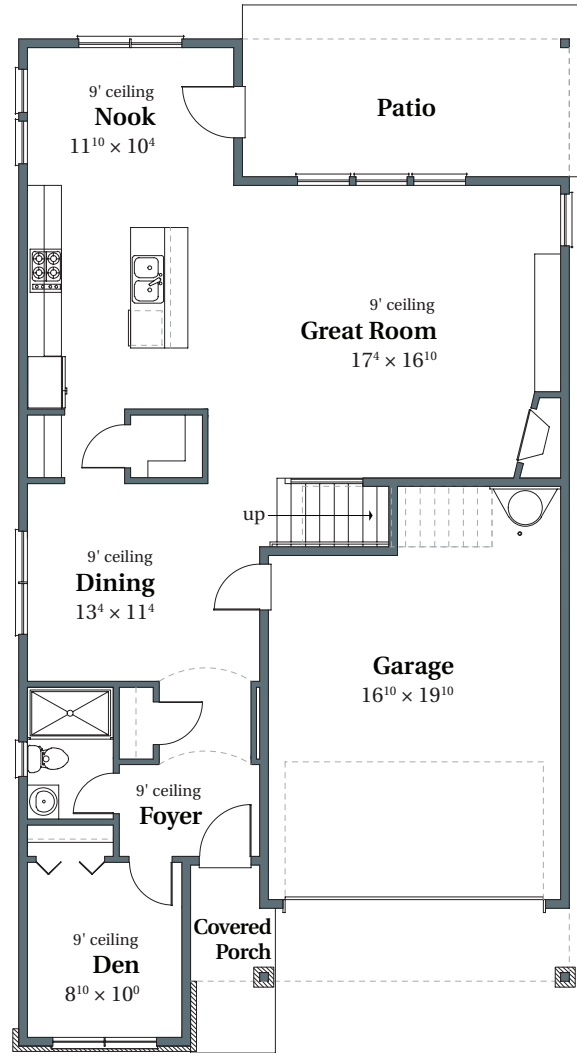

Huntington English

2,618 SQFT

THOMPSON WOODS #44

12449 NW Fernleaf Drive

Portland, OR 97229

UPPER

MAIN

arborhomes.com 735 SW 158th Avenue, Suite 130 · Beaverton, OR 97006