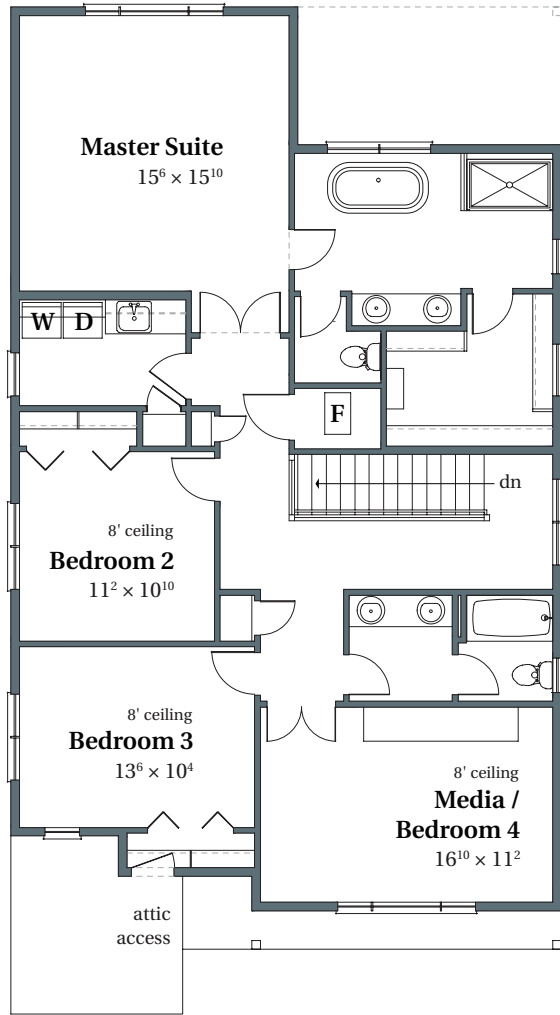

Huntington English

2,618 SQFT

THOMPSON WOODS #44

12449 NW Fernleaf Drive

Portland, OR 97229

UPPER

MAIN

arborhomes.com 735 SW 158th Avenue, Suite 130 · Beaverton, OR 97006

Arbor Homes reserves the right to change elevations, specification, materials and pricing without prior notice. Variations within the floor plans and elevations may exist. Square footages are approximate and may vary. All floor plans and elevations are artist's conceptions. Revised date 10/23/2018.