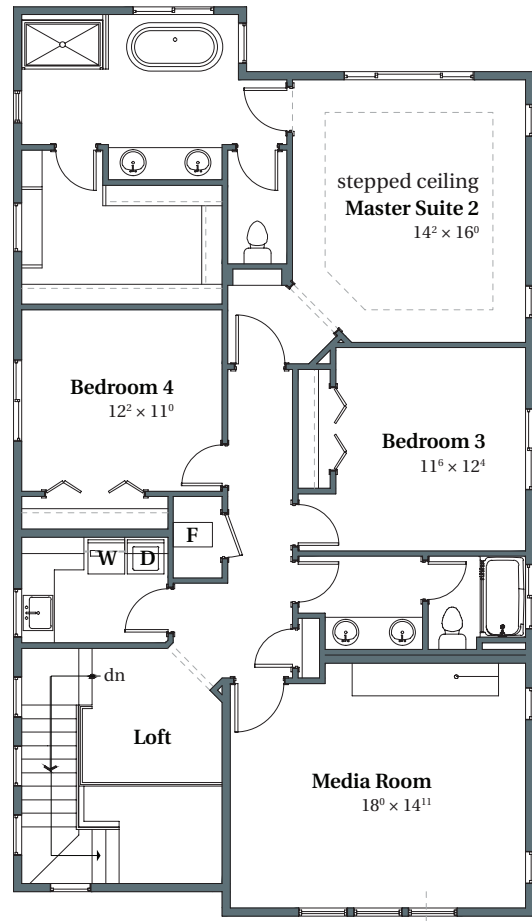

Wellington French

2,908 SQFT

THOMPSON WOODS #38

4359 NW Ashbrook Drive

Portland, OR 97229

MAIN

UPPER

arborhomes.com 735 SW 158th Avenue, Suite 130 · Beaverton, OR 97006