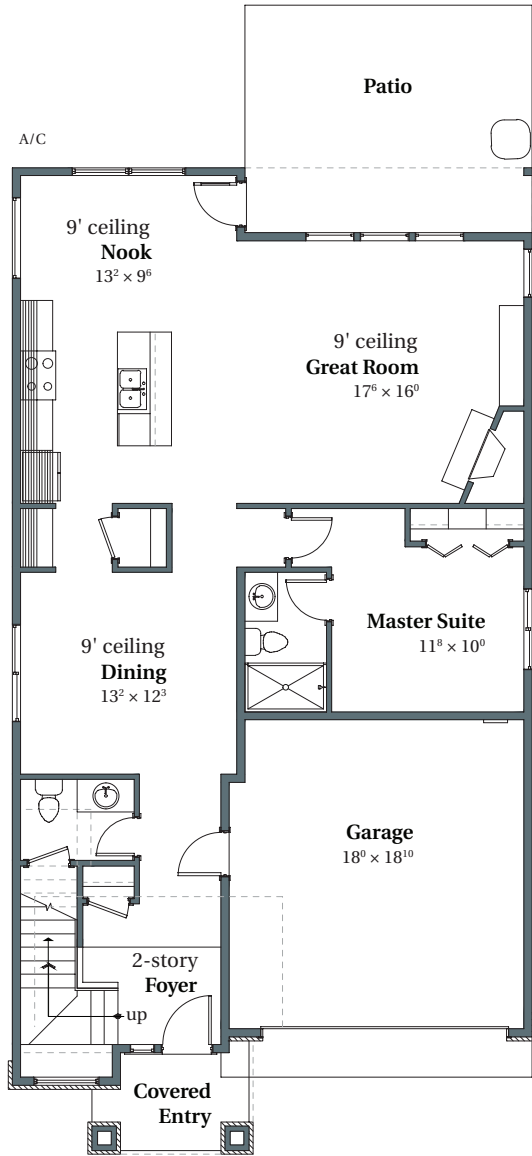

Wellington French

2,908 SQFT

THOMPSON WOODS #38

4359 NW Ashbrook Drive

Portland, OR 97229

MAIN

UPPER

arborhomes.com 735 SW 158th Avenue, Suite 130 · Beaverton, OR 97006

Arbor Homes reserves the right to change elevations, specification, materials and pricing without prior notice. Variations within the floor plans and elevations may exist. Square footages are approximate and may vary. All floor plans and elevations are artist's conceptions. Revised date 09/11/2018.