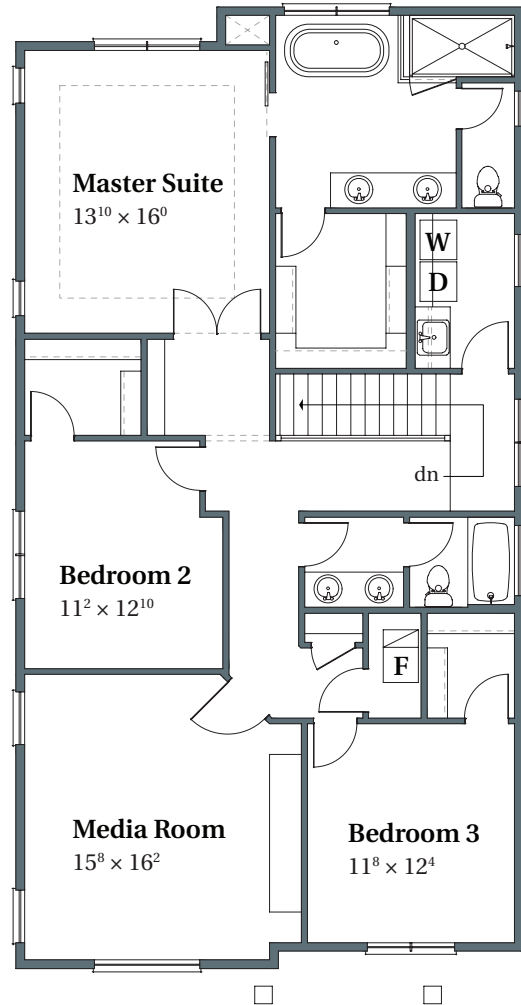

Norton French

2,637 SQFT

THOMPSON WOODS #78

11959 NW Hibbard Drive

Portland, OR 97229

MAIN

UPPER

arborhomes.com 735 SW 158th Avenue, Suite 130 · Beaverton, OR 97006