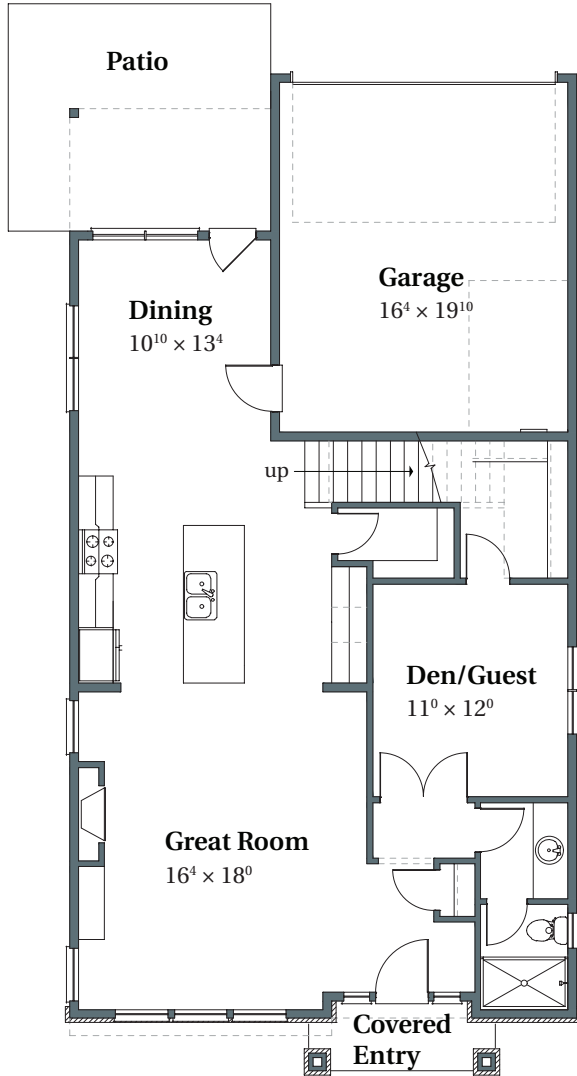

Norton French

2,637 SQFT

THOMPSON WOODS #78

11959 NW Hibbard Drive

Portland, OR 97229

MAIN

UPPER

arborhomes.com 735 SW 158th Avenue, Suite 130 · Beaverton, OR 97006