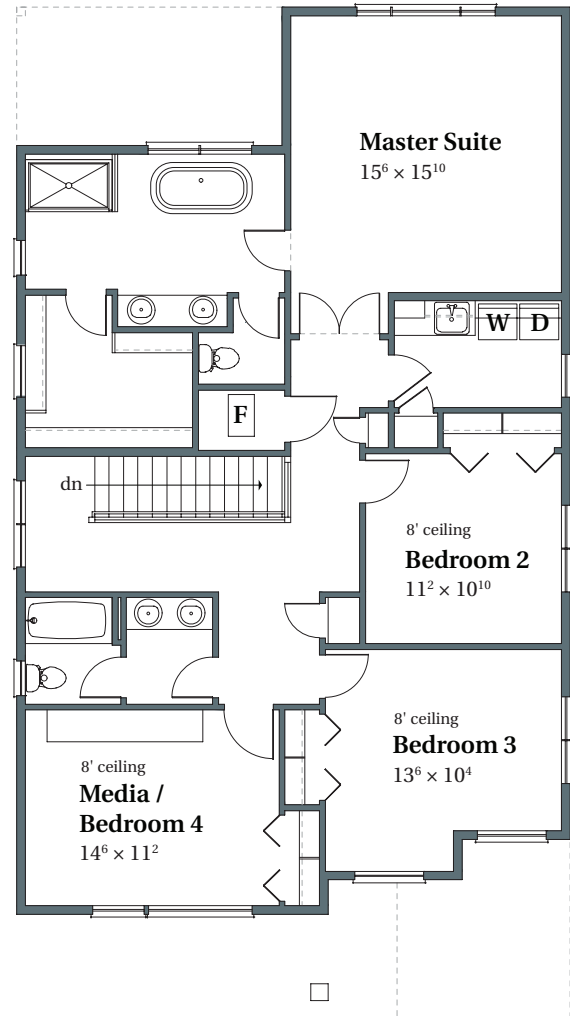

# Huntington Prairie

2,618 SQFT

THOMPSON WOODS #66

4281 NW Woodgate Avenue

Portland, OR 97229

MAIN

UPPER

**arborhomes.com** 735 SW 158th Avenue, Suite 130 · Beaverton, OR 97006

Arbor Homes reserves the right to change elevations, specification, materials and pricing without prior notice. Variations within the floor plans and elevations may exist. Square footages are approximate and may vary. All floor plans and elevations are artist's conceptions. Revised date 8/7/2018.