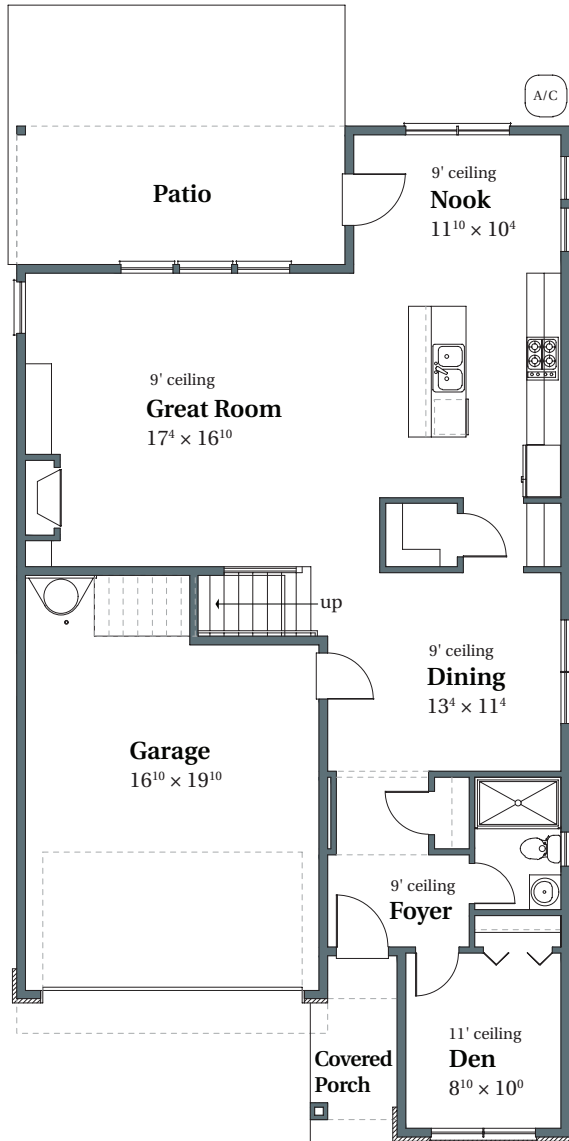

# Huntington Prairie

2,618 SQFT

THOMPSON WOODS #66

4281 NW Woodgate Avenue

Portland, OR 97229

MAIN

UPPER

**arborhomes.com** 735 SW 158th Avenue, Suite 130 · Beaverton, OR 97006