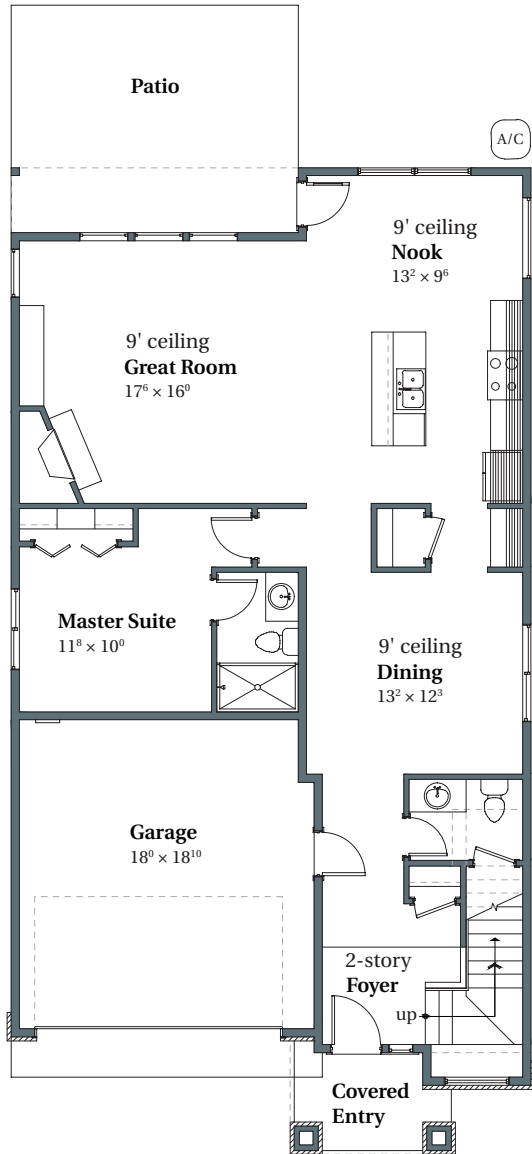

Wellington French

2,908 SQFT

THOMPSON WOODS #65

4625 NW Woodgate Avenue

Portland, OR 97229

MAIN

UPPER

arborhomes.com 735 SW 158th Avenue, Suite 130 · Beaverton, OR 97006

Arbor Homes reserves the right to change elevations, specification, materials and pricing without prior notice. Variations within the floor plans and elevations may exist. Square footages are approximate and may vary. All floor plans and elevations are artist's conceptions. Revised date 7/30/2018.