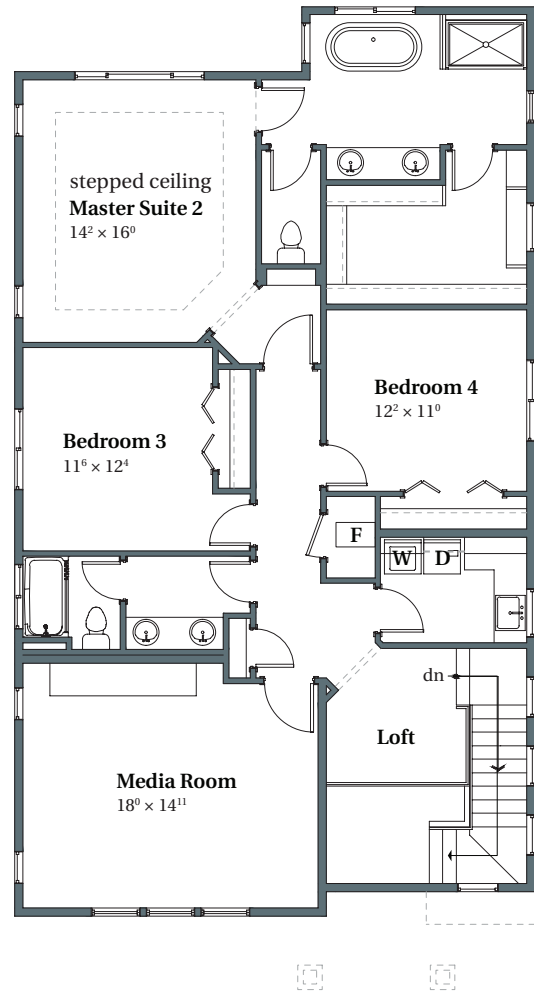

Wellington French

2,908 SQFT

THOMPSON WOODS #65

4625 NW Woodgate Avenue

Portland, OR 97229

MAIN

UPPER

arborhomes.com 735 SW 158th Avenue, Suite 130 · Beaverton, OR 97006

Arbor Homes reserves the right to change elevations, specification, materials and pricing without prior notice. Variations within the floor plans and elevations may exist. Square footages are approximate and may vary. All floor plans and elevations are artist's conceptions. Revised date 7/30/2018.