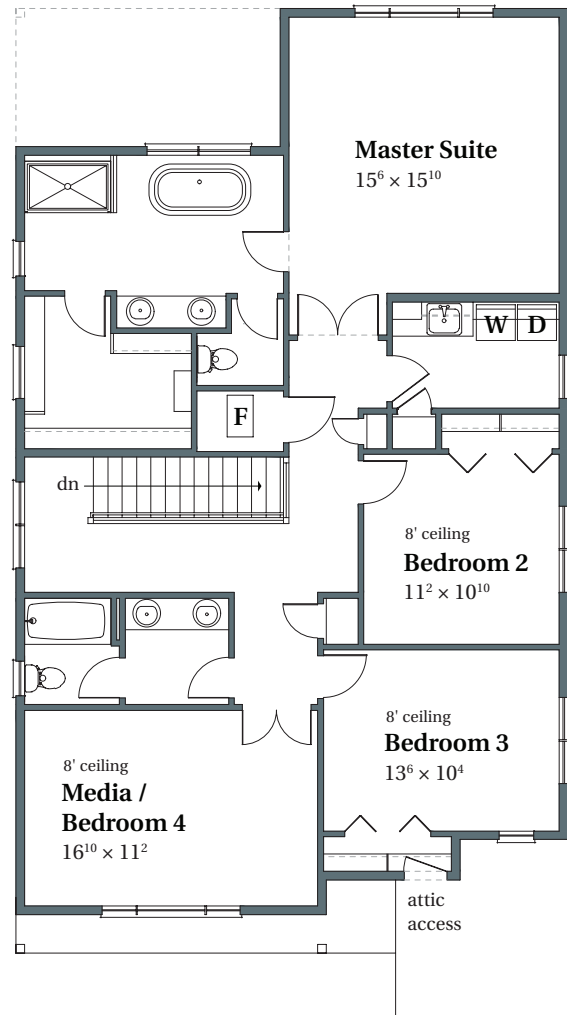

Huntington English

2,618 SQFT

THOMPSON WOODS #39

4375 NW Ashbrook Drive

Portland, OR 97229

MAIN

UPPER

arborhomes.com 735 SW 158th Avenue, Suite 130 · Beaverton, OR 97006

Arbor Homes reserves the right to change elevations, specification, materials and pricing without prior notice. Variations within the floor plans and elevations may exist. Square footages are approximate and may vary. All floor plans and elevations are artist's conceptions. Revised date 8/7/2018.