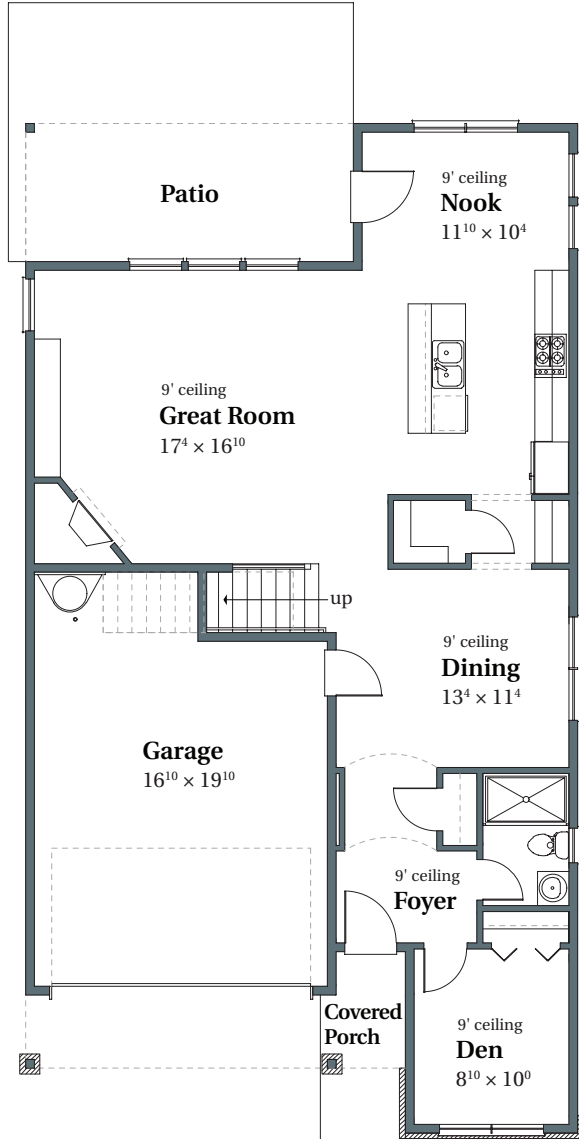

Huntington English

2,618 SQFT

THOMPSON WOODS #39

4375 NW Ashbrook Drive

Portland, OR 97229

MAIN

UPPER

arborhomes.com 735 SW 158th Avenue, Suite 130 · Beaverton, OR 97006

Arbor Homes reserves the right to change elevations, specification, materials and pricing without prior notice. Variations within the floor plans and elevations may exist. Square footages are approximate and may vary. All floor plans and elevations are artist's conceptions. Revised date 8/7/2018.