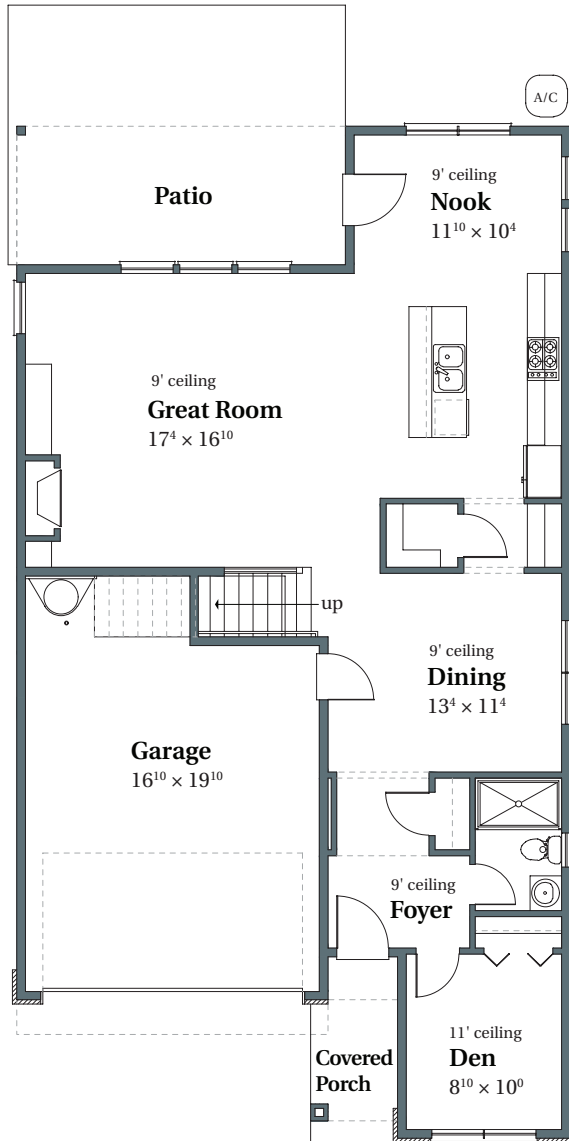

Huntington Prairie

2,618 SQFT

THOMPSON WOODS #37

4343 NW Ashbrook Drive

Portland, OR 97229

MAIN

UPPER

arborhomes.com 735 SW 158th Avenue, Suite 130 · Beaverton, OR 97006

Arbor Homes reserves the right to change elevations, specification, materials and pricing without prior notice. Variations within the floor plans and elevations may exist. Square footages are approximate and may vary. All floor plans and elevations are artist's conceptions. Revised date 8/7/2018.