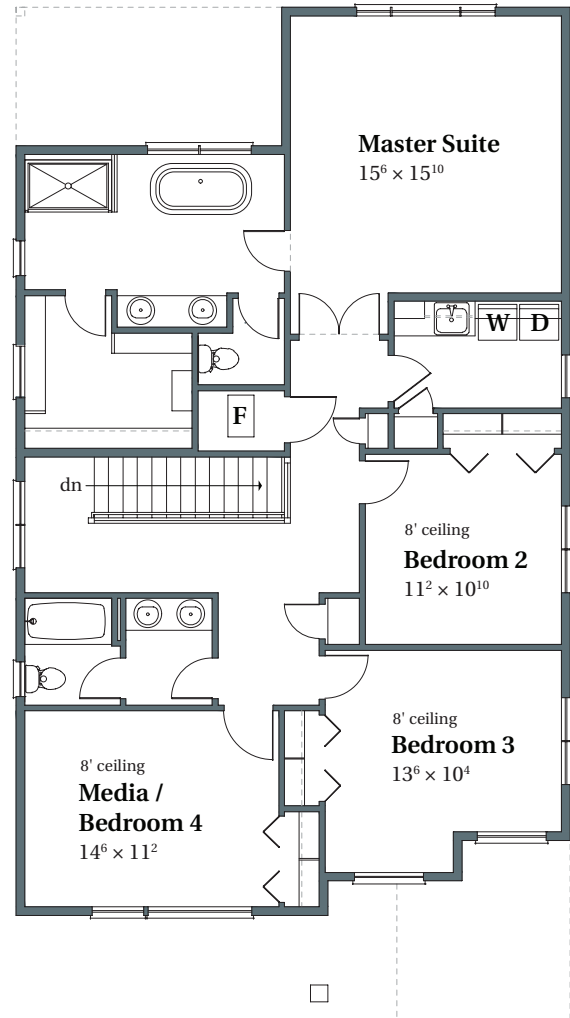

Huntington Prairie

2,618 SQFT

THOMPSON WOODS #37

4343 NW Ashbrook Drive

Portland, OR 97229

MAIN

UPPER

arborhomes.com 735 SW 158th Avenue, Suite 130 · Beaverton, OR 97006

Arbor Homes reserves the right to change elevations, specification, materials and pricing without prior notice. Variations within the floor plans and elevations may exist. Square footages are approximate and may vary. All floor plans and elevations are artist's conceptions. Revised date 8/7/2018.