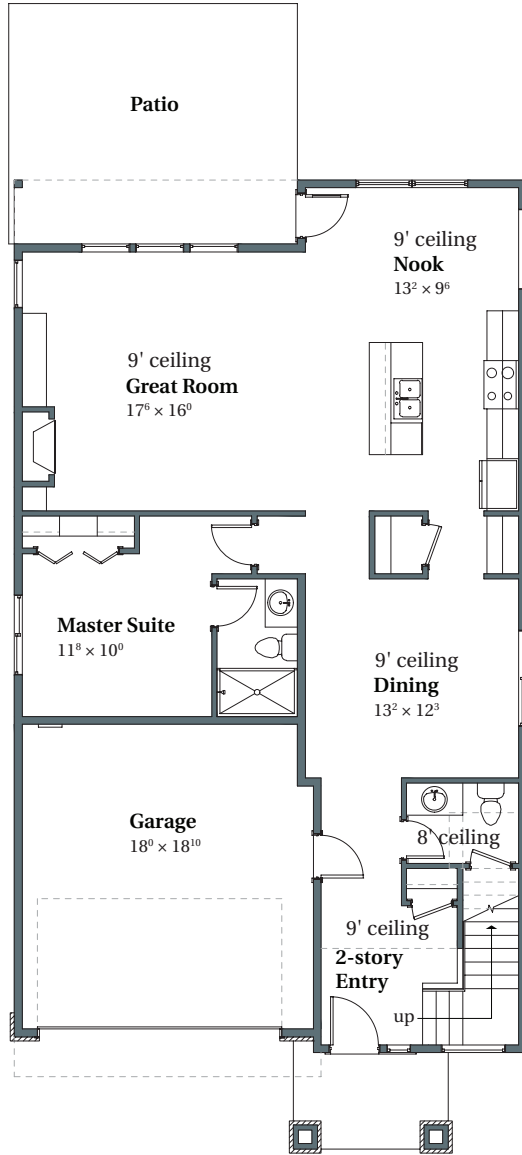

Wellington Prairie

2,908 SQFT

THOMPSON WOODS #32

4263 NW Ashbrook Drive

Portland, OR 97229

MAIN

UPPER

arborhomes.com 735 SW 158th Avenue, Suite 130 · Beaverton, OR 97006