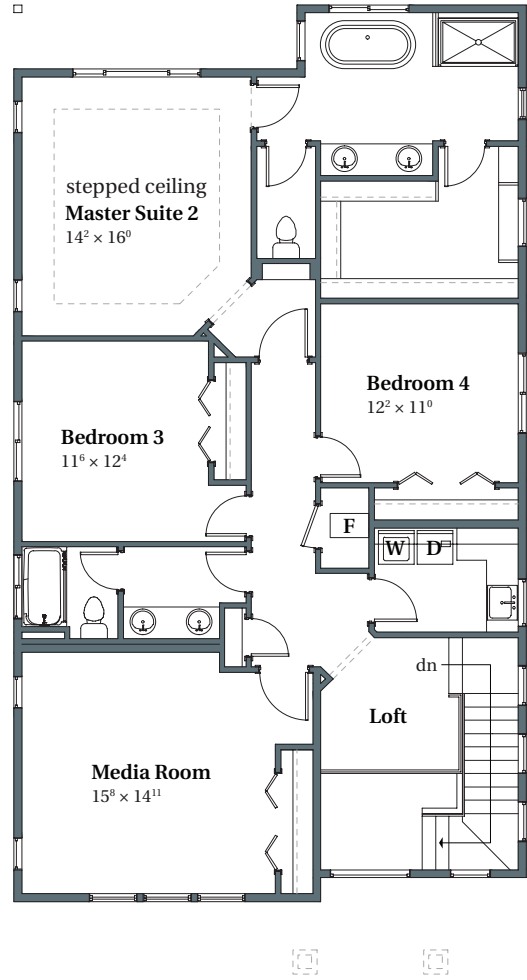

Wellington Prairie

2,908 SQFT

THOMPSON WOODS #32

4263 NW Ashbrook Drive

Portland, OR 97229

MAIN

UPPER

arborhomes.com 735 SW 158th Avenue, Suite 130 · Beaverton, OR 97006

Arbor Homes reserves the right to change elevations, specification, materials and pricing without prior notice. Variations within the floor plans and elevations may exist. Square footages are approximate and may vary. All floor plans and elevations are artist's conceptions. Revised date 8/6/2018.