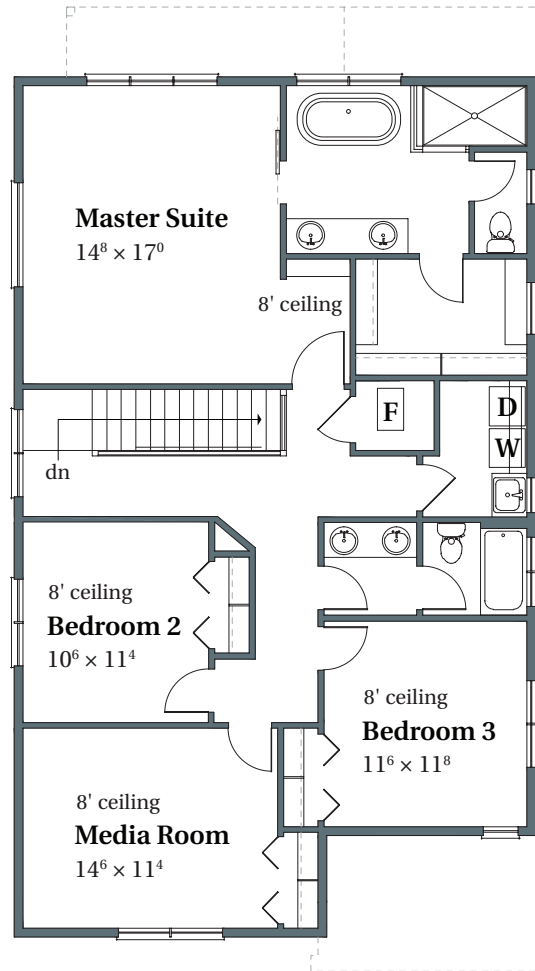

# Mapleton French

2,518 SQFT

THOMPSON WOODS #1

12460 NW Millford Street

Portland, OR 97229

MAIN

UPPER

[arborhomes.com](http://arborhomes.com) 735 SW 158th Avenue, Suite 130 · Beaverton, OR 97006