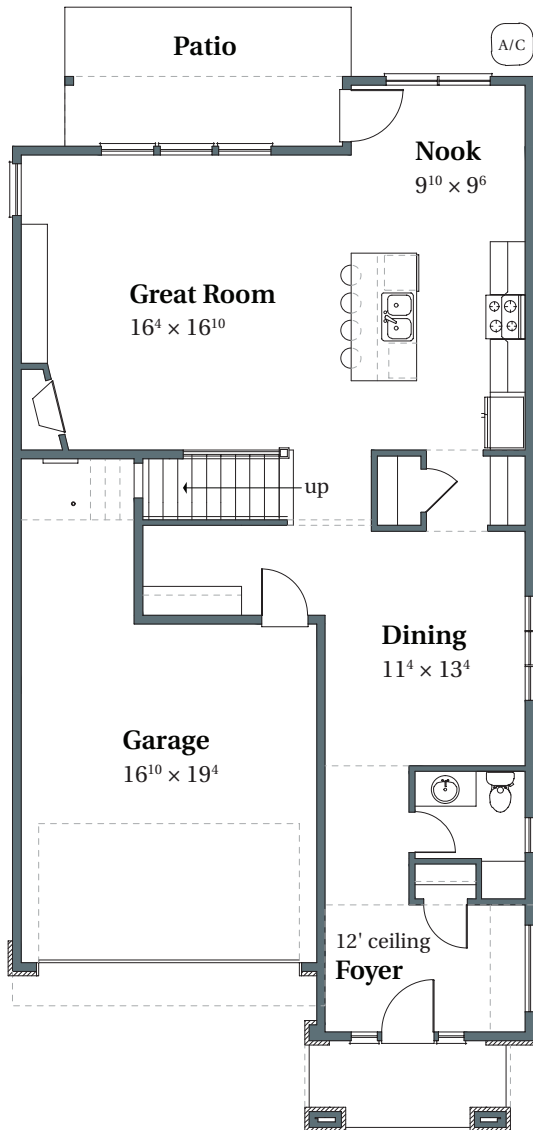

# Mapleton French

2,518 SQFT

THOMPSON WOODS #1

12460 NW Millford Street

Portland, OR 97229

MAIN

UPPER

[arborhomes.com](http://arborhomes.com) 735 SW 158th Avenue, Suite 130 · Beaverton, OR 97006