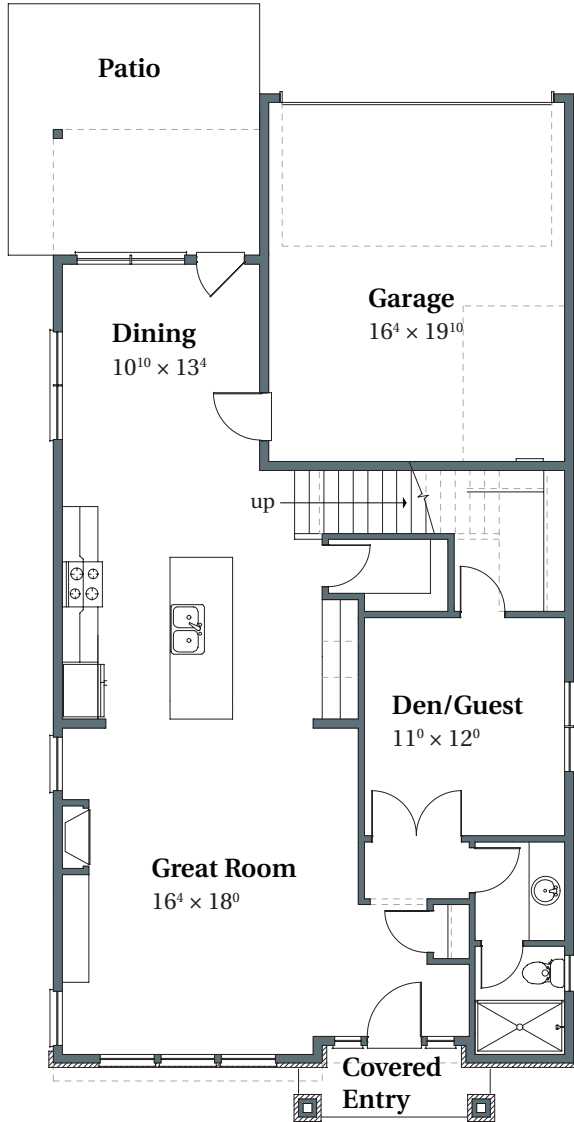

Norton English

2,637 SQFT

THOMPSON WOODS #77

11975 NW Hibbard Drive

Portland, OR 97229

MAIN

UPPER

arborhomes.com 735 SW 158th Avenue, Suite 130 · Beaverton, OR 97006