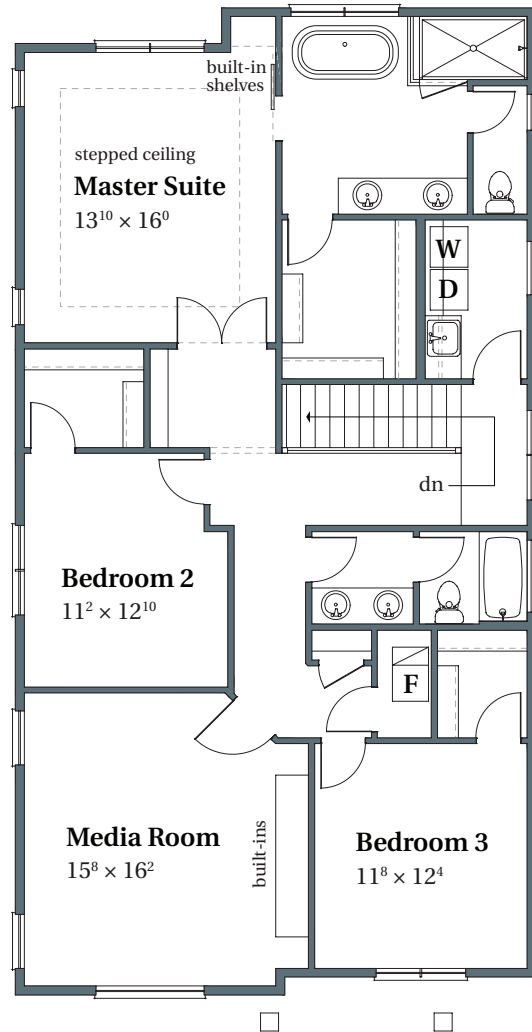

Norton English

2,637 SQFT

THOMPSON WOODS #77

11975 NW Hibbard Drive

Portland, OR 97229

MAIN

UPPER

arborhomes.com 735 SW 158th Avenue, Suite 130 · Beaverton, OR 97006