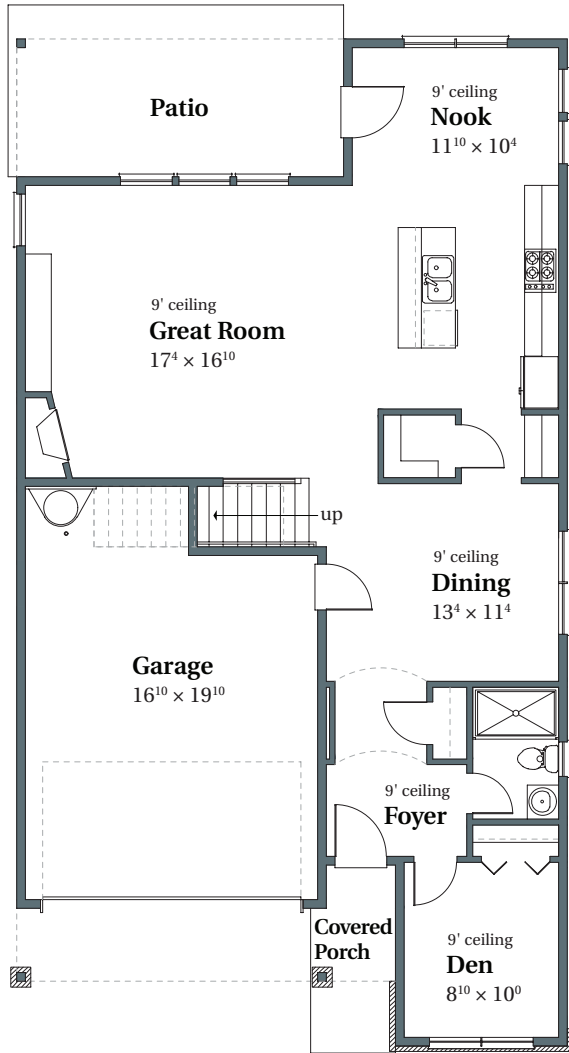

Huntington English

2,618 SQFT

THOMPSON WOODS #64

4249 NW Woodgate Avenue

Portland, OR 97229

MAIN

UPPER

arborhomes.com 735 SW 158th Avenue, Suite 130 · Beaverton, OR 97006