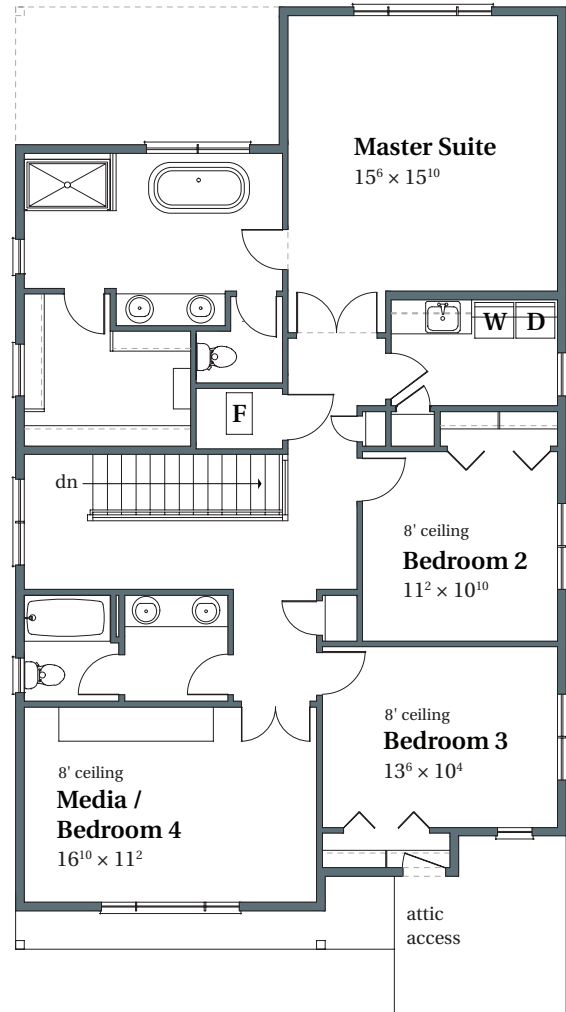

Huntington English

2,618 SQFT

THOMPSON WOODS #64

4249 NW Woodgate Avenue

Portland, OR 97229

MAIN

UPPER

arborhomes.com 735 SW 158th Avenue, Suite 130 · Beaverton, OR 97006

Arbor Homes reserves the right to change elevations, specification, materials and pricing without prior notice. Variations within the floor plans and elevations may exist. Square footages are approximate and may vary. All floor plans and elevations are artist's conceptions. Revised date 7/12/2018.