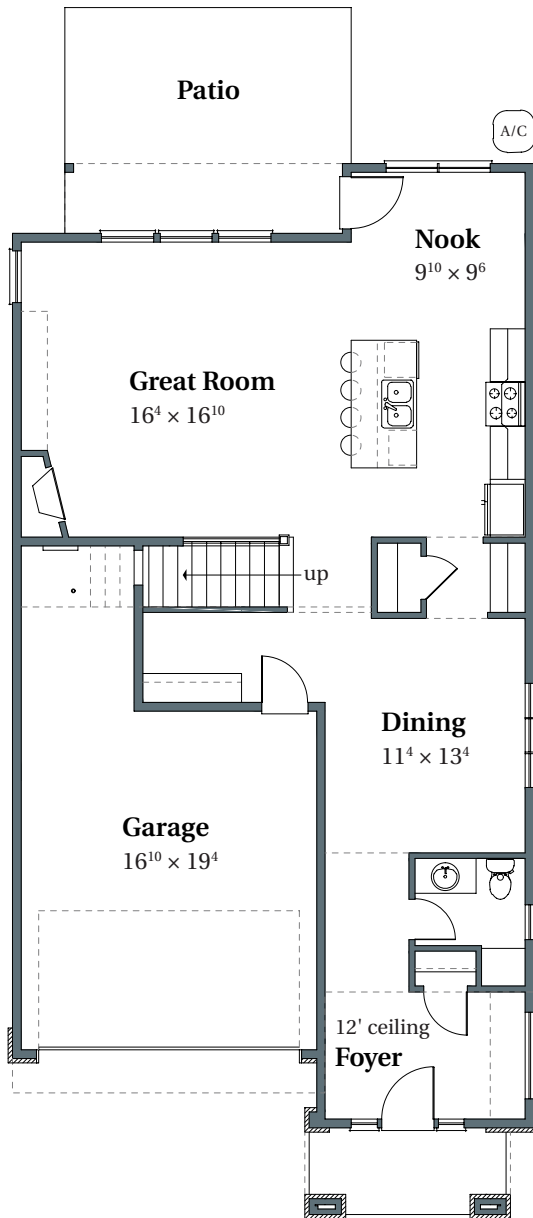

# Mapleton French

2,518 SQFT

THOMPSON WOODS #6

12380 NW Millford Street

Portland, OR 97229

MAIN

UPPER

**arborhomes.com** 735 SW 158th Avenue, Suite 130 · Beaverton, OR 97006