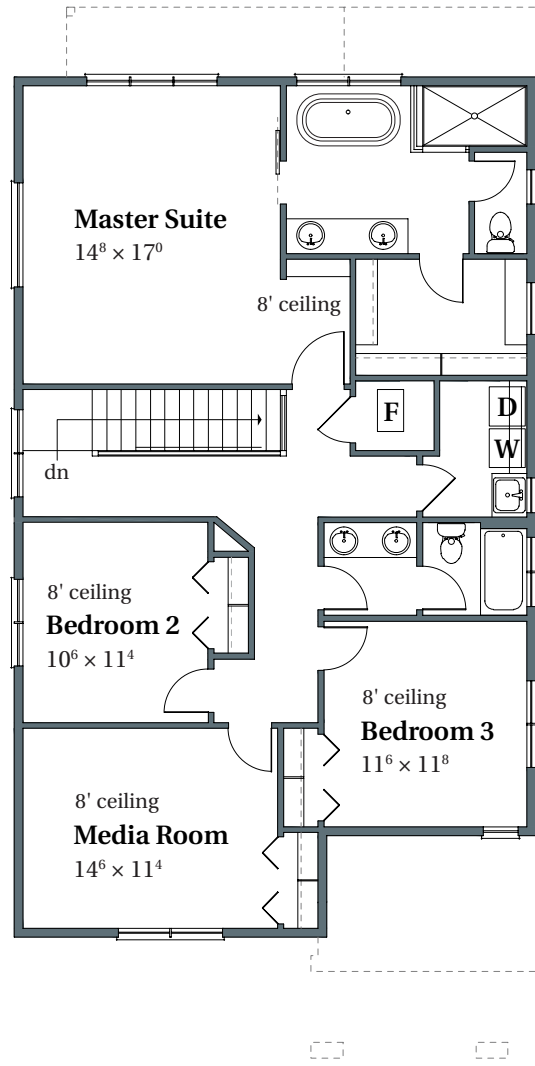

# Mapleton French

2,518 SQFT

THOMPSON WOODS #6

12380 NW Millford Street

Portland, OR 97229

MAIN

UPPER

**arborhomes.com** 735 SW 158th Avenue, Suite 130 · Beaverton, OR 97006