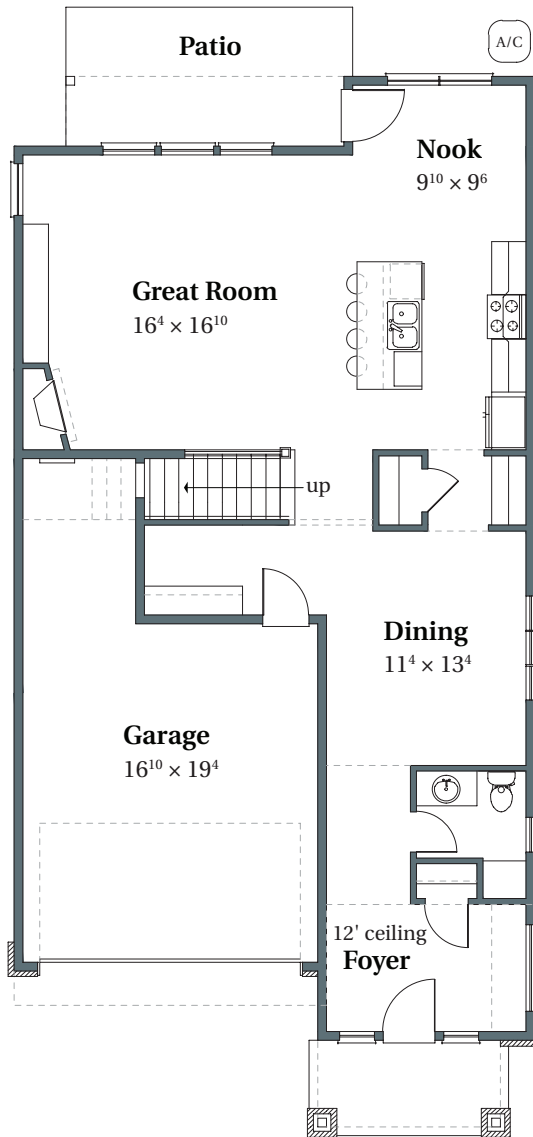

Mapleton English

2,519 SQFT

THOMPSON WOODS #2

12444 NW Millford Street

Portland, OR 97229

MAIN

UPPER

arborhomes.com 735 SW 158th Avenue, Suite 130 · Beaverton, OR 97006