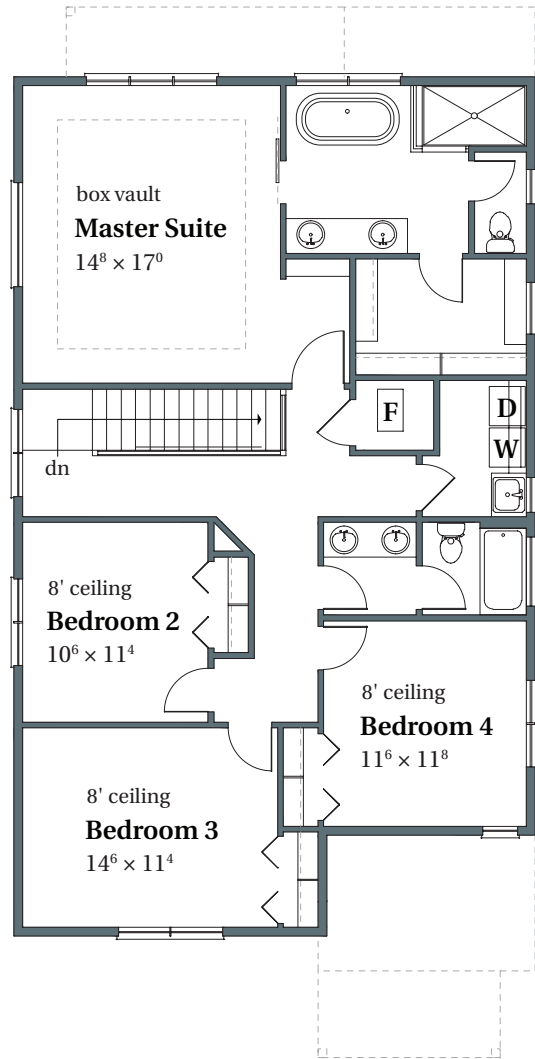

Mapleton English

2,519 SQFT

THOMPSON WOODS #2

12444 NW Millford Street

Portland, OR 97229

MAIN

UPPER

arborhomes.com 735 SW 158th Avenue, Suite 130 · Beaverton, OR 97006