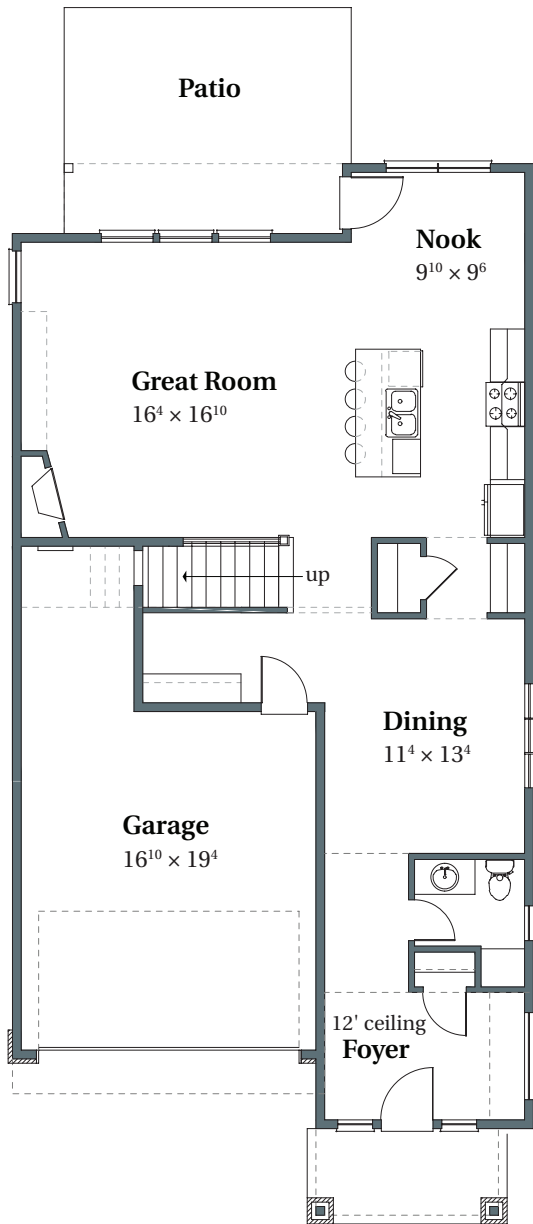

Mapleton Prairie

2,518 SQFT

THOMPSON WOODS #10

12300 NW Millford Street

Portland, OR 97229

MAIN

UPPER

arborhomes.com 735 SW 158th Avenue, Suite 130 · Beaverton, OR 97006