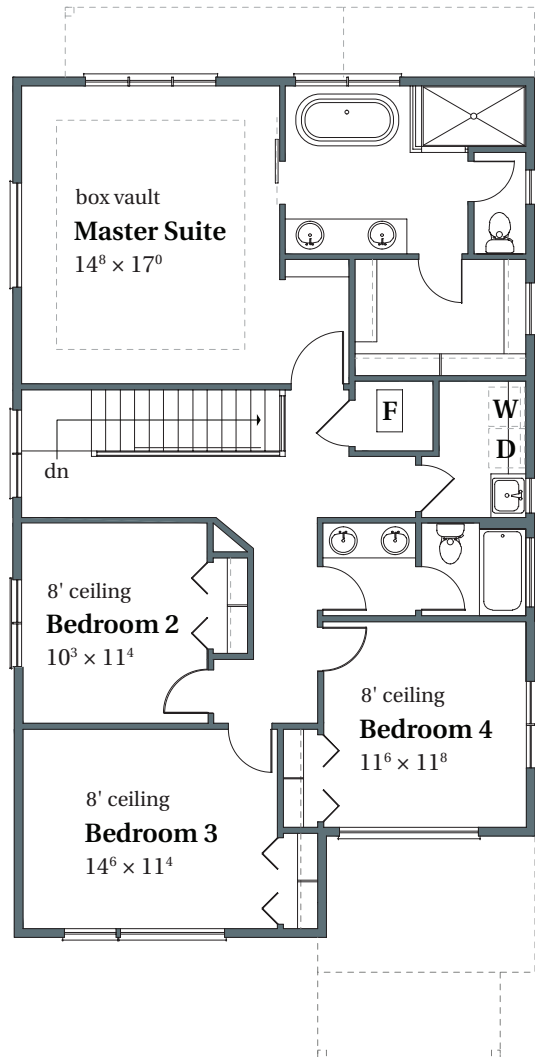

Mapleton Prairie

2,518 SQFT

THOMPSON WOODS #10

12300 NW Millford Street

Portland, OR 97229

MAIN

UPPER

arborhomes.com 735 SW 158th Avenue, Suite 130 · Beaverton, OR 97006