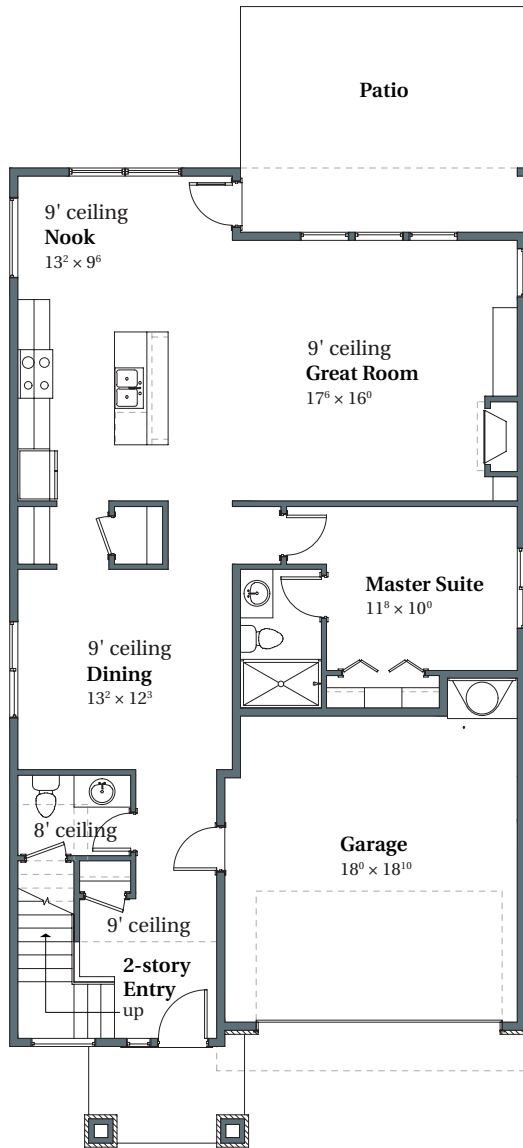

Wellington Prairie

2,905 SQFT

THOMPSON WOODS #60

4162 NW Ashbrook Drive

Portland, OR 97229

MAIN

UPPER

arborhomes.com 735 SW 158th Avenue, Suite 130 · Beaverton, OR 97006

Arbor Homes reserves the right to change elevations, specification, materials and pricing without prior notice. Variations within the floor plans and elevations may exist. Square footages are approximate and may vary. All floor plans and elevations are artist's conceptions. Revised date 4/23/2018.