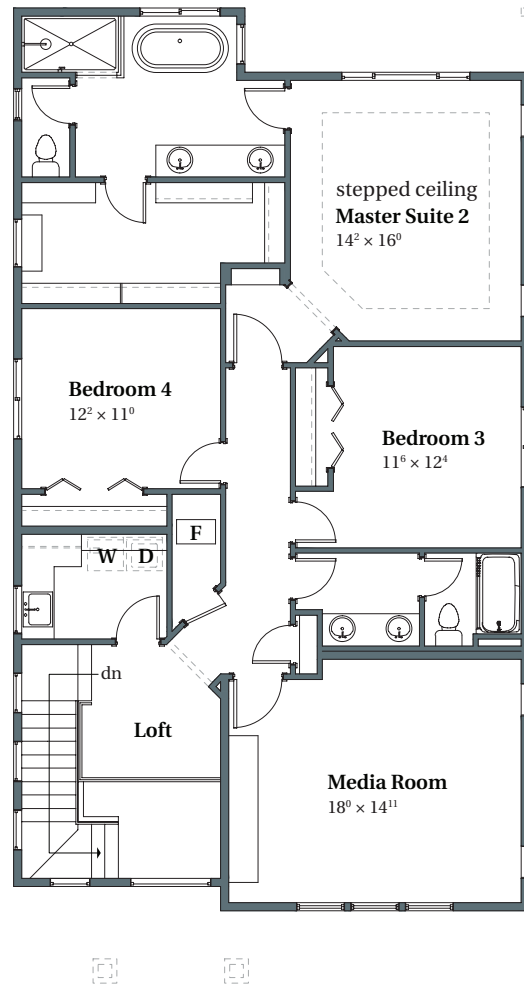

Wellington Prairie

2,905 SQFT

THOMPSON WOODS #60

4162 NW Ashbrook Drive

Portland, OR 97229

MAIN

UPPER

arborhomes.com 735 SW 158th Avenue, Suite 130 · Beaverton, OR 97006