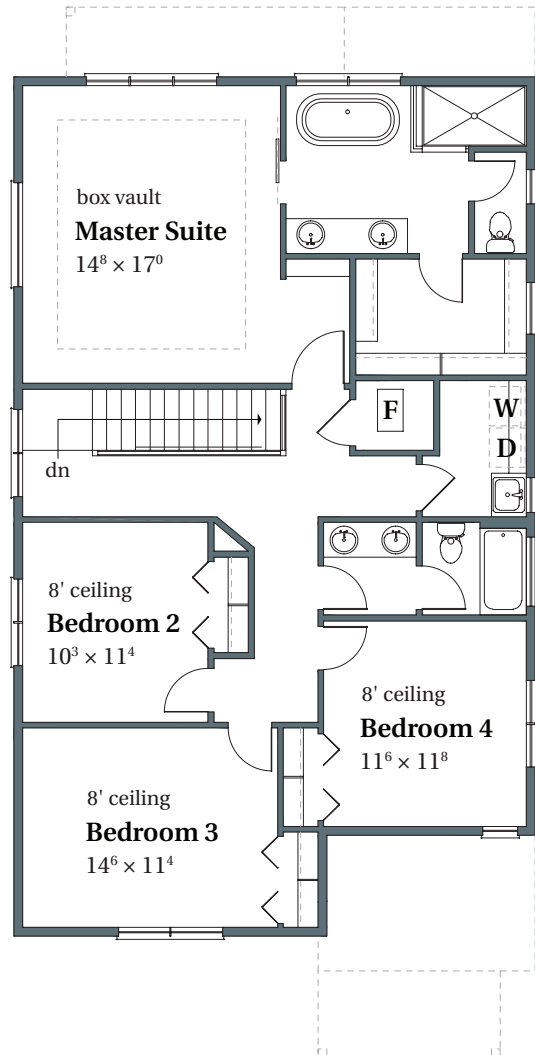

Mapleton English

2,518 SQFT

THOMPSON WOODS #5

12300 NW Millford Street

Portland, OR 97229

MAIN

UPPER

arborhomes.com 735 SW 158th Avenue, Suite 130 · Beaverton, OR 97006