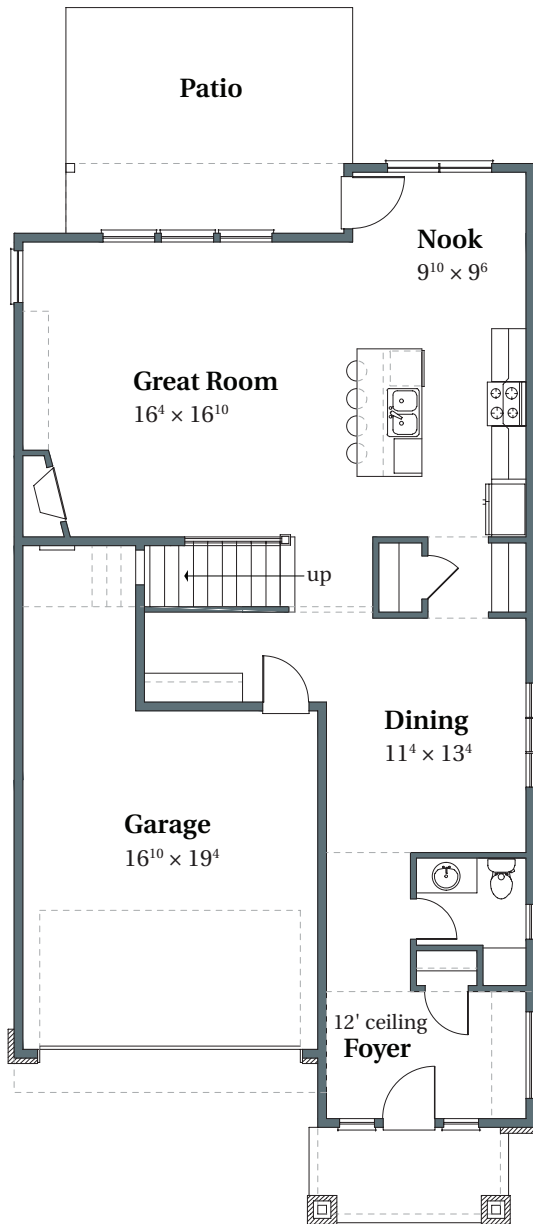

Mapleton English

2,518 SQFT

THOMPSON WOODS #5

12300 NW Millford Street

Portland, OR 97229

MAIN

UPPER

arborhomes.com 735 SW 158th Avenue, Suite 130 · Beaverton, OR 97006