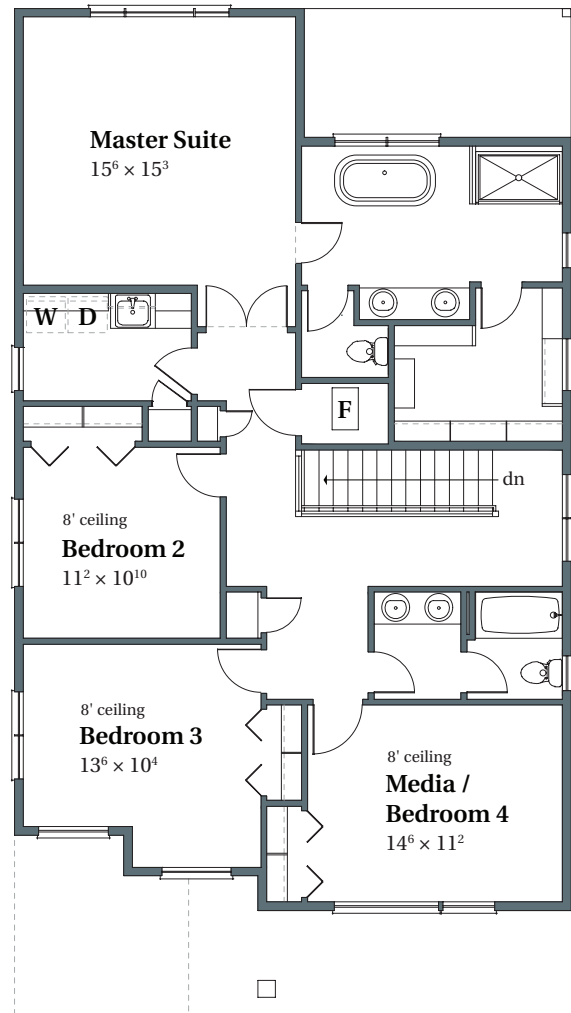

Huntington Prairie

2,600 SQFT

THOMPSON WOODS #24

12435 NW Millford Street

Portland, OR 97229

MAIN

UPPER

arborhomes.com 735 SW 158th Avenue, Suite 130 · Beaverton, OR 97006