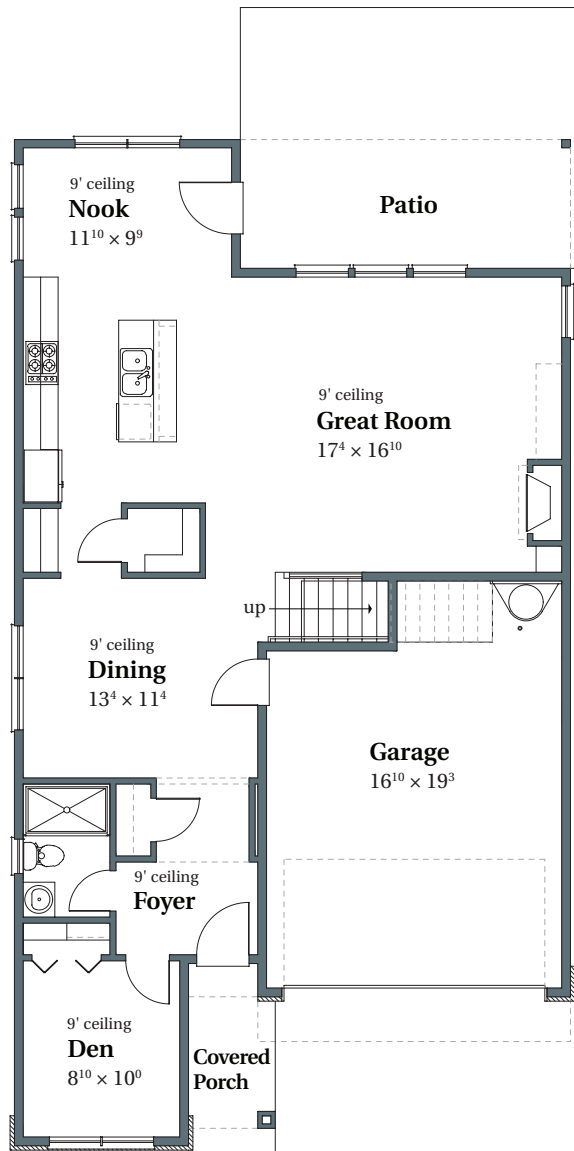

Huntington Prairie

2,600 SQFT

THOMPSON WOODS #24

12435 NW Millford Street

Portland, OR 97229

MAIN

UPPER

arborhomes.com 735 SW 158th Avenue, Suite 130 · Beaverton, OR 97006

Arbor Homes reserves the right to change elevations, specification, materials and pricing without prior notice. Variations within the floor plans and elevations may exist. Square footages are approximate and may vary. All floor plans and elevations are artist's conceptions. Revised date 4/27/2018.