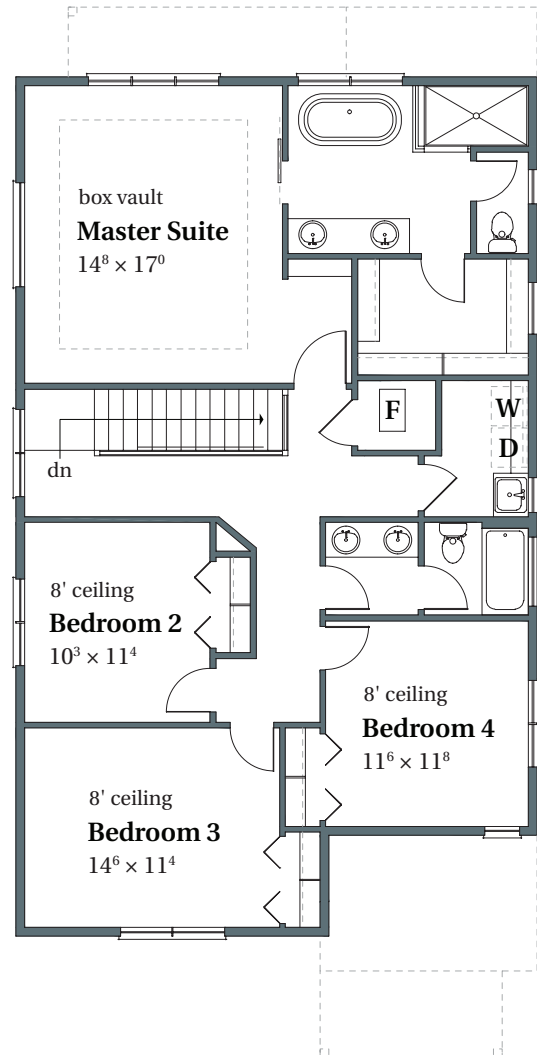

# Mapleton English

2,518 SQFT

THOMPSON WOODS #11

12300 NW Millford Street

Portland, OR 97229

MAIN

UPPER

**arborhomes.com** 735 SW 158th Avenue, Suite 130 · Beaverton, OR 97006