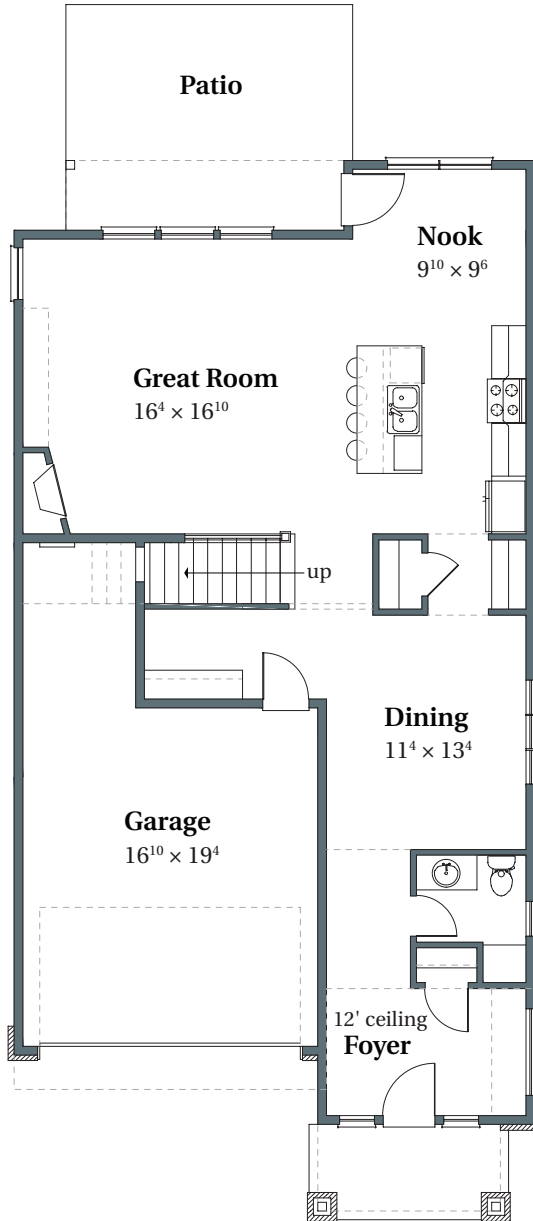

# Mapleton English

2,518 SQFT

THOMPSON WOODS #11

12300 NW Millford Street

Portland, OR 97229

MAIN

UPPER

**arborhomes.com** 735 SW 158th Avenue, Suite 130 · Beaverton, OR 97006