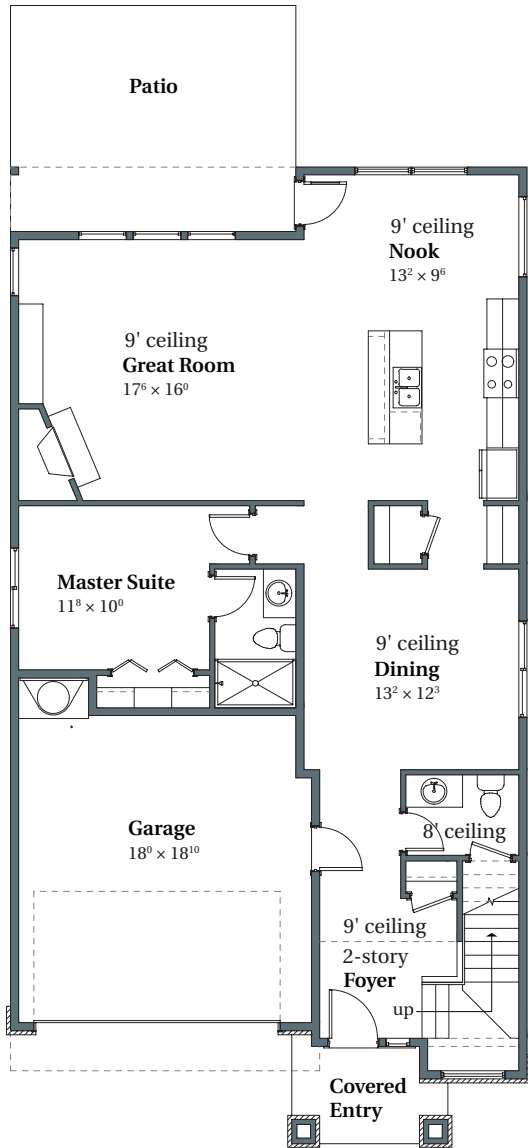

# Wellington French

2,908 SQFT

THOMPSON WOODS #62

4171 NW Woodgate Avenue

Portland, OR 97229

MAIN

UPPER

**arborhomes.com** 735 SW 158th Avenue, Suite 130 · Beaverton, OR 97006

Arbor Homes reserves the right to change elevations, specification, materials and pricing without prior notice. Variations within the floor plans and elevations may exist. Square footages are approximate and may vary. All floor plans and elevations are artist's conceptions. Revised date 4/12/2018.