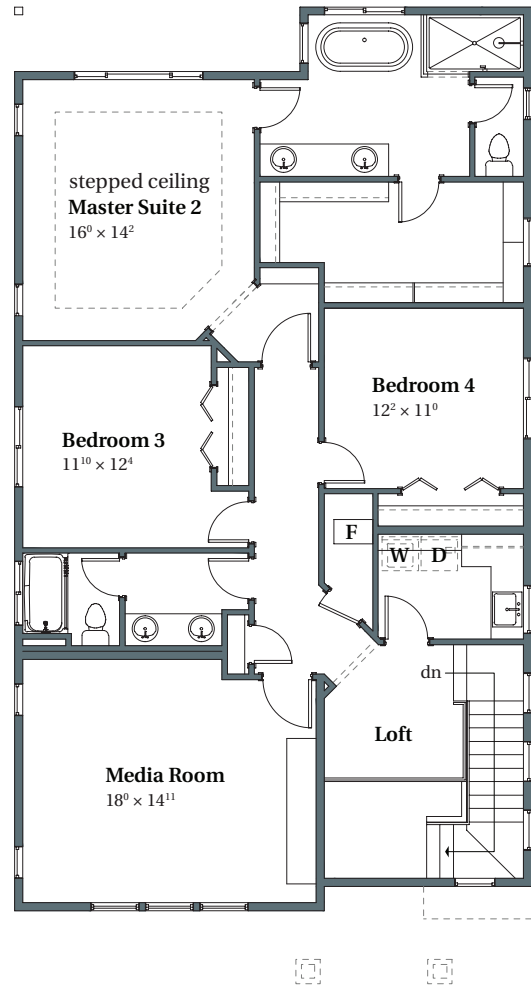

# Wellington French

2,908 SQFT

THOMPSON WOODS #62

4171 NW Woodgate Avenue

Portland, OR 97229

MAIN

UPPER

**arborhomes.com** 735 SW 158th Avenue, Suite 130 · Beaverton, OR 97006

Arbor Homes reserves the right to change elevations, specification, materials and pricing without prior notice. Variations within the floor plans and elevations may exist. Square footages are approximate and may vary. All floor plans and elevations are artist's conceptions. Revised date 4/12/2018.