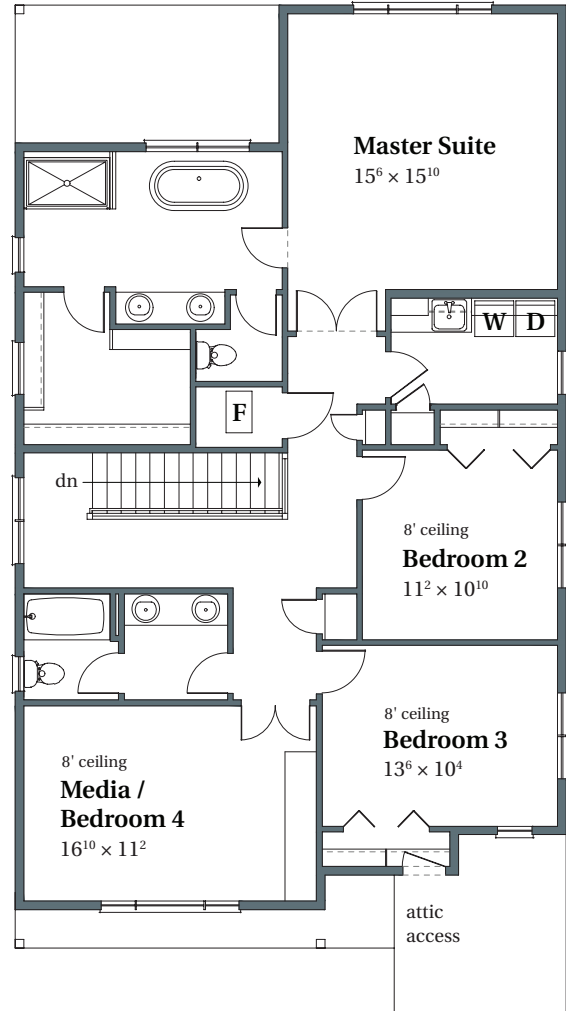

Huntington English

2,618 SQFT

THOMPSON WOODS #61

4159 NW Woodgate Avenue

Portland, OR 97229

MAIN

UPPER

arborhomes.com 735 SW 158th Avenue, Suite 130 · Beaverton, OR 97006

Arbor Homes reserves the right to change elevations, specification, materials and pricing without prior notice. Variations within the floor plans and elevations may exist. Square footages are approximate and may vary. All floor plans and elevations are artist's conceptions. Revised date 4/12/2018.