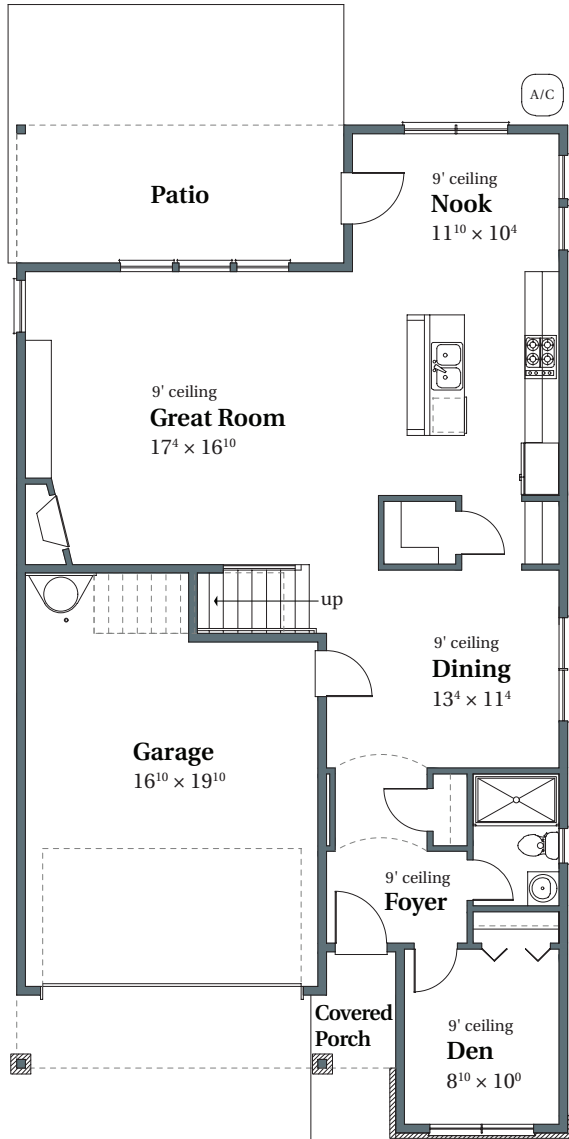

Huntington English

2,618 SQFT

THOMPSON WOODS #61

4159 NW Woodgate Avenue

Portland, OR 97229

MAIN

UPPER

arborhomes.com 735 SW 158th Avenue, Suite 130 · Beaverton, OR 97006