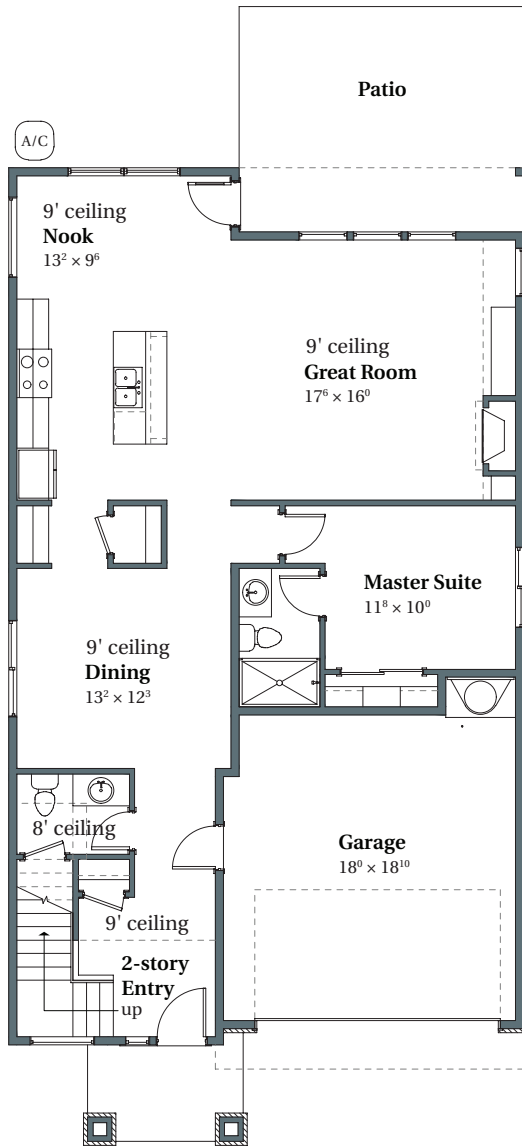

Wellington Prairie

2,905 SQFT

THOMPSON WOODS #19

12347 NW Millford Street

Portland, OR 97229

MAIN

UPPER

arborhomes.com 735 SW 158th Avenue, Suite 130 · Beaverton, OR 97006