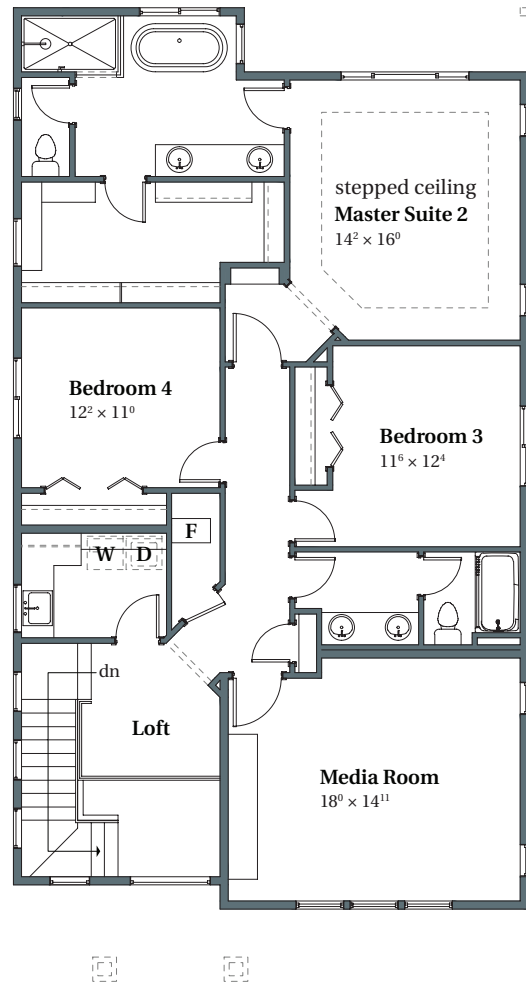

Wellington Prairie

2,905 SQFT

THOMPSON WOODS #19

12347 NW Millford Street

Portland, OR 97229

MAIN

UPPER

arborhomes.com 735 SW 158th Avenue, Suite 130 · Beaverton, OR 97006

Arbor Homes reserves the right to change elevations, specification, materials and pricing without prior notice. Variations within the floor plans and elevations may exist. Square footages are approximate and may vary. All floor plans and elevations are artist's conceptions. Revised date 4/6/2018.