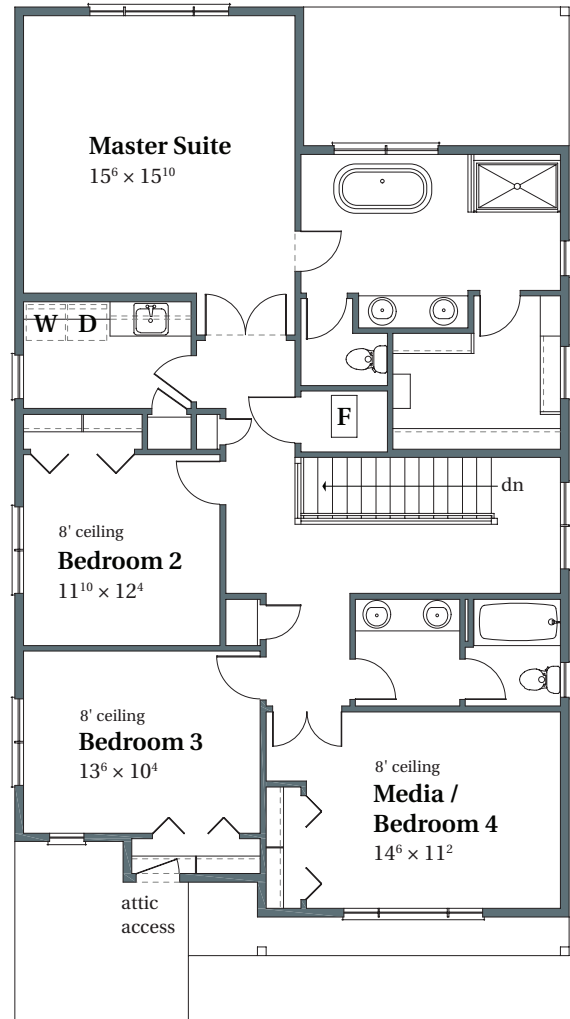

# Huntington English

2,618 SQFT

THOMPSON WOODS #18

12331 NW Millford Street

Portland, OR 97229

MAIN

UPPER

**arborhomes.com** 735 SW 158th Avenue, Suite 130 · Beaverton, OR 97006

Arbor Homes reserves the right to change elevations, specification, materials and pricing without prior notice. Variations within the floor plans and elevations may exist. Square footages are approximate and may vary. All floor plans and elevations are artist's conceptions. Revised date 4/6/2018.