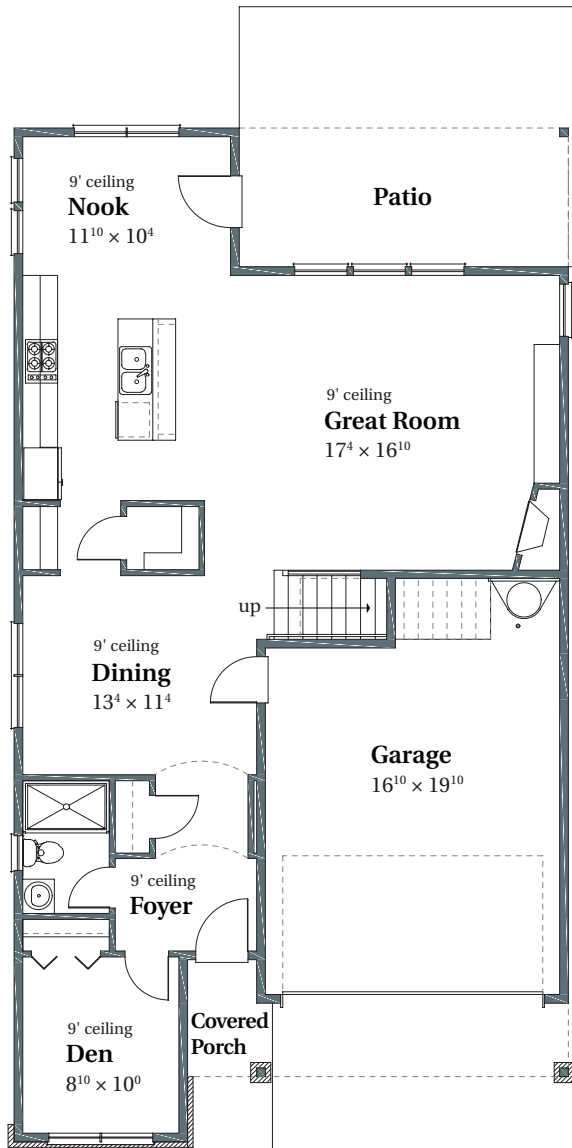

# Huntington English

2,618 SQFT

THOMPSON WOODS #18

12331 NW Millford Street

Portland, OR 97229

MAIN

UPPER

**arborhomes.com** 735 SW 158th Avenue, Suite 130 · Beaverton, OR 97006